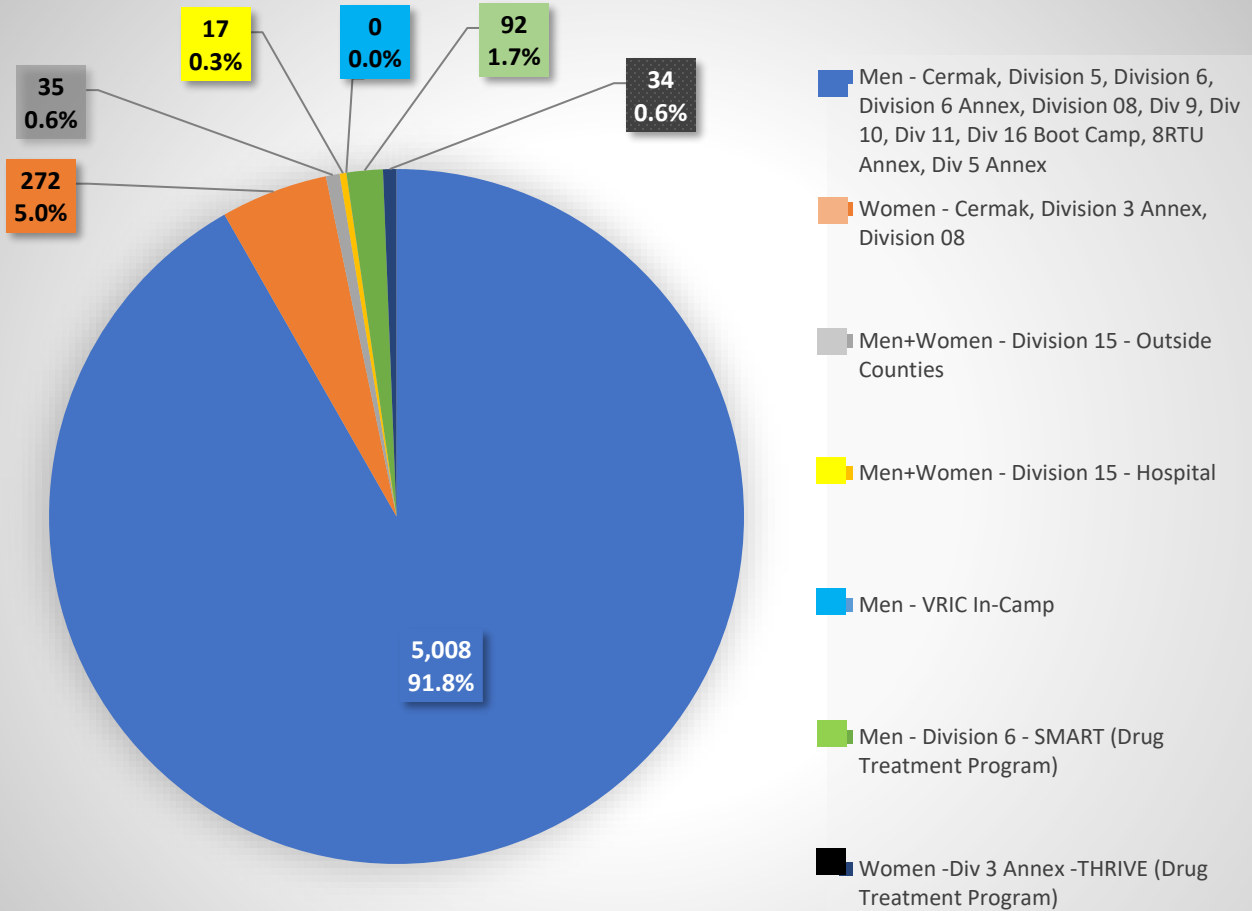

# Sheriff's Daily Report

## 5/18/2023

Under the Custody of the Sheriff	
<b>Total Male and Female</b>	<b>7,300</b>
Jail Population	5,458
Community Corrections	1,842

### Jail Population - Behind the Walls