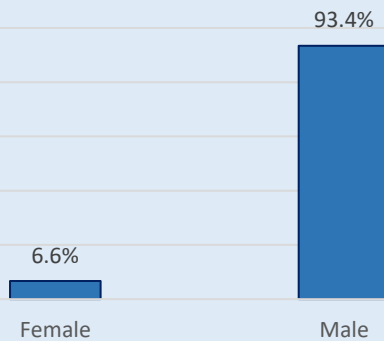

Sheriff's Daily Report

5/15/2023

Under the Custody of the Sheriff	
Total Male and Female	7,424
Jail Population	5,553
Community Corrections	1,871

Jail Population - Behind the Walls

Sheriff's Daily Report

5/15/2023

CCSO Population Demographics

In Confinement

Gender ID Distribution

Race Distribution

Age Distribution

Community Corrections

Gender ID Distribution

Race Distribution

Age Distribution