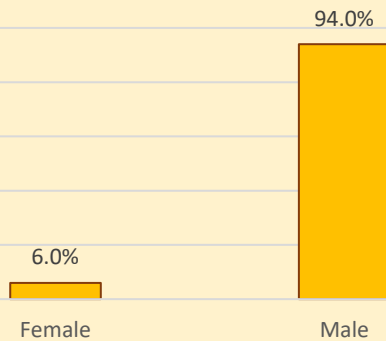

Sheriff's Daily Report

5/15/2023

Under the Custody of the Sheriff	
Total Male and Female	7,424
Jail Population	5,553
Community Corrections	1,871

Jail Population - Behind the Walls

Sheriff's Daily Report

5/15/2023

CCSO Population Demographics

In Confinement

Gender ID Distribution

Race Distribution

Age Distribution

Community Corrections

Gender ID Distribution

Race Distribution

Age Distribution