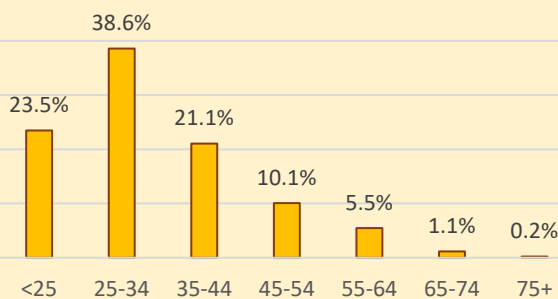

Sheriff's Daily Report

5/15/2023

Under the Custody of the Sheriff	
Total Male and Female	7,424
Jail Population	5,553
Community Corrections	1,871

Jail Population - Behind the Walls

Sheriff's Daily Report

5/15/2023

CCSO Population Demographics

In Confinement

Gender ID Distribution

Race Distribution

Age Distribution

Community Corrections

Gender ID Distribution

Race Distribution

Age Distribution