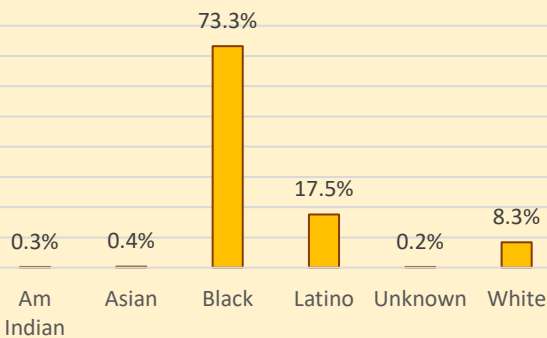

Sheriff's Daily Report

5/15/2023

Under the Custody of the Sheriff	
Total Male and Female	7,424
Jail Population	5,553
Community Corrections	1,871

Jail Population - Behind the Walls

Sheriff's Daily Report

5/15/2023

CCSO Population Demographics

In Confinement

Gender ID Distribution

Race Distribution

Age Distribution

Community Corrections

Gender ID Distribution

Race Distribution

Age Distribution