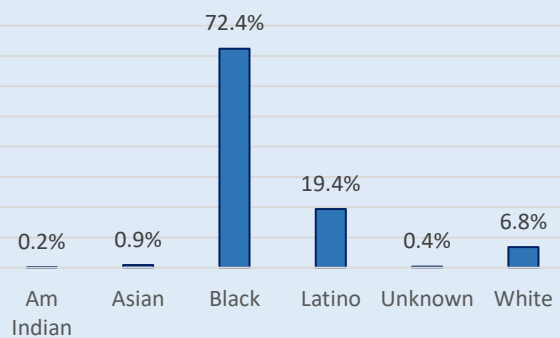

Sheriff's Daily Report

5/15/2023

Under the Custody of the Sheriff	
Total Male and Female	7,424
Jail Population	5,553
Community Corrections	1,871

Jail Population - Behind the Walls

Sheriff's Daily Report

5/15/2023

CCSO Population Demographics

In Confinement

Gender ID Distribution

Race Distribution

Age Distribution

Community Corrections

Gender ID Distribution

Race Distribution

Age Distribution