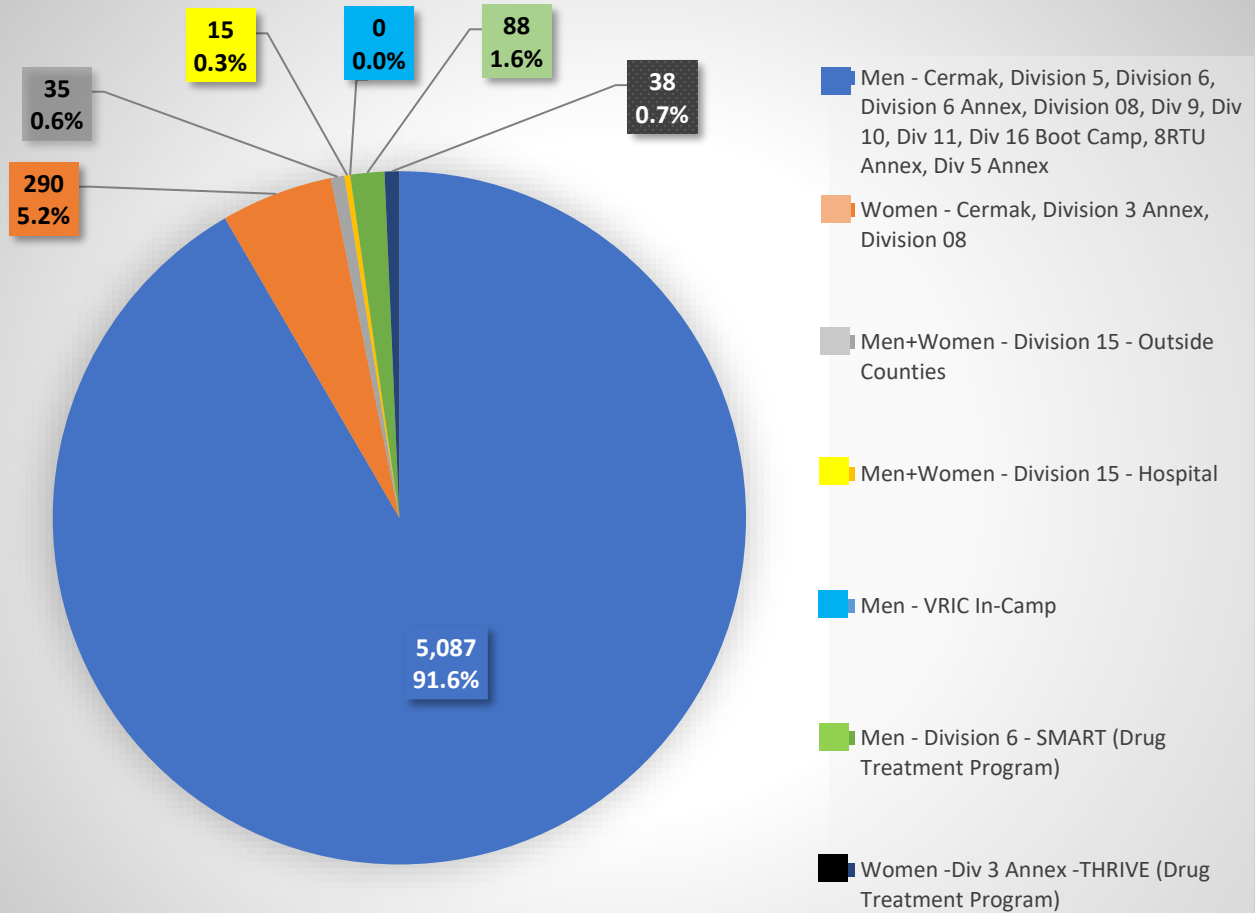

Sheriff's Daily Report

5/15/2023

Under the Custody of the Sheriff	
Total Male and Female	7,424
Jail Population	5,553
Community Corrections	1,871

Jail Population - Behind the Walls

Sheriff's Daily Report

5/15/2023

CCSO Population Demographics

In Confinement

Gender ID Distribution

Race Distribution

Age Distribution

Community Corrections

Gender ID Distribution

Race Distribution

Age Distribution