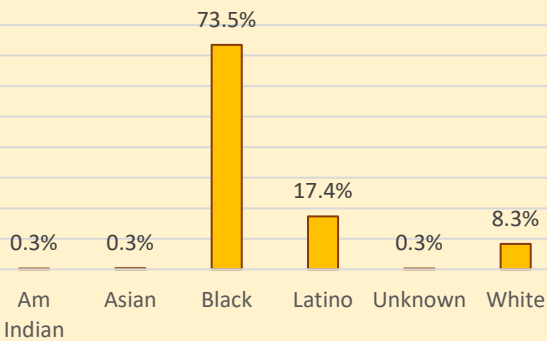

Sheriff's Daily Report

5/14/2023

Under the Custody of the Sheriff	
Total Male and Female	7,386
Jail Population	5,519
Community Corrections	1,867

Jail Population - Behind the Walls

Sheriff's Daily Report

5/14/2023

CCSO Population Demographics

In Confinement

Gender ID Distribution

Race Distribution

Age Distribution

Community Corrections

Gender ID Distribution

Race Distribution

Age Distribution