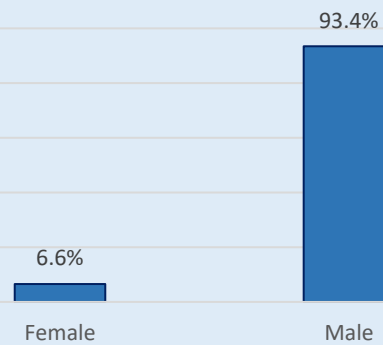

Sheriff's Daily Report

5/14/2023

Under the Custody of the Sheriff	
Total Male and Female	7,386
Jail Population	5,519
Community Corrections	1,867

Jail Population - Behind the Walls

Sheriff's Daily Report

5/14/2023

CCSO Population Demographics

In Confinement

Gender ID Distribution

Race Distribution

Age Distribution

Community Corrections

Gender ID Distribution

Race Distribution

Age Distribution