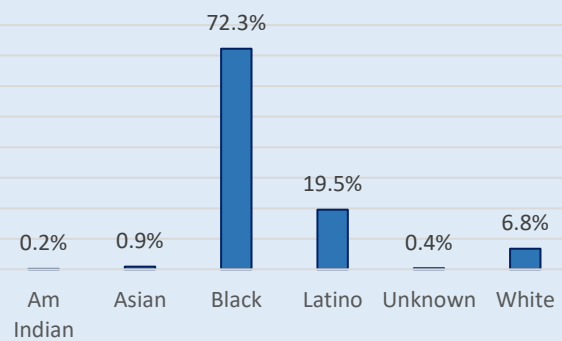

Sheriff's Daily Report

5/14/2023

Under the Custody of the Sheriff	
Total Male and Female	7,386
Jail Population	5,519
Community Corrections	1,867

Jail Population - Behind the Walls

Sheriff's Daily Report

5/14/2023

CCSO Population Demographics

In Confinement

Gender ID Distribution

Race Distribution

Age Distribution

Community Corrections

Gender ID Distribution

Race Distribution

Age Distribution