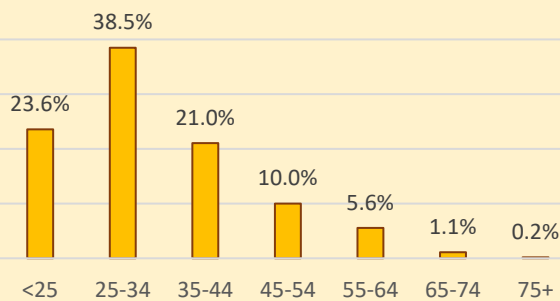

Sheriff's Daily Report

5/14/2023

Under the Custody of the Sheriff	
Total Male and Female	7,386
Jail Population	5,519
Community Corrections	1,867

Jail Population - Behind the Walls

Sheriff's Daily Report

5/14/2023

CCSO Population Demographics

In Confinement

Gender ID Distribution

Race Distribution

Age Distribution

Community Corrections

Gender ID Distribution

Race Distribution

Age Distribution