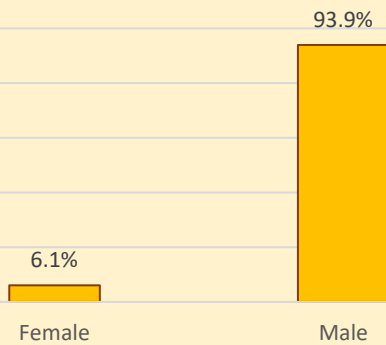

Sheriff's Daily Report

5/14/2023

Under the Custody of the Sheriff	
Total Male and Female	7,386
Jail Population	5,519
Community Corrections	1,867

Jail Population - Behind the Walls

Sheriff's Daily Report

5/14/2023

CCSO Population Demographics

In Confinement

Gender ID Distribution

Race Distribution

Age Distribution

Community Corrections

Gender ID Distribution

Race Distribution

Age Distribution