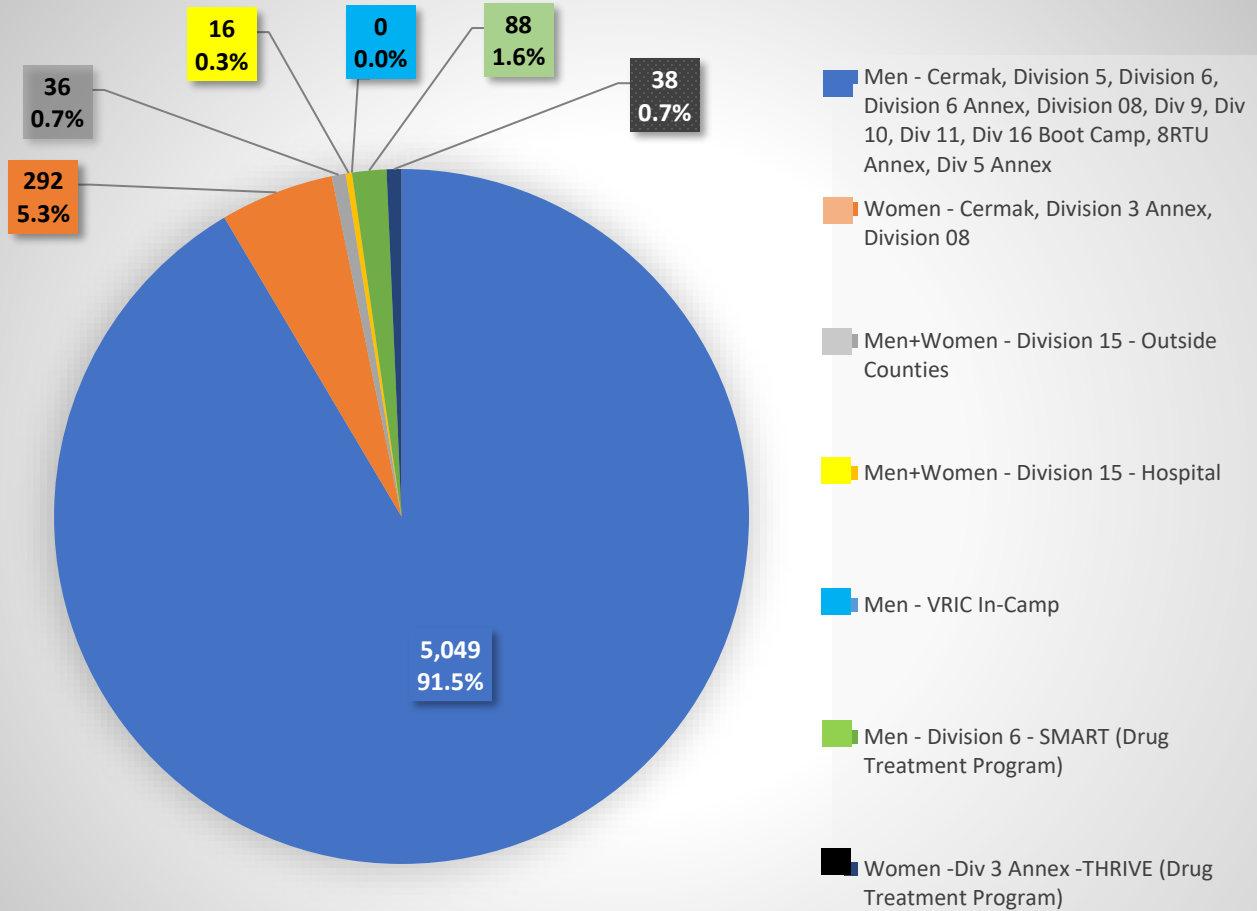

Sheriff's Daily Report

5/14/2023

Under the Custody of the Sheriff	
Total Male and Female	7,386
Jail Population	5,519
Community Corrections	1,867

Jail Population - Behind the Walls

Sheriff's Daily Report

5/14/2023

CCSO Population Demographics

In Confinement

Gender ID Distribution

Race Distribution

Age Distribution

Community Corrections

Gender ID Distribution

Race Distribution

Age Distribution