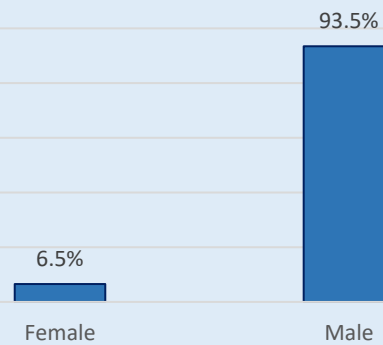

Sheriff's Daily Report

5/13/2023

Under the Custody of the Sheriff	
Total Male and Female	7,332
Jail Population	5,473
Community Corrections	1,859

Jail Population - Behind the Walls

Sheriff's Daily Report

5/13/2023

CCSO Population Demographics

In Confinement

Gender ID Distribution

Race Distribution

Age Distribution

Community Corrections

Gender ID Distribution

Race Distribution

Age Distribution