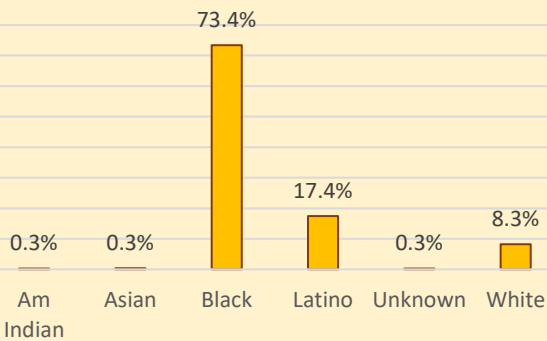

Sheriff's Daily Report

5/13/2023

Under the Custody of the Sheriff	
Total Male and Female	7,332
Jail Population	5,473
Community Corrections	1,859

Jail Population - Behind the Walls

Sheriff's Daily Report

5/13/2023

CCSO Population Demographics

In Confinement

Gender ID Distribution

Race Distribution

Age Distribution

Community Corrections

Gender ID Distribution

Race Distribution

Age Distribution