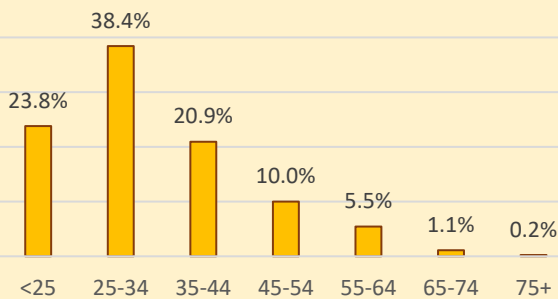

Sheriff's Daily Report

5/13/2023

Under the Custody of the Sheriff	
Total Male and Female	7,332
Jail Population	5,473
Community Corrections	1,859

Jail Population - Behind the Walls

Sheriff's Daily Report

5/13/2023

CCSO Population Demographics

In Confinement

Gender ID Distribution

Race Distribution

Age Distribution

Community Corrections

Gender ID Distribution

Race Distribution

Age Distribution