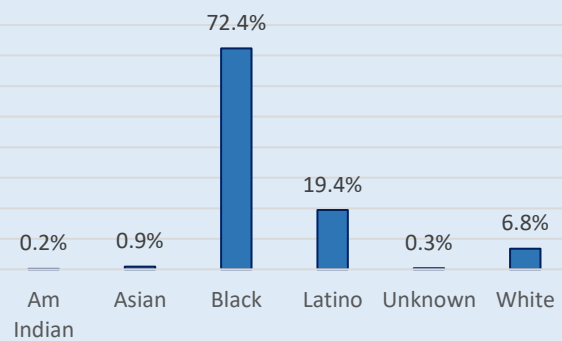

Sheriff's Daily Report

5/13/2023

Under the Custody of the Sheriff	
Total Male and Female	7,332
Jail Population	5,473
Community Corrections	1,859

Jail Population - Behind the Walls

Sheriff's Daily Report

5/13/2023

CCSO Population Demographics

In Confinement

Gender ID Distribution

Race Distribution

Age Distribution

Community Corrections

Gender ID Distribution

Race Distribution

Age Distribution