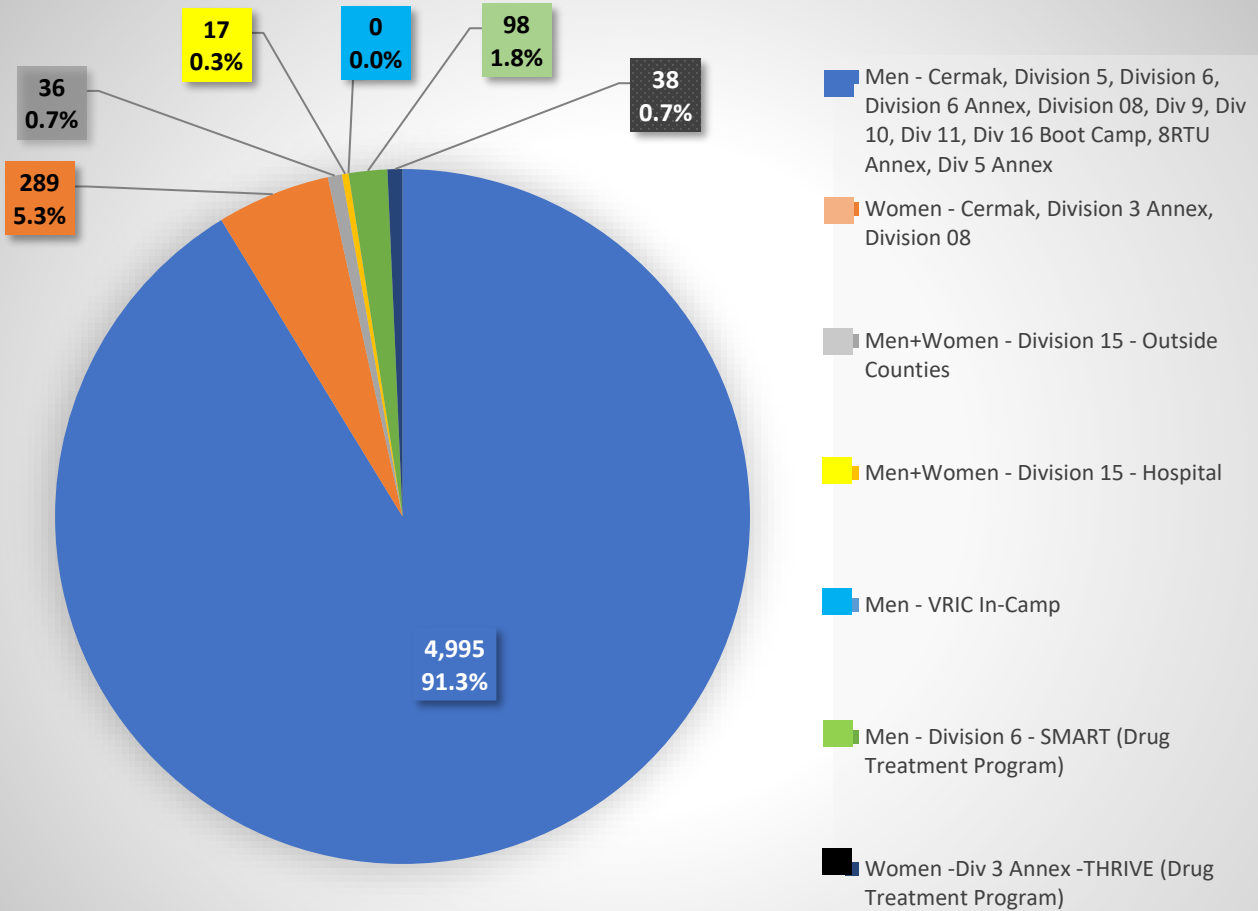

Sheriff's Daily Report

5/13/2023

Under the Custody of the Sheriff	
Total Male and Female	7,332
Jail Population	5,473
Community Corrections	1,859

Jail Population - Behind the Walls

Sheriff's Daily Report

5/13/2023

CCSO Population Demographics

In Confinement

Gender ID Distribution

Race Distribution

Age Distribution

Community Corrections

Gender ID Distribution

Race Distribution

Age Distribution