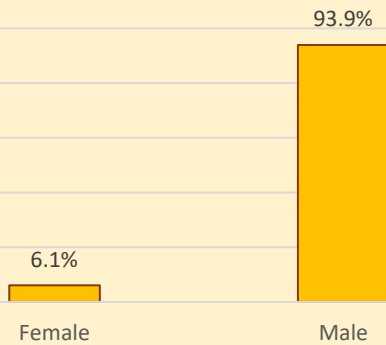

Sheriff's Daily Report

5/13/2023

Under the Custody of the Sheriff	
Total Male and Female	7,332
Jail Population	5,473
Community Corrections	1,859

Jail Population - Behind the Walls

Sheriff's Daily Report

5/13/2023

CCSO Population Demographics

In Confinement

Gender ID Distribution

Race Distribution

Age Distribution

Community Corrections

Gender ID Distribution

Race Distribution

Age Distribution