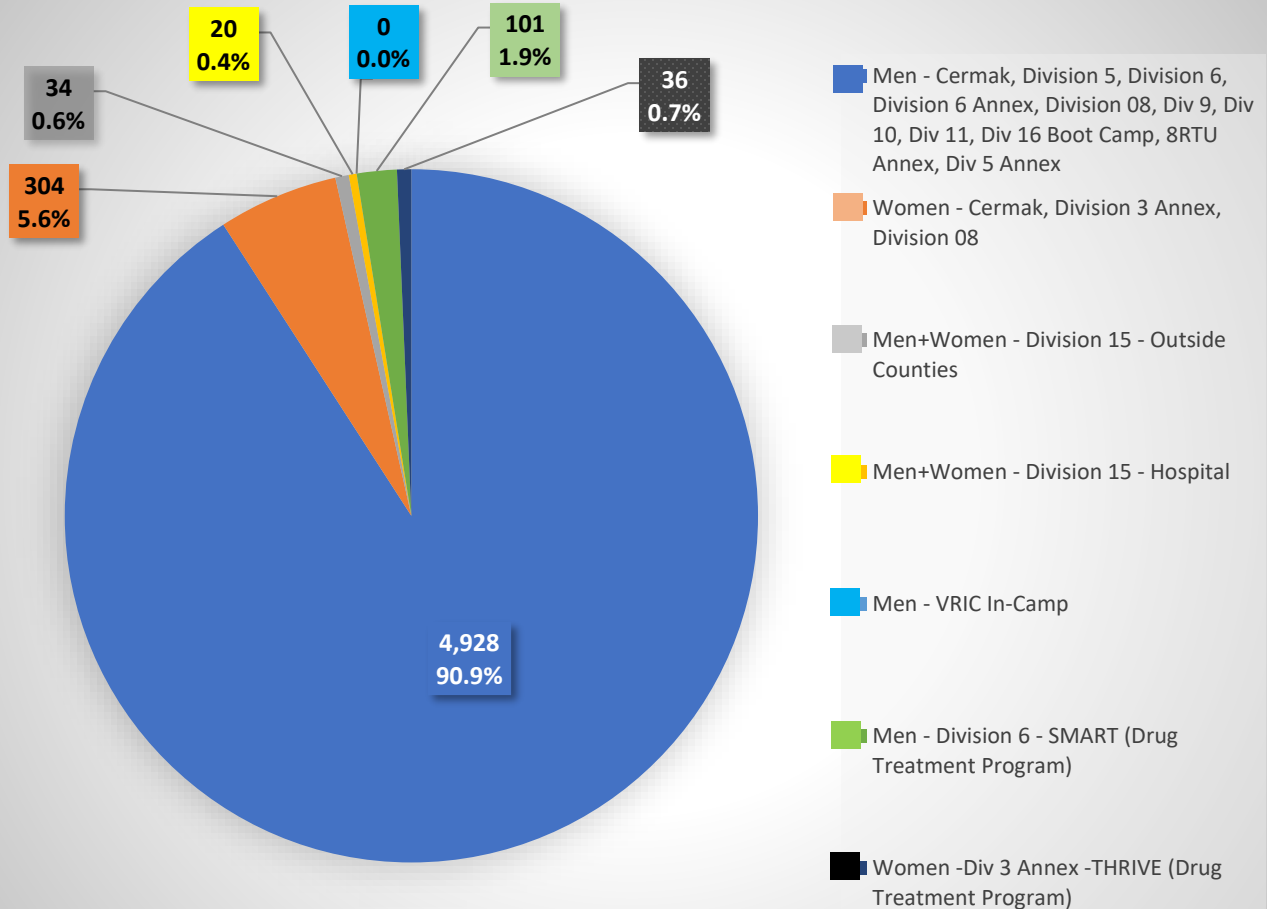

# Sheriff's Daily Report

5/11/2023

Under the Custody of the Sheriff	
<b>Total Male and Female</b>	<b>7,298</b>
Jail Population	5,423
Community Corrections	1,875

## Jail Population - Behind the Walls

# Sheriff's Daily Report

5/11/2023