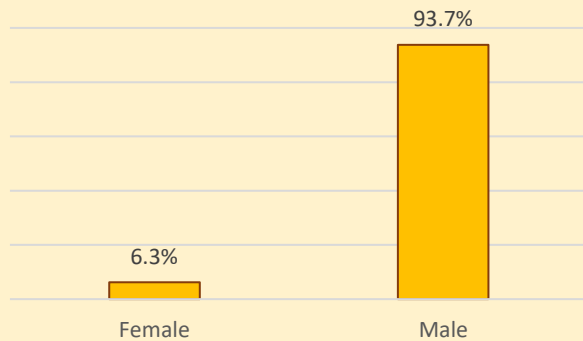

Sheriff's Daily Report

5/11/2023

CCSO Population Demographics

In Confinement

Gender ID Distribution