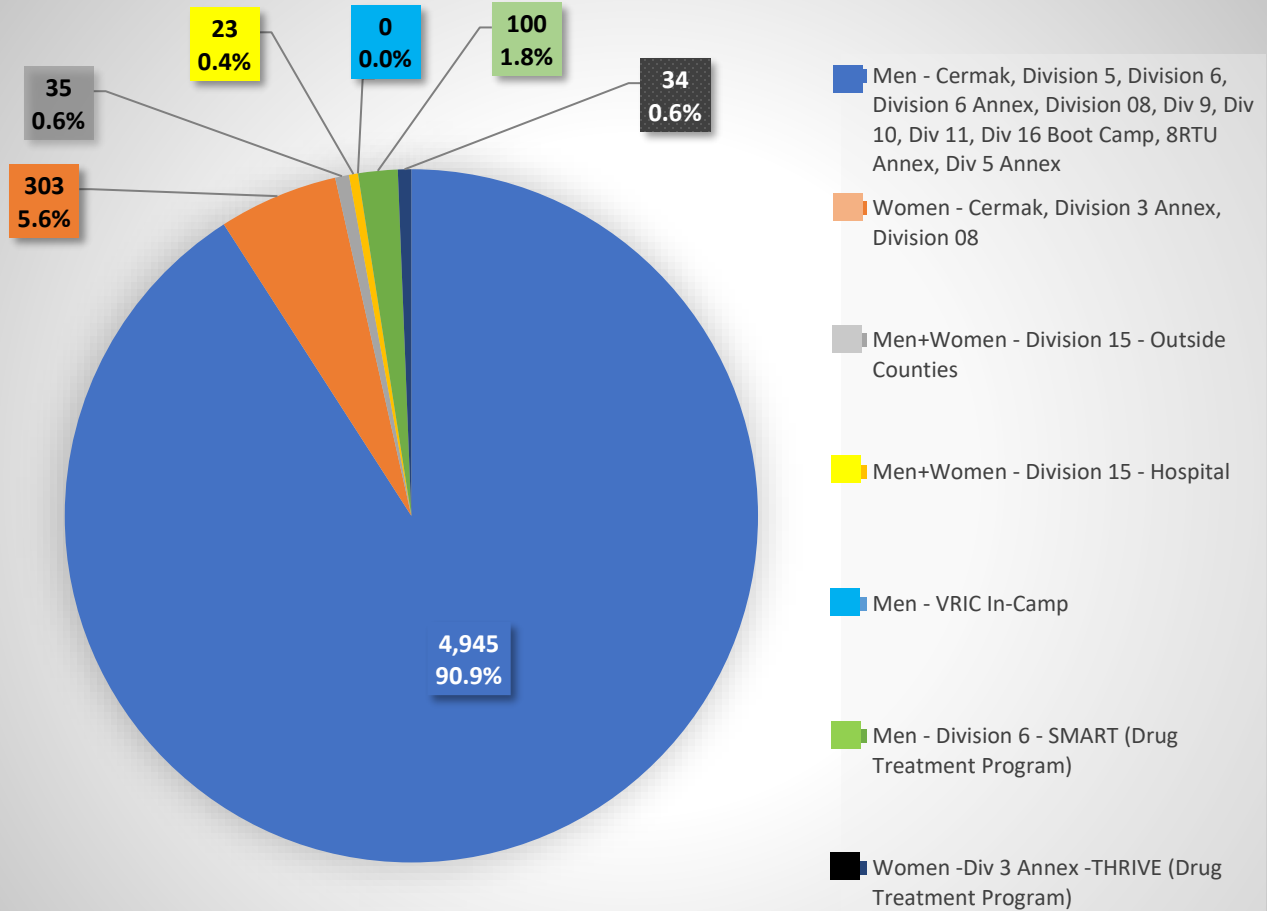

Sheriff's Daily Report

5/9/2023

Under the Custody of the Sheriff	
Total Male and Female	7,338
Jail Population	5,440
Community Corrections	1,898

Jail Population - Behind the Walls

Sheriff's Daily Report

5/9/2023

CCSO Population Demographics

In Confinement

Gender ID Distribution

Race Distribution

Age Distribution

Community Corrections

Gender ID Distribution

Race Distribution

Age Distribution