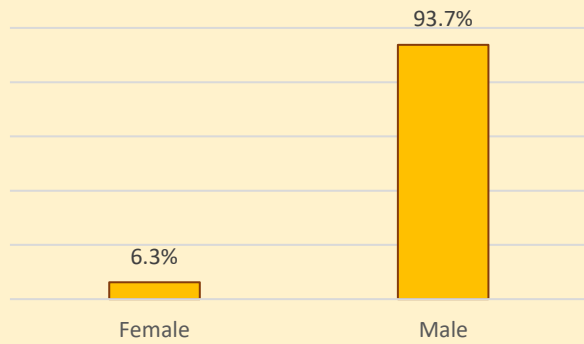

Sheriff's Daily Report

5/9/2023

Under the Custody of the Sheriff	
Total Male and Female	7,338
Jail Population	5,440
Community Corrections	1,898

Jail Population - Behind the Walls

Sheriff's Daily Report

5/9/2023

CCSO Population Demographics

In Confinement

Gender ID Distribution

Race Distribution

Age Distribution

Community Corrections

Gender ID Distribution

Race Distribution

Age Distribution