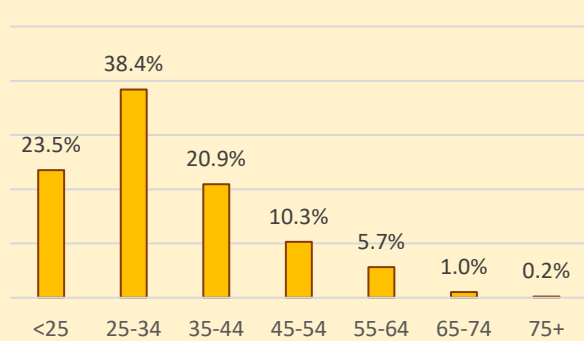

Sheriff's Daily Report

5/9/2023

Under the Custody of the Sheriff	
Total Male and Female	7,338
Jail Population	5,440
Community Corrections	1,898

Jail Population - Behind the Walls

Sheriff's Daily Report

5/9/2023

CCSO Population Demographics

In Confinement

Gender ID Distribution

Race Distribution

Age Distribution

Community Corrections

Gender ID Distribution

Race Distribution

Age Distribution