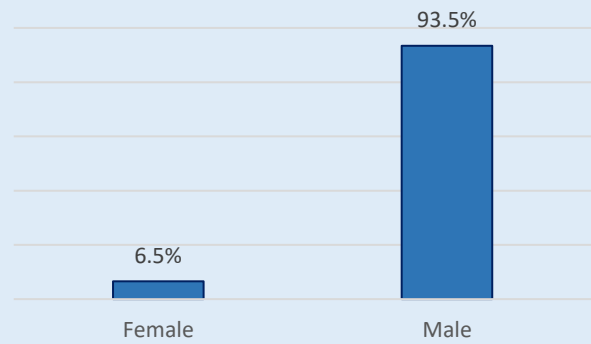

Sheriff's Daily Report

5/9/2023

Under the Custody of the Sheriff	
Total Male and Female	7,338
Jail Population	5,440
Community Corrections	1,898

Jail Population - Behind the Walls

Sheriff's Daily Report

5/9/2023

CCSO Population Demographics

In Confinement

Gender ID Distribution

Race Distribution

Age Distribution

Community Corrections

Gender ID Distribution

Race Distribution

Age Distribution