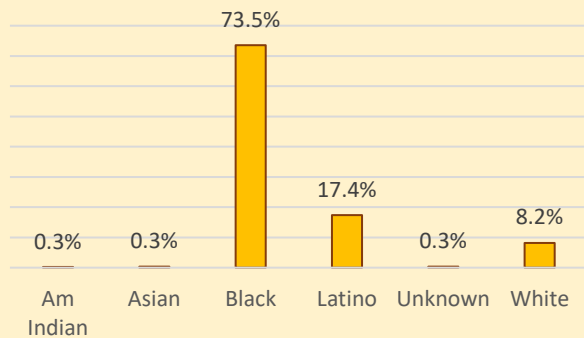

Sheriff's Daily Report

5/9/2023

Under the Custody of the Sheriff	
Total Male and Female	7,338
Jail Population	5,440
Community Corrections	1,898

Jail Population - Behind the Walls

Sheriff's Daily Report

5/9/2023

CCSO Population Demographics

In Confinement

Gender ID Distribution

Race Distribution

Age Distribution

Community Corrections

Gender ID Distribution

Race Distribution

Age Distribution