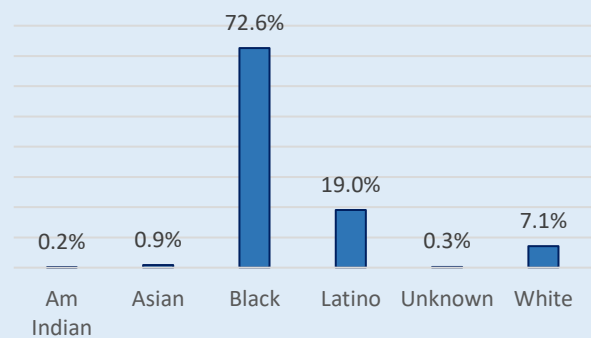

Sheriff's Daily Report

5/9/2023

Under the Custody of the Sheriff	
Total Male and Female	7,338
Jail Population	5,440
Community Corrections	1,898

Jail Population - Behind the Walls

Sheriff's Daily Report

5/9/2023

CCSO Population Demographics

In Confinement

Gender ID Distribution

Race Distribution

Age Distribution

Community Corrections

Gender ID Distribution

Race Distribution

Age Distribution