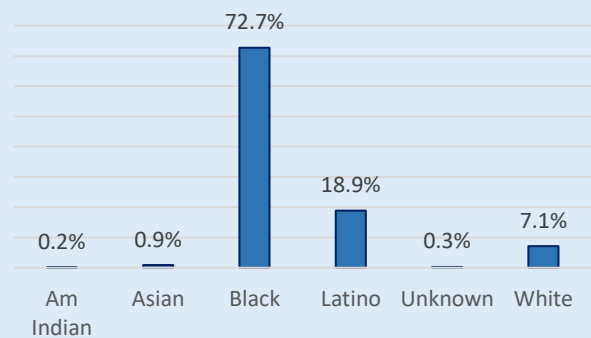

Sheriff's Daily Report

5/8/2023

Under the Custody of the Sheriff	
Total Male and Female	7,422
Jail Population	5,516
Community Corrections	1,906

Jail Population - Behind the Walls

Sheriff's Daily Report

5/8/2023

CCSO Population Demographics

In Confinement

Gender ID Distribution

Race Distribution

Age Distribution

Community Corrections

Gender ID Distribution

Race Distribution

Age Distribution