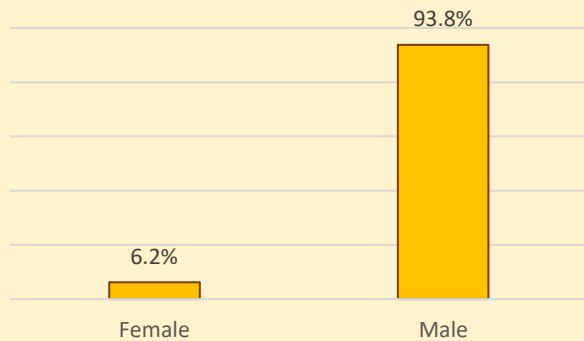

Sheriff's Daily Report

5/8/2023

Under the Custody of the Sheriff	
Total Male and Female	7,422
Jail Population	5,516
Community Corrections	1,906

Jail Population - Behind the Walls

Sheriff's Daily Report

5/8/2023

CCSO Population Demographics

In Confinement

Gender ID Distribution

Race Distribution

Age Distribution

Community Corrections

Gender ID Distribution

Race Distribution

Age Distribution