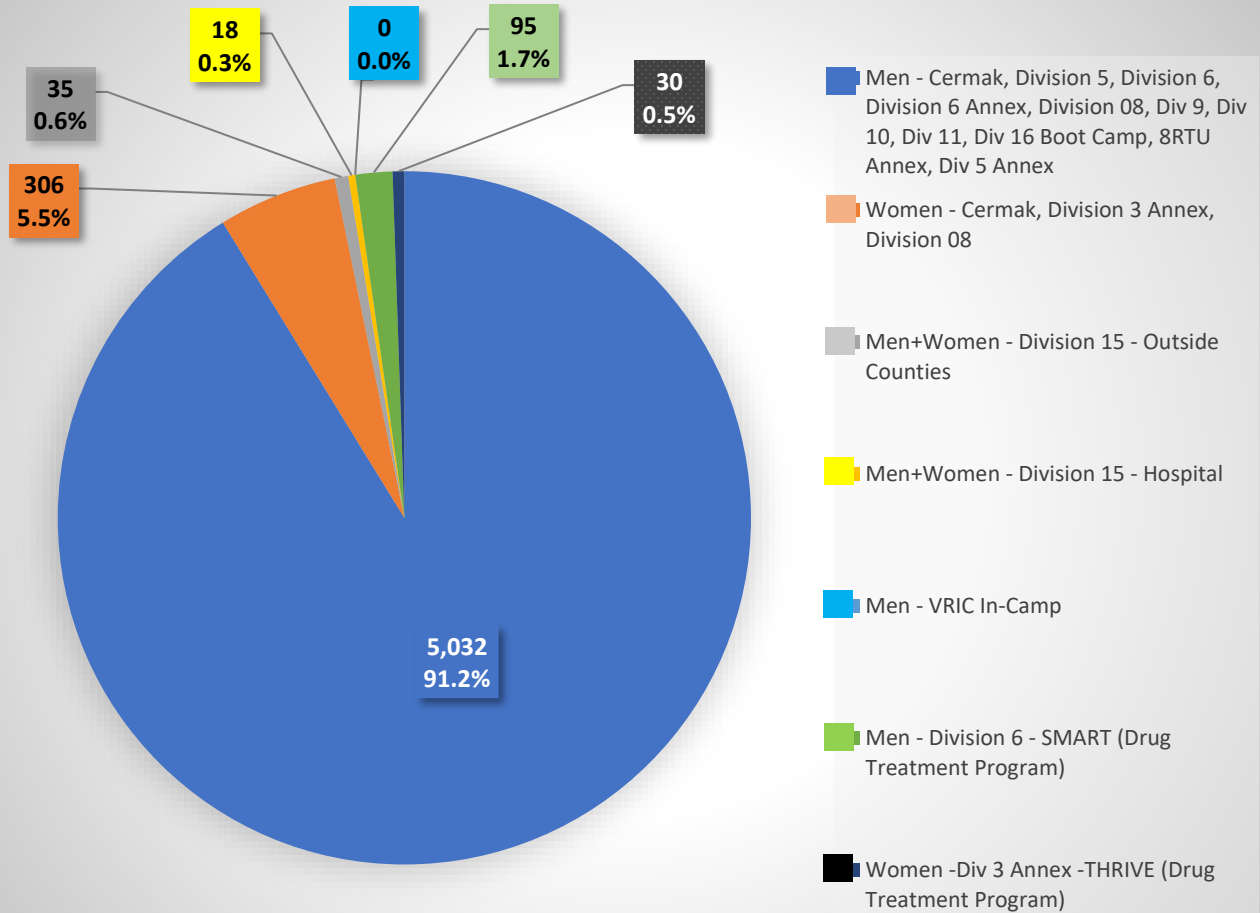

Sheriff's Daily Report

5/8/2023

Under the Custody of the Sheriff	
Total Male and Female	7,422
Jail Population	5,516
Community Corrections	1,906

Jail Population - Behind the Walls

Sheriff's Daily Report

5/8/2023

CCSO Population Demographics

In Confinement

Gender ID Distribution

Race Distribution

Age Distribution

Community Corrections

Gender ID Distribution

Race Distribution

Age Distribution