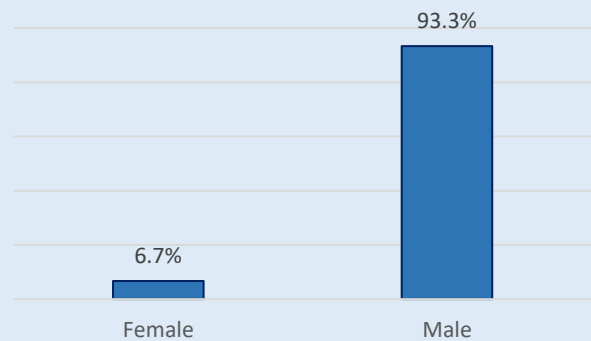

Sheriff's Daily Report

5/8/2023

Under the Custody of the Sheriff	
Total Male and Female	7,422
Jail Population	5,516
Community Corrections	1,906

Jail Population - Behind the Walls

Sheriff's Daily Report

5/8/2023

CCSO Population Demographics

In Confinement

Gender ID Distribution

Race Distribution

Age Distribution

Community Corrections

Gender ID Distribution

Race Distribution

Age Distribution