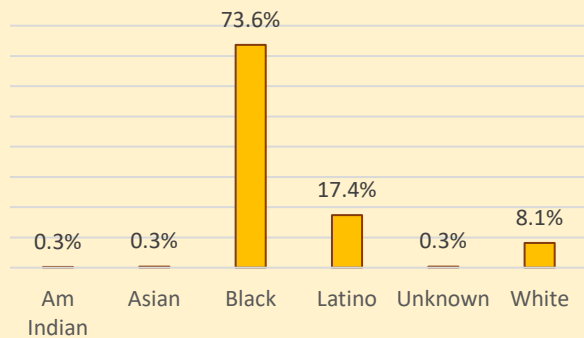

Sheriff's Daily Report

5/8/2023

Under the Custody of the Sheriff	
Total Male and Female	7,422
Jail Population	5,516
Community Corrections	1,906

Jail Population - Behind the Walls

Sheriff's Daily Report

5/8/2023

CCSO Population Demographics

In Confinement

Gender ID Distribution

Race Distribution

Age Distribution

Community Corrections

Gender ID Distribution

Race Distribution

Age Distribution