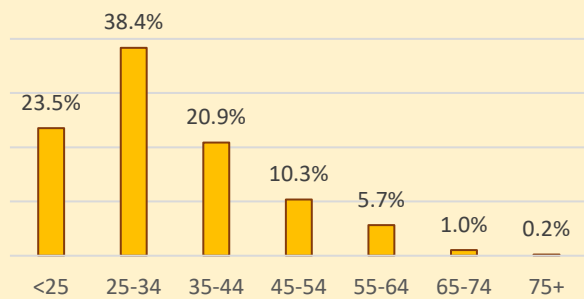

Sheriff's Daily Report

5/8/2023

Under the Custody of the Sheriff	
Total Male and Female	7,422
Jail Population	5,516
Community Corrections	1,906

Jail Population - Behind the Walls

Sheriff's Daily Report

5/8/2023

CCSO Population Demographics

In Confinement

Gender ID Distribution

Race Distribution

Age Distribution

Community Corrections

Gender ID Distribution

Race Distribution

Age Distribution