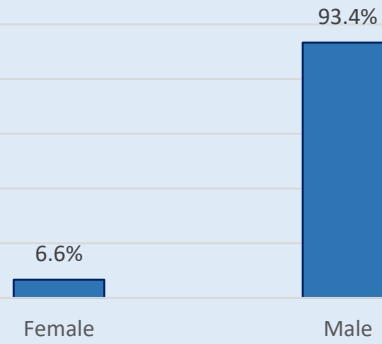

Sheriff's Daily Report

5/7/2023

Under the Custody of the Sheriff	
Total Male and Female	7,391
Jail Population	5,486
Community Corrections	1,905

Jail Population - Behind the Walls

Sheriff's Daily Report

5/7/2023

CCSO Population Demographics

In Confinement

Gender ID Distribution

Race Distribution

Age Distribution

Community Corrections

Gender ID Distribution

Race Distribution

Age Distribution