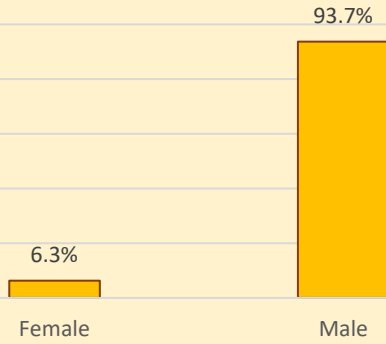

Sheriff's Daily Report

5/7/2023

Under the Custody of the Sheriff	
Total Male and Female	7,391
Jail Population	5,486
Community Corrections	1,905

Jail Population - Behind the Walls

Sheriff's Daily Report

5/7/2023

CCSO Population Demographics

In Confinement

Gender ID Distribution

Race Distribution

Age Distribution

Community Corrections

Gender ID Distribution

Race Distribution

Age Distribution