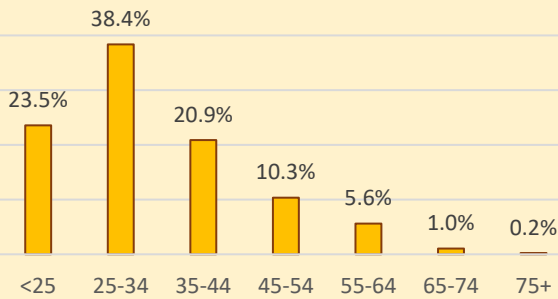

Sheriff's Daily Report

5/7/2023

Under the Custody of the Sheriff	
Total Male and Female	7,391
Jail Population	5,486
Community Corrections	1,905

Jail Population - Behind the Walls

Sheriff's Daily Report

5/7/2023

CCSO Population Demographics

In Confinement

Gender ID Distribution

Race Distribution

Age Distribution

Community Corrections

Gender ID Distribution

Race Distribution

Age Distribution