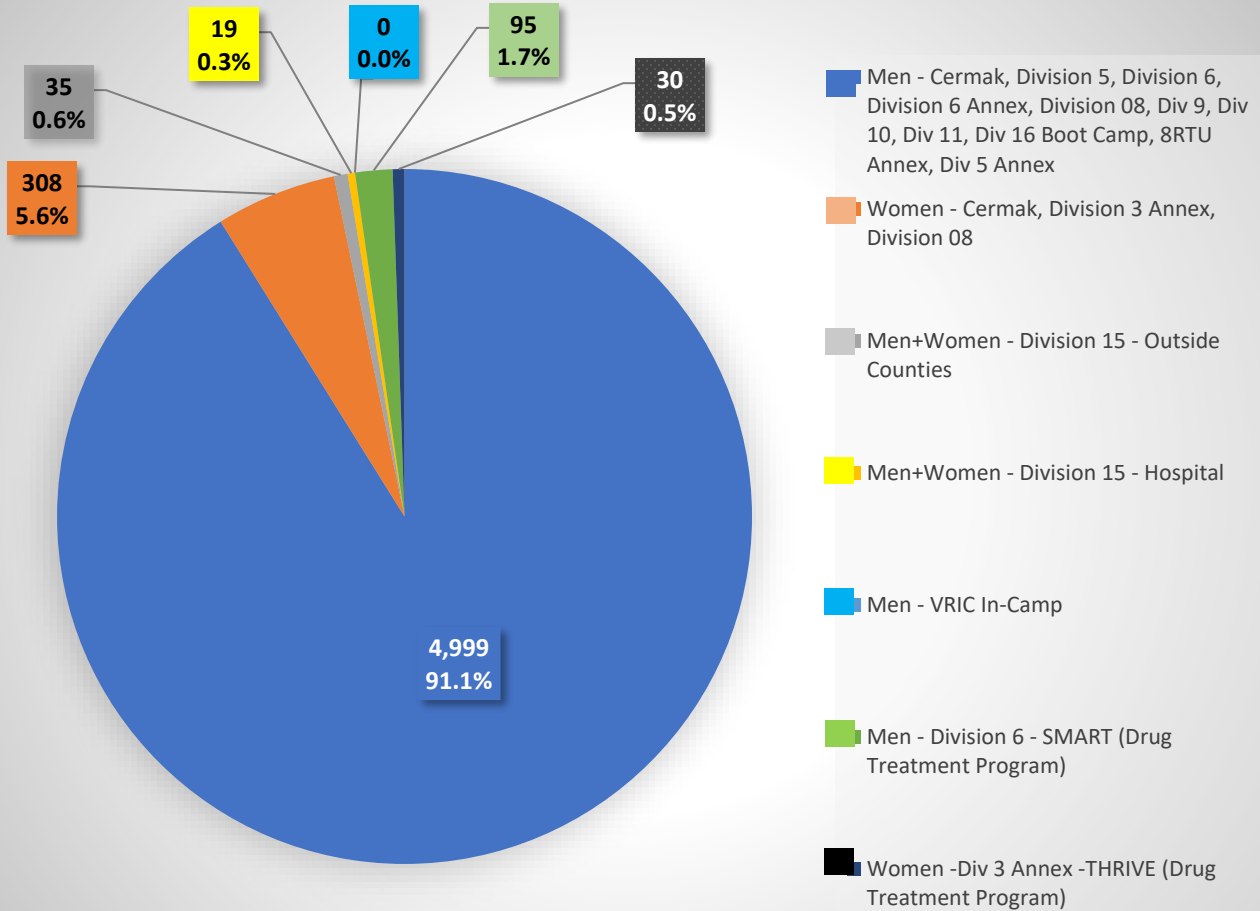

Sheriff's Daily Report

5/7/2023

Under the Custody of the Sheriff	
Total Male and Female	7,391
Jail Population	5,486
Community Corrections	1,905

Jail Population - Behind the Walls

Sheriff's Daily Report

5/7/2023

CCSO Population Demographics

In Confinement

Gender ID Distribution

Race Distribution

Age Distribution

Community Corrections

Gender ID Distribution

Race Distribution

Age Distribution