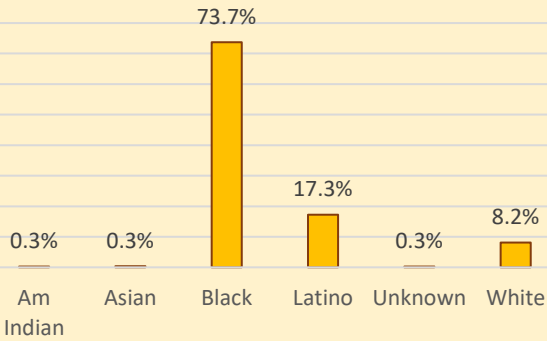

Sheriff's Daily Report

5/7/2023

Under the Custody of the Sheriff	
Total Male and Female	7,391
Jail Population	5,486
Community Corrections	1,905

Jail Population - Behind the Walls

Sheriff's Daily Report

5/7/2023

CCSO Population Demographics

In Confinement

Gender ID Distribution

Race Distribution

Age Distribution

Community Corrections

Gender ID Distribution

Race Distribution

Age Distribution