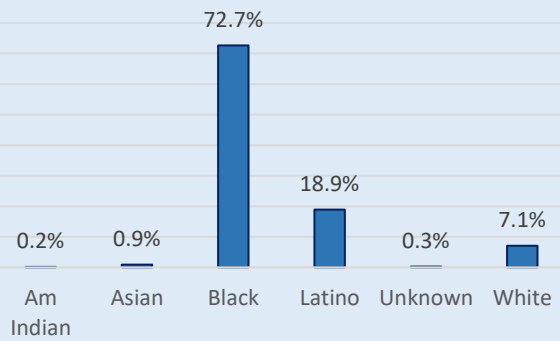

Sheriff's Daily Report

5/7/2023

Under the Custody of the Sheriff	
Total Male and Female	7,391
Jail Population	5,486
Community Corrections	1,905

Jail Population - Behind the Walls

Sheriff's Daily Report

5/7/2023

CCSO Population Demographics

In Confinement

Gender ID Distribution

Race Distribution

Age Distribution

Community Corrections

Gender ID Distribution

Race Distribution

Age Distribution