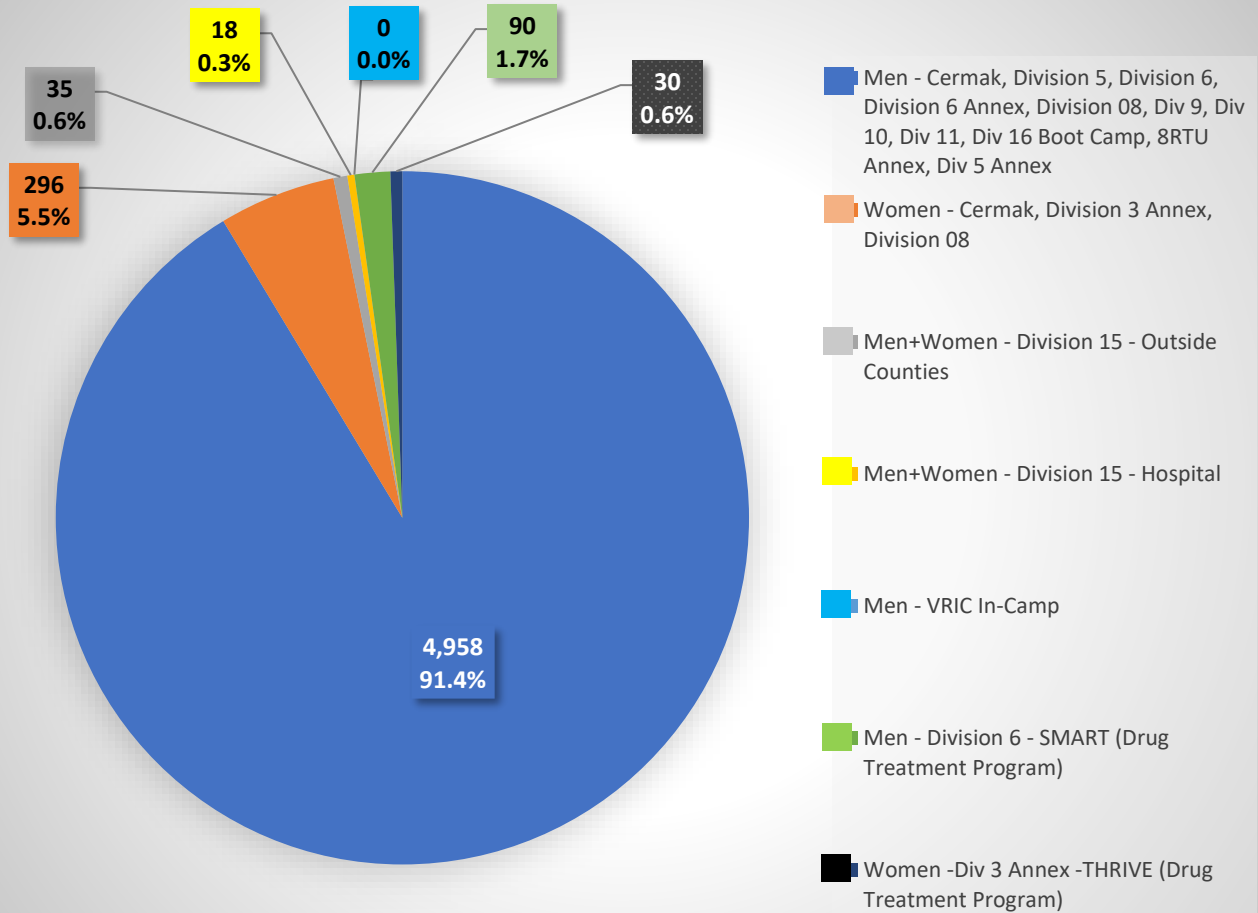

# Sheriff's Daily Report

5/5/2023

Under the Custody of the Sheriff	
Total Male and Female	7,335
Jail Population	5,427
Community Corrections	1,908

## Jail Population - Behind the Walls

### In Confinement

Gender ID Distribution

Race Distribution

Age Distribution