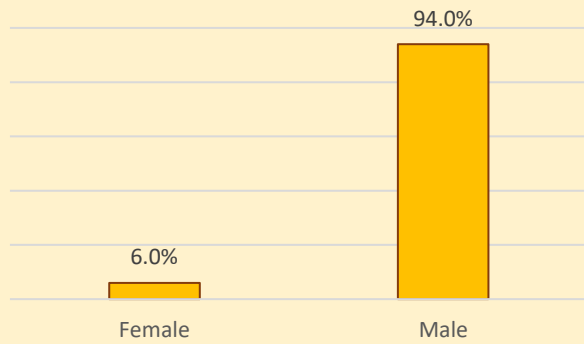

CCSO Population Demographics

In Confinement

Gender ID Distribution