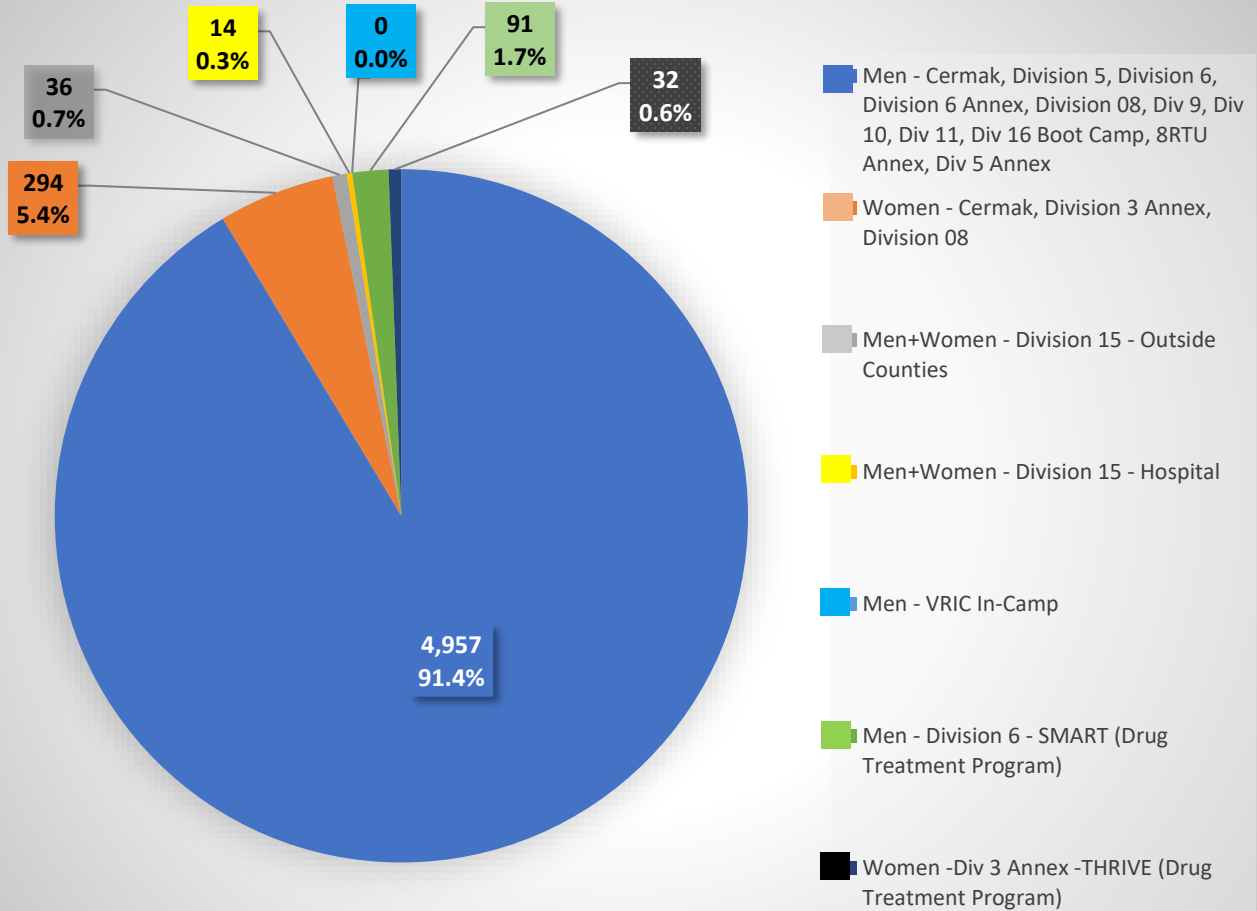

Sheriff's Daily Report

5/3/2023

Under the Custody of the Sheriff	
Total Male and Female	7,346
Jail Population	5,424
Community Corrections	1,922

Jail Population - Behind the Walls

Sheriff's Daily Report

5/3/2023

CCSO Population Demographics

In Confinement

Gender ID Distribution

Race Distribution

Age Distribution

Community Corrections

Gender ID Distribution

Race Distribution

Age Distribution