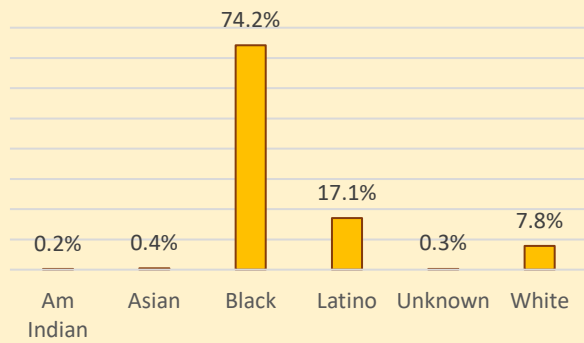

Sheriff's Daily Report

5/3/2023

Under the Custody of the Sheriff	
Total Male and Female	7,346
Jail Population	5,424
Community Corrections	1,922

Jail Population - Behind the Walls

Sheriff's Daily Report

5/3/2023

CCSO Population Demographics

In Confinement

Gender ID Distribution

Race Distribution

Age Distribution

Community Corrections

Gender ID Distribution

Race Distribution

Age Distribution