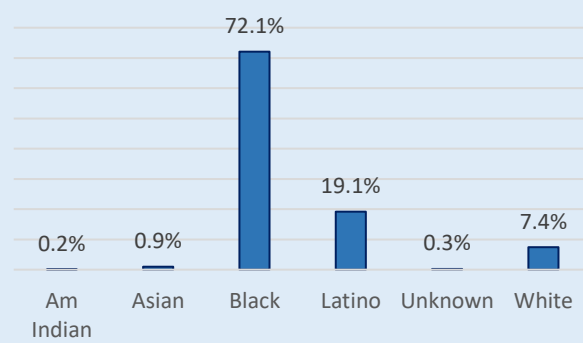

Sheriff's Daily Report

5/3/2023

Under the Custody of the Sheriff	
Total Male and Female	7,346
Jail Population	5,424
Community Corrections	1,922

Jail Population - Behind the Walls

Sheriff's Daily Report

5/3/2023

CCSO Population Demographics

In Confinement

Gender ID Distribution

Race Distribution

Age Distribution

Community Corrections

Gender ID Distribution

Race Distribution

Age Distribution