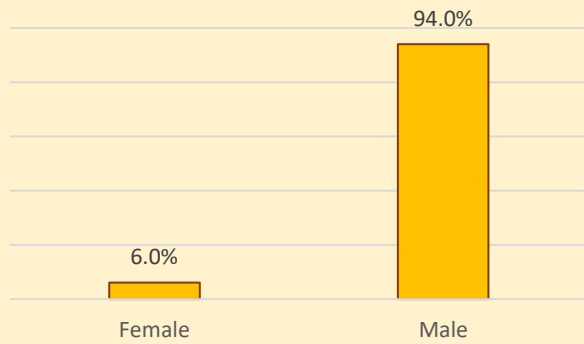

Sheriff's Daily Report

5/3/2023

Under the Custody of the Sheriff	
Total Male and Female	7,346
Jail Population	5,424
Community Corrections	1,922

Jail Population - Behind the Walls

Sheriff's Daily Report

5/3/2023

CCSO Population Demographics

In Confinement

Gender ID Distribution

Race Distribution

Age Distribution

Community Corrections

Gender ID Distribution

Race Distribution

Age Distribution