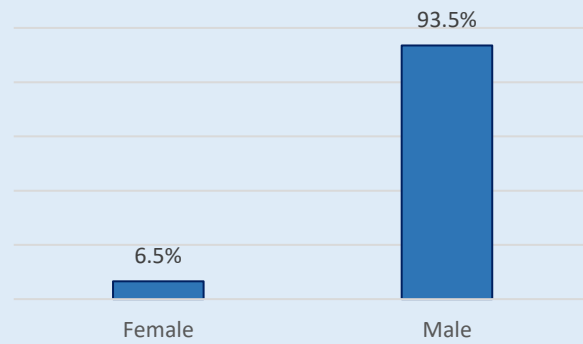

Sheriff's Daily Report

5/3/2023

Under the Custody of the Sheriff	
Total Male and Female	7,346
Jail Population	5,424
Community Corrections	1,922

Jail Population - Behind the Walls

Sheriff's Daily Report

5/3/2023

CCSO Population Demographics

In Confinement

Gender ID Distribution

Race Distribution

Age Distribution

Community Corrections

Gender ID Distribution

Race Distribution

Age Distribution