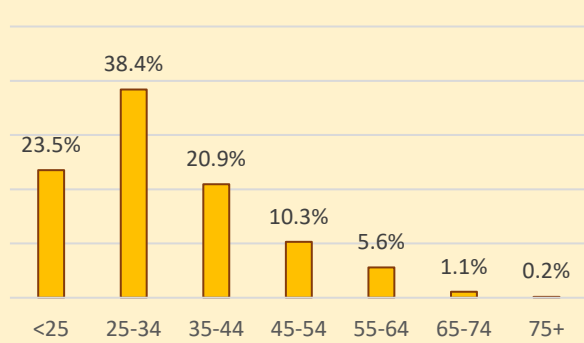

Sheriff's Daily Report

5/3/2023

Under the Custody of the Sheriff	
Total Male and Female	7,346
Jail Population	5,424
Community Corrections	1,922

Jail Population - Behind the Walls

Sheriff's Daily Report

5/3/2023

CCSO Population Demographics

In Confinement

Gender ID Distribution

Race Distribution

Age Distribution

Community Corrections

Gender ID Distribution

Race Distribution

Age Distribution