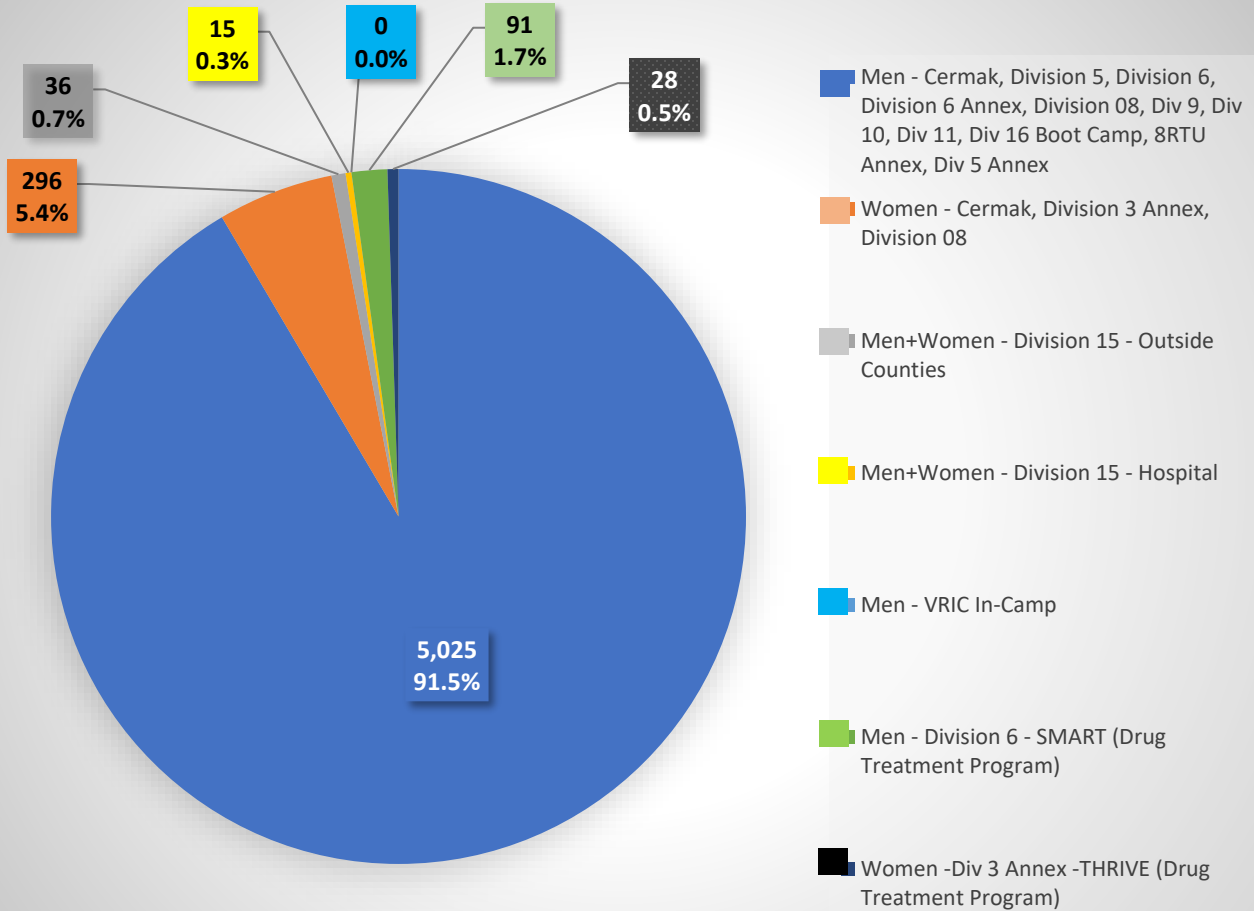

Sheriff's Daily Report

4/30/2023

Under the Custody of the Sheriff	
Total Male and Female	7,423
Jail Population	5,491
Community Corrections	1,932

Jail Population - Behind the Walls

Sheriff's Daily Report

4/30/2023

CCSO Population Demographics

In Confinement

Gender ID Distribution

Race Distribution

Age Distribution

Community Corrections

Gender ID Distribution

Race Distribution

Age Distribution