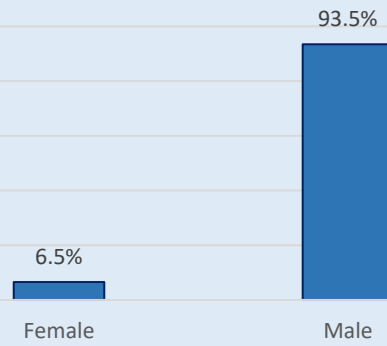

Sheriff's Daily Report

4/30/2023

Under the Custody of the Sheriff	
Total Male and Female	7,423
Jail Population	5,491
Community Corrections	1,932

Jail Population - Behind the Walls

Sheriff's Daily Report

4/30/2023

CCSO Population Demographics

In Confinement

Gender ID Distribution

Race Distribution

Age Distribution

Community Corrections

Gender ID Distribution

Race Distribution

Age Distribution