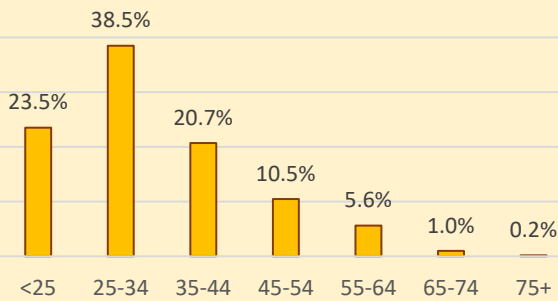

Sheriff's Daily Report

4/30/2023

Under the Custody of the Sheriff	
Total Male and Female	7,423
Jail Population	5,491
Community Corrections	1,932

Jail Population - Behind the Walls

Sheriff's Daily Report

4/30/2023

CCSO Population Demographics

In Confinement

Gender ID Distribution

Race Distribution

Age Distribution

Community Corrections

Gender ID Distribution

Race Distribution

Age Distribution