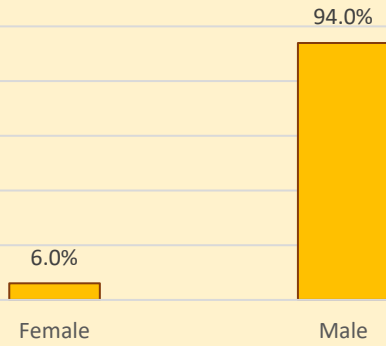

Sheriff's Daily Report

4/30/2023

Under the Custody of the Sheriff	
Total Male and Female	7,423
Jail Population	5,491
Community Corrections	1,932

Jail Population - Behind the Walls

Sheriff's Daily Report

4/30/2023

CCSO Population Demographics

In Confinement

Gender ID Distribution

Race Distribution

Age Distribution

Community Corrections

Gender ID Distribution

Race Distribution

Age Distribution