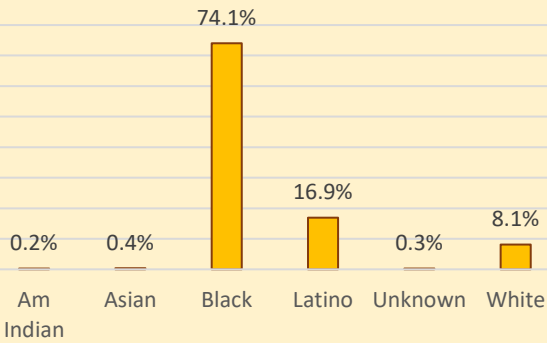

Sheriff's Daily Report

4/30/2023

Under the Custody of the Sheriff	
Total Male and Female	7,423
Jail Population	5,491
Community Corrections	1,932

Jail Population - Behind the Walls

Sheriff's Daily Report

4/30/2023

CCSO Population Demographics

In Confinement

Gender ID Distribution

Race Distribution

Age Distribution

Community Corrections

Gender ID Distribution

Race Distribution

Age Distribution