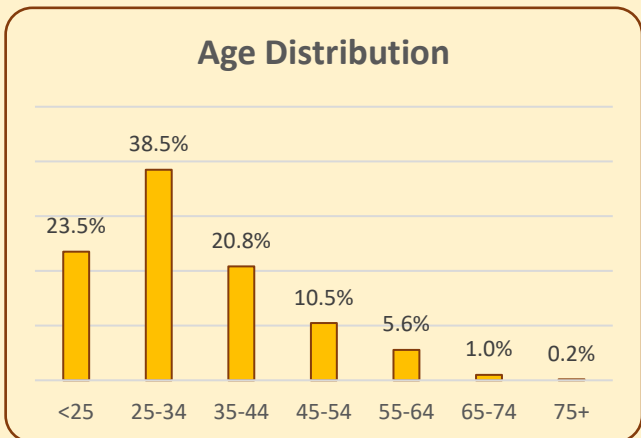

Sheriff's Daily Report

4/29/2023

CCSO Population Demographics

In Confinement