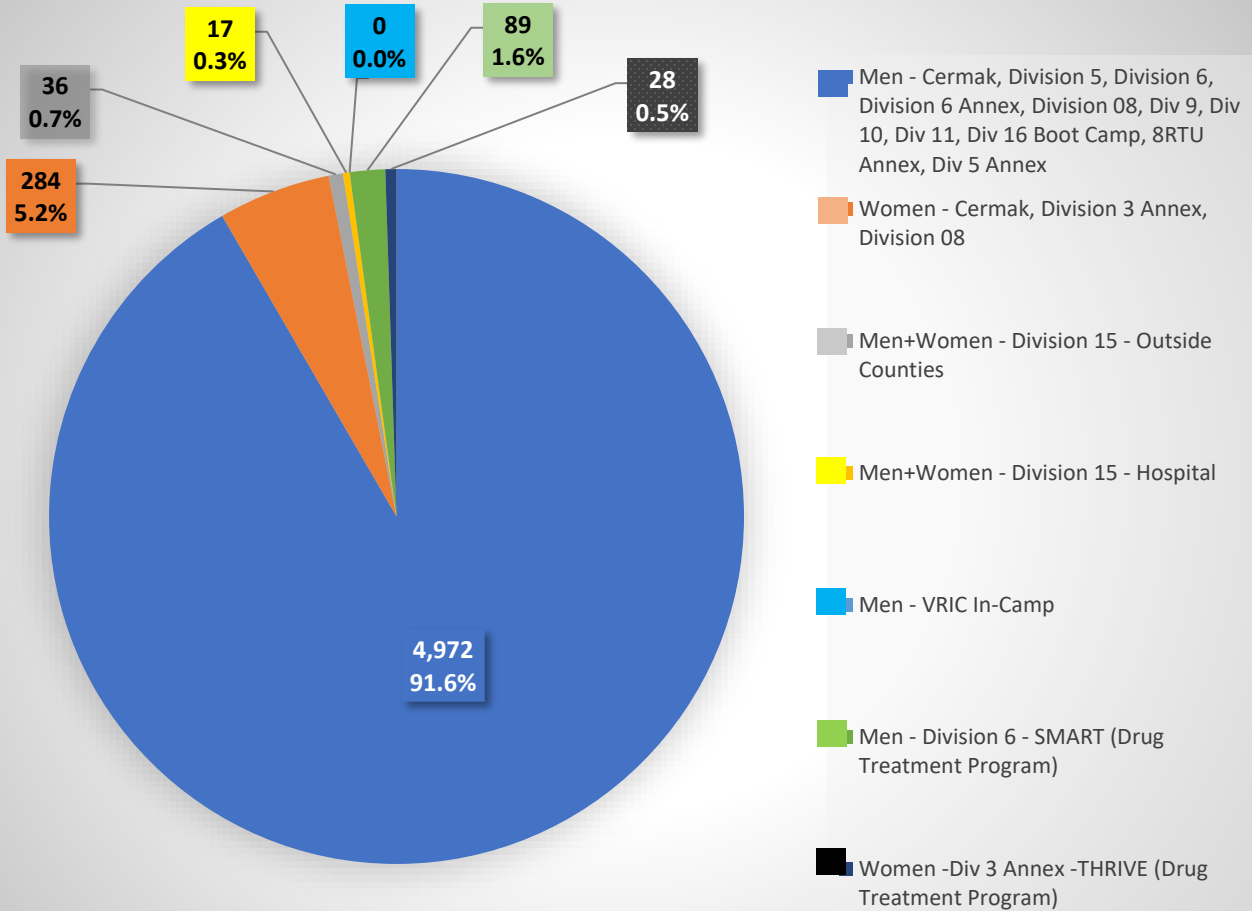

Sheriff's Daily Report

4/29/2023

Under the Custody of the Sheriff	
Total Male and Female	7,354
Jail Population	5,426
Community Corrections	1,928

Jail Population - Behind the Walls

Sheriff's Daily Report

4/29/2023

CCSO Population Demographics

In Confinement

Community Corrections