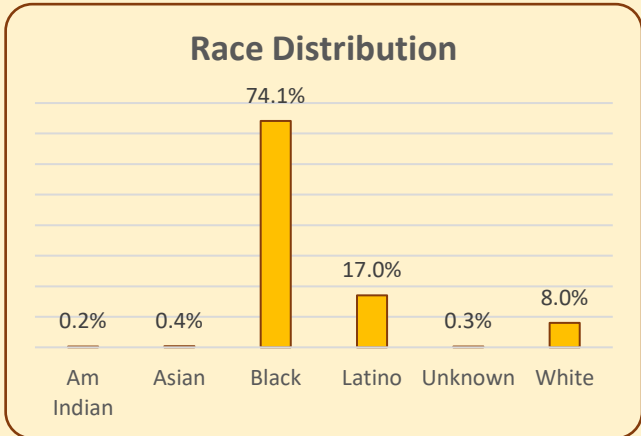

Sheriff's Daily Report

4/29/2023

CCSO Population Demographics

In Confinement