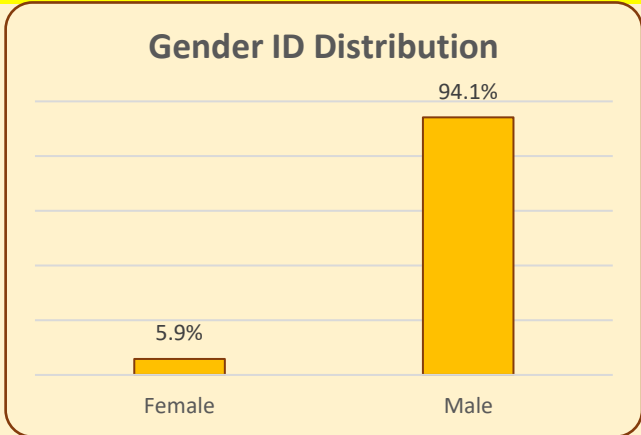

Sheriff's Daily Report

4/29/2023

CCSO Population Demographics

In Confinement