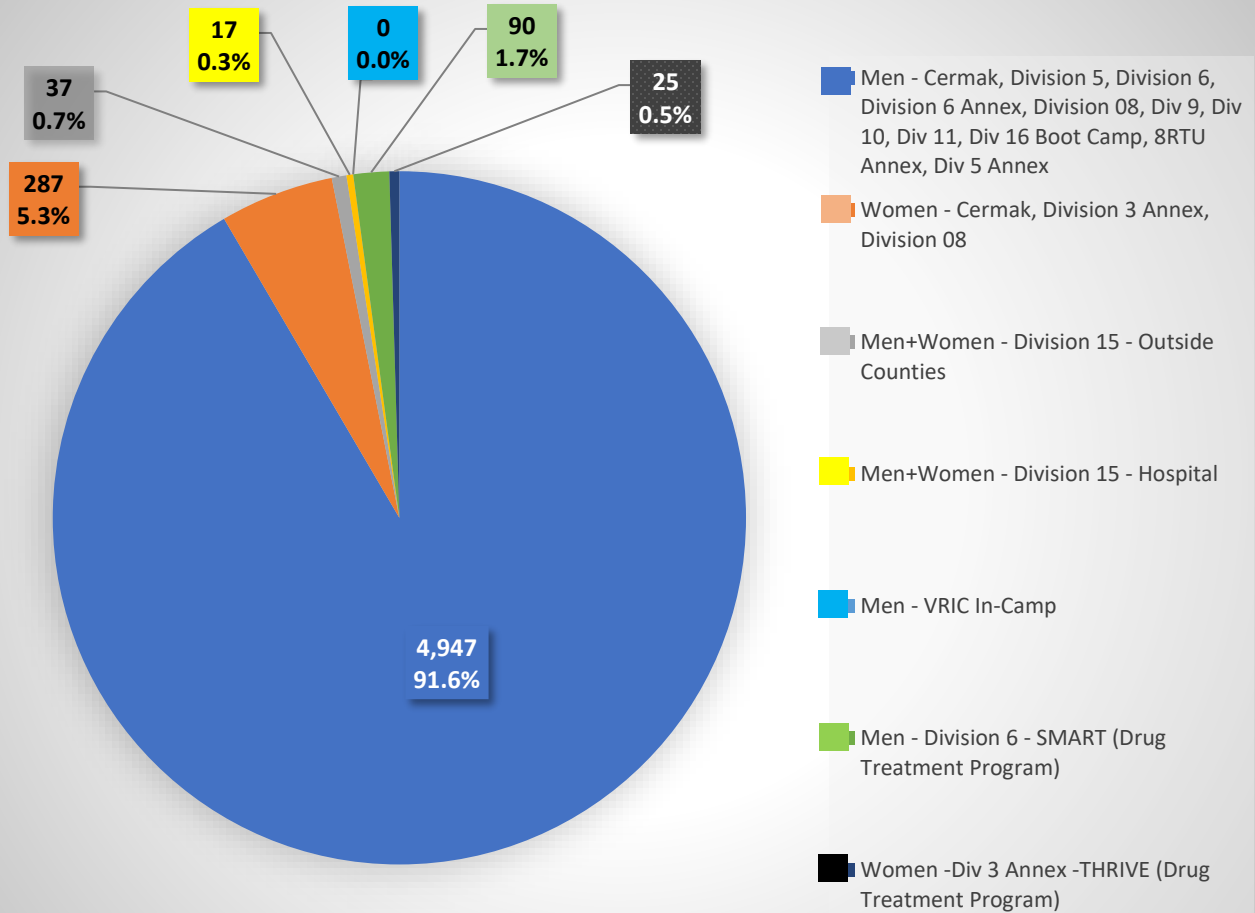

Sheriff's Daily Report

4/27/2023

| Under the Custody of the Sheriff | |
|----------------------------------|-------|
| Total Male and Female | 7,337 |
| Jail Population | 5,403 |
| Community Corrections | 1,934 |

Jail Population - Behind the Walls

Sheriff's Daily Report

4/27/2023

CCSO Population Demographics