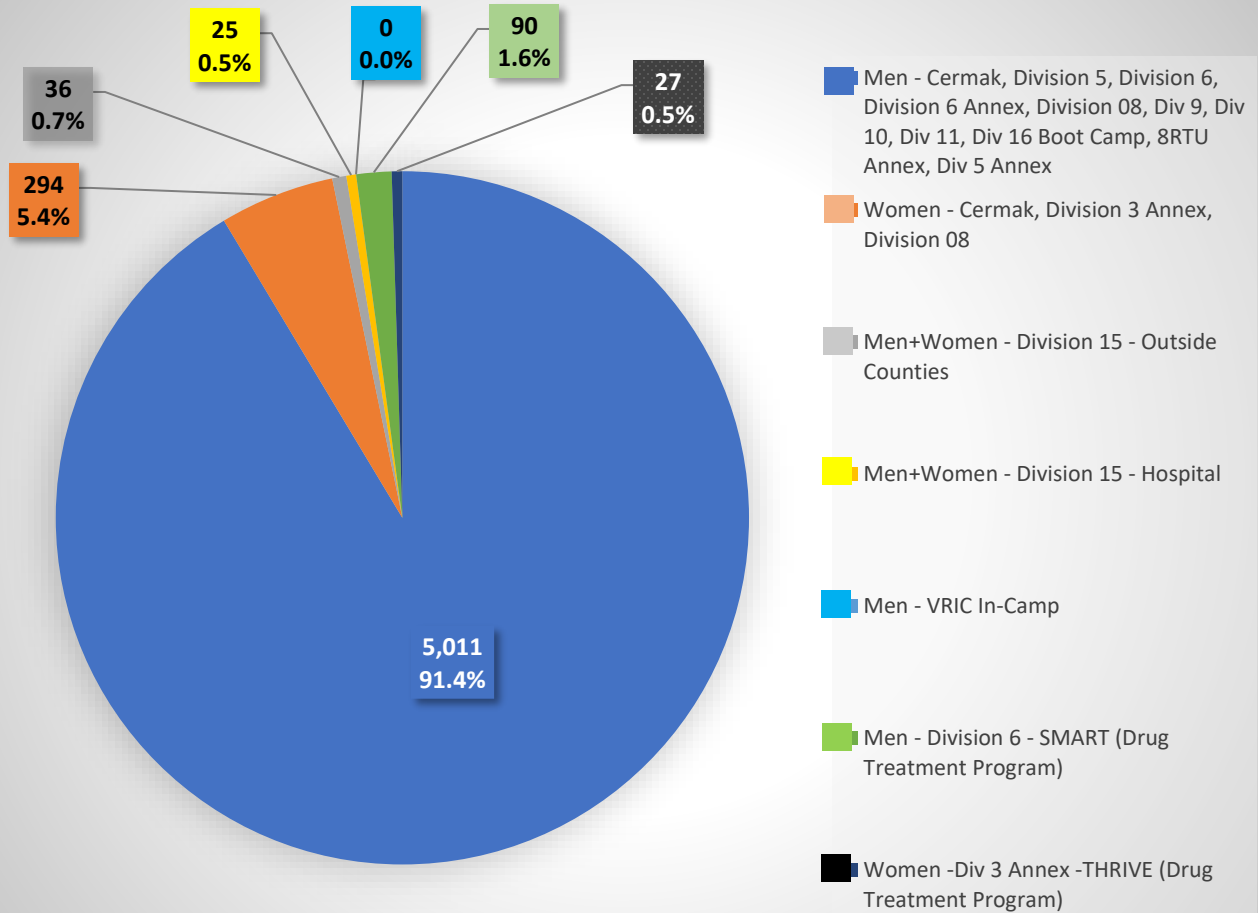

# Sheriff's Daily Report

4/26/2023

Under the Custody of the Sheriff	
Total Male and Female	7,420
Jail Population	5,483
Community Corrections	1,937

## Jail Population - Behind the Walls

## CCSO Population Demographics