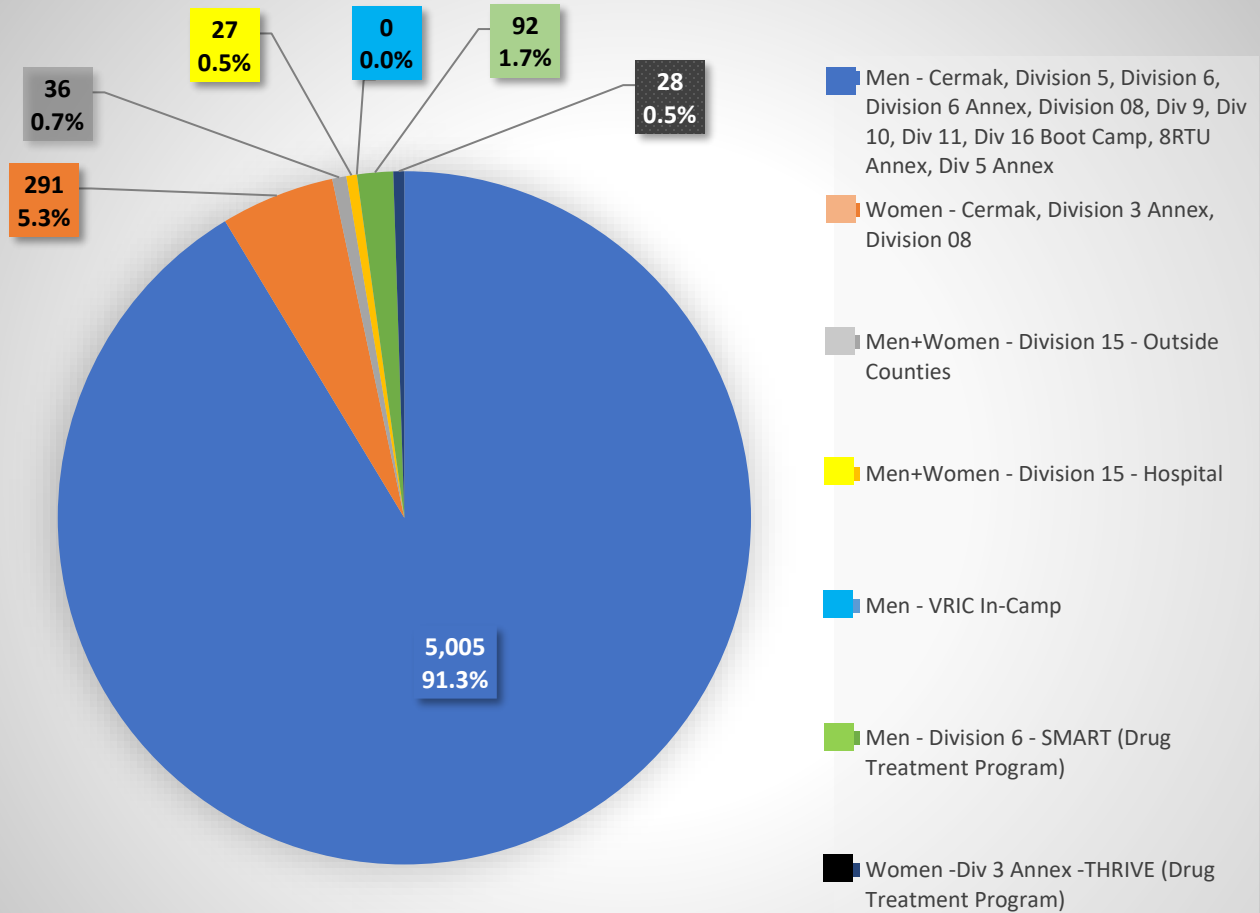

Sheriff's Daily Report

4/25/2023

Under the Custody of the Sheriff	
Total Male and Female	7,419
Jail Population	5,479
Community Corrections	1,940

Jail Population - Behind the Walls

Sheriff's Daily Report

4/25/2023

CCSO Population Demographics