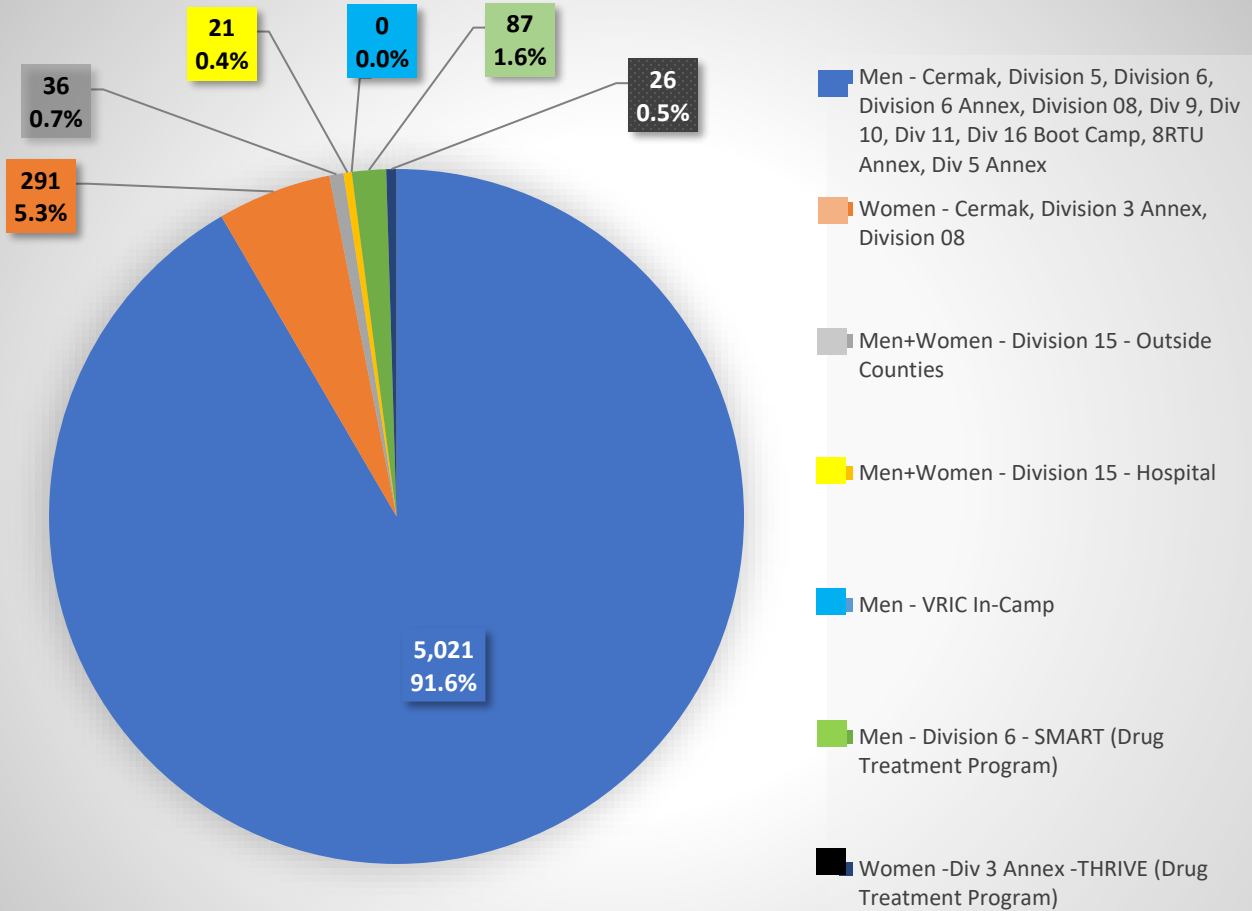

Sheriff's Daily Report

4/22/2023

Under the Custody of the Sheriff	
Total Male and Female	7,416
Jail Population	5,482
Community Corrections	1,934

Jail Population - Behind the Walls

Sheriff's Daily Report

4/22/2023

CCSO Population Demographics