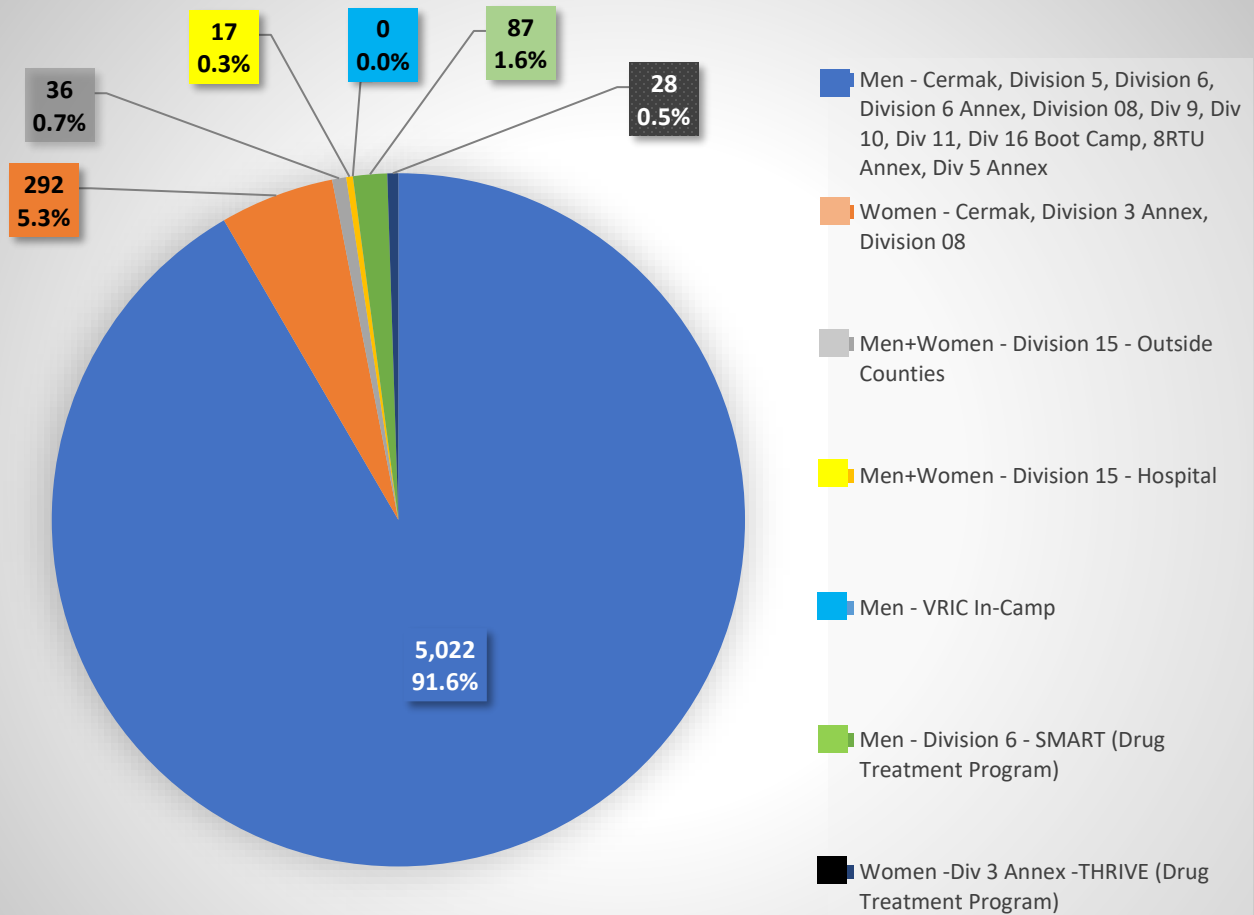

Sheriff's Daily Report

4/21/2023

Under the Custody of the Sheriff	
Total Male and Female	7,418
Jail Population	5,482
Community Corrections	1,936

Jail Population - Behind the Walls

Sheriff's Daily Report

4/21/2023

CCSO Population Demographics