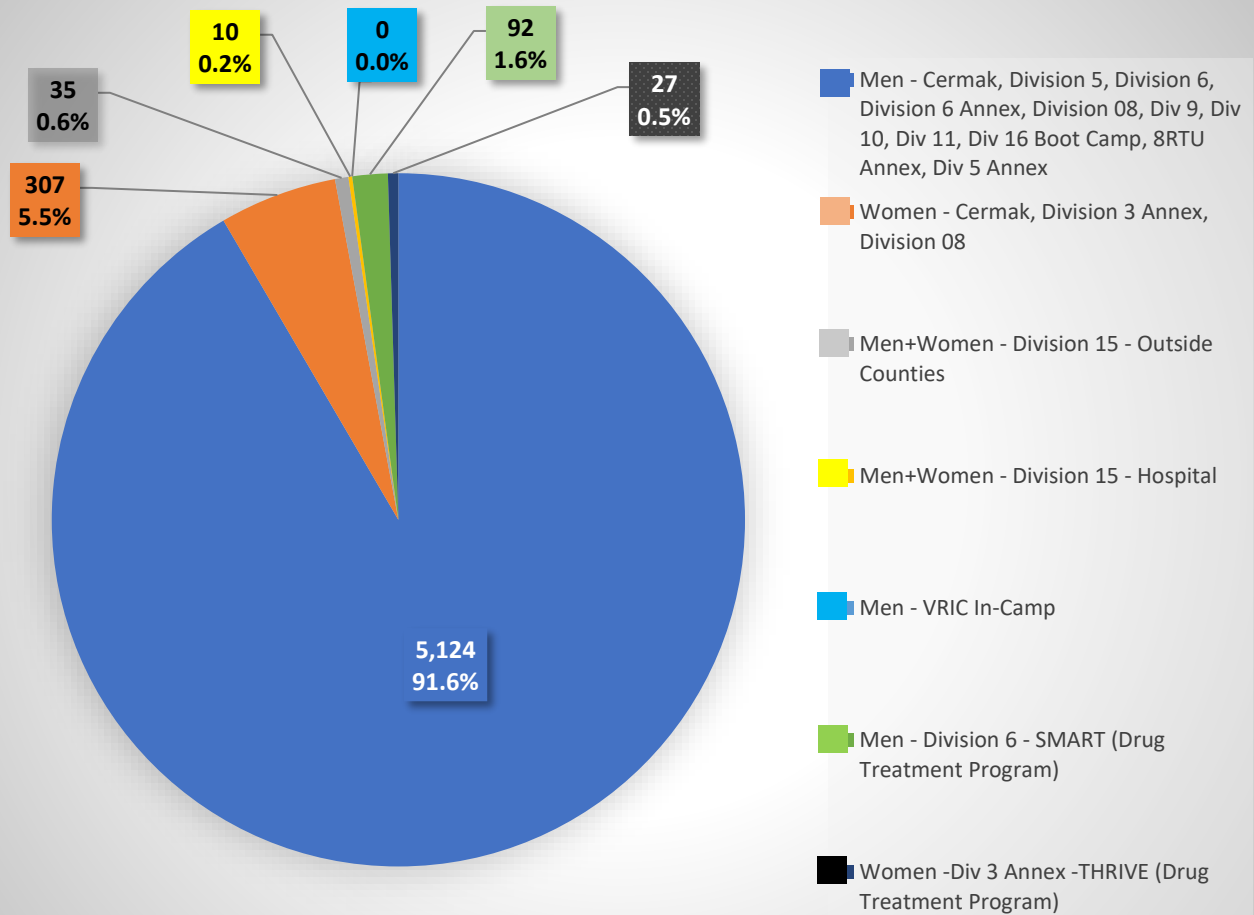

# Sheriff's Daily Report

## 4/17/2023

Under the Custody of the Sheriff	
<b>Total Male and Female</b>	<b>7,539</b>
Jail Population	5,595
Community Corrections	1,944

### Jail Population - Behind the Walls