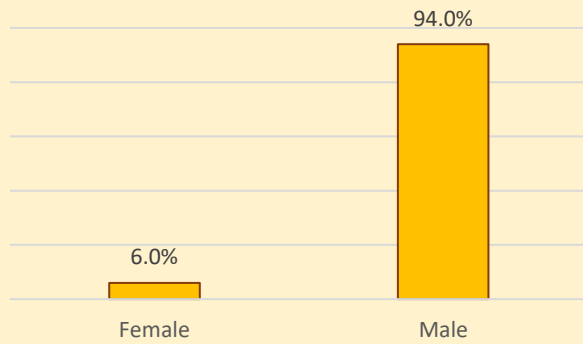

Sheriff's Daily Report

4/17/2023

CCSO Population Demographics

In Confinement

Gender ID Distribution