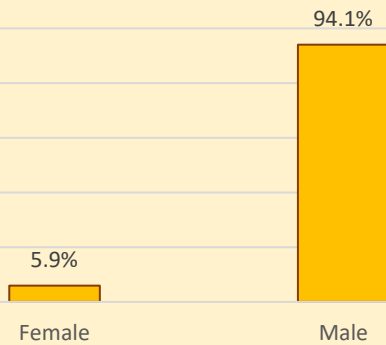

CCSO Population Demographics

In Confinement

Gender ID Distribution