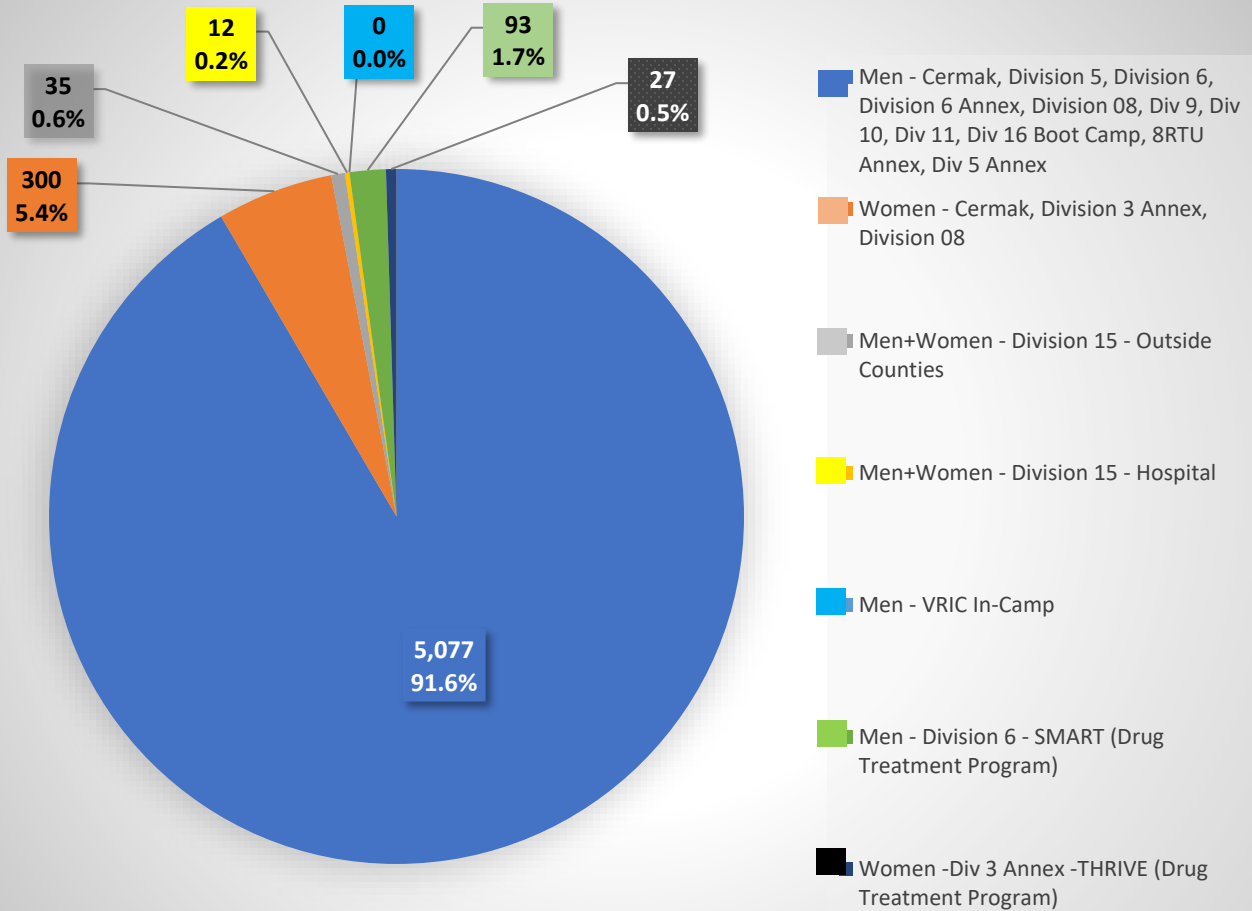

# Sheriff's Daily Report

## 4/16/2023

Under the Custody of the Sheriff	
Total Male and Female	7,472
Jail Population	5,544
Community Corrections	1,928

### Jail Population - Behind the Walls