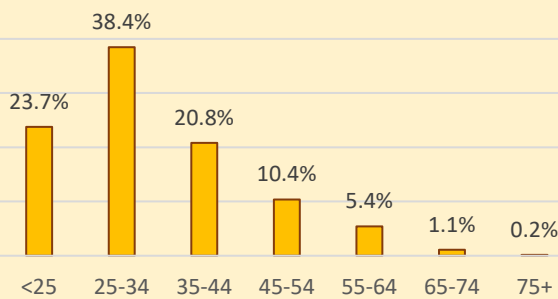

Sheriff's Daily Report

4/14/2023

Under the Custody of the Sheriff	
Total Male and Female	7,403
Jail Population	5,480
Community Corrections	1,923

Jail Population - Behind the Walls

Sheriff's Daily Report

4/14/2023

CCSO Population Demographics

In Confinement

Gender ID Distribution

Race Distribution

Age Distribution

Community Corrections

Gender ID Distribution

Race Distribution

Age Distribution