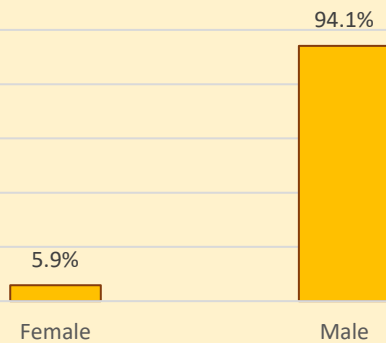

Sheriff's Daily Report

4/14/2023

Under the Custody of the Sheriff	
Total Male and Female	7,403
Jail Population	5,480
Community Corrections	1,923

Jail Population - Behind the Walls

Sheriff's Daily Report

4/14/2023

CCSO Population Demographics

In Confinement

Gender ID Distribution

Race Distribution

Age Distribution

Community Corrections

Gender ID Distribution

Race Distribution

Age Distribution