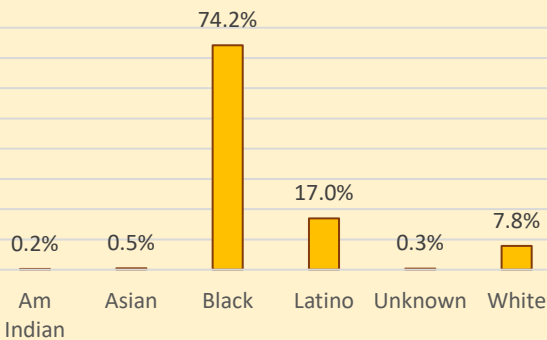

Sheriff's Daily Report

4/14/2023

Under the Custody of the Sheriff	
Total Male and Female	7,403
Jail Population	5,480
Community Corrections	1,923

Jail Population - Behind the Walls

Sheriff's Daily Report

4/14/2023

CCSO Population Demographics

In Confinement

Gender ID Distribution

Race Distribution

Age Distribution

Community Corrections

Gender ID Distribution

Race Distribution

Age Distribution