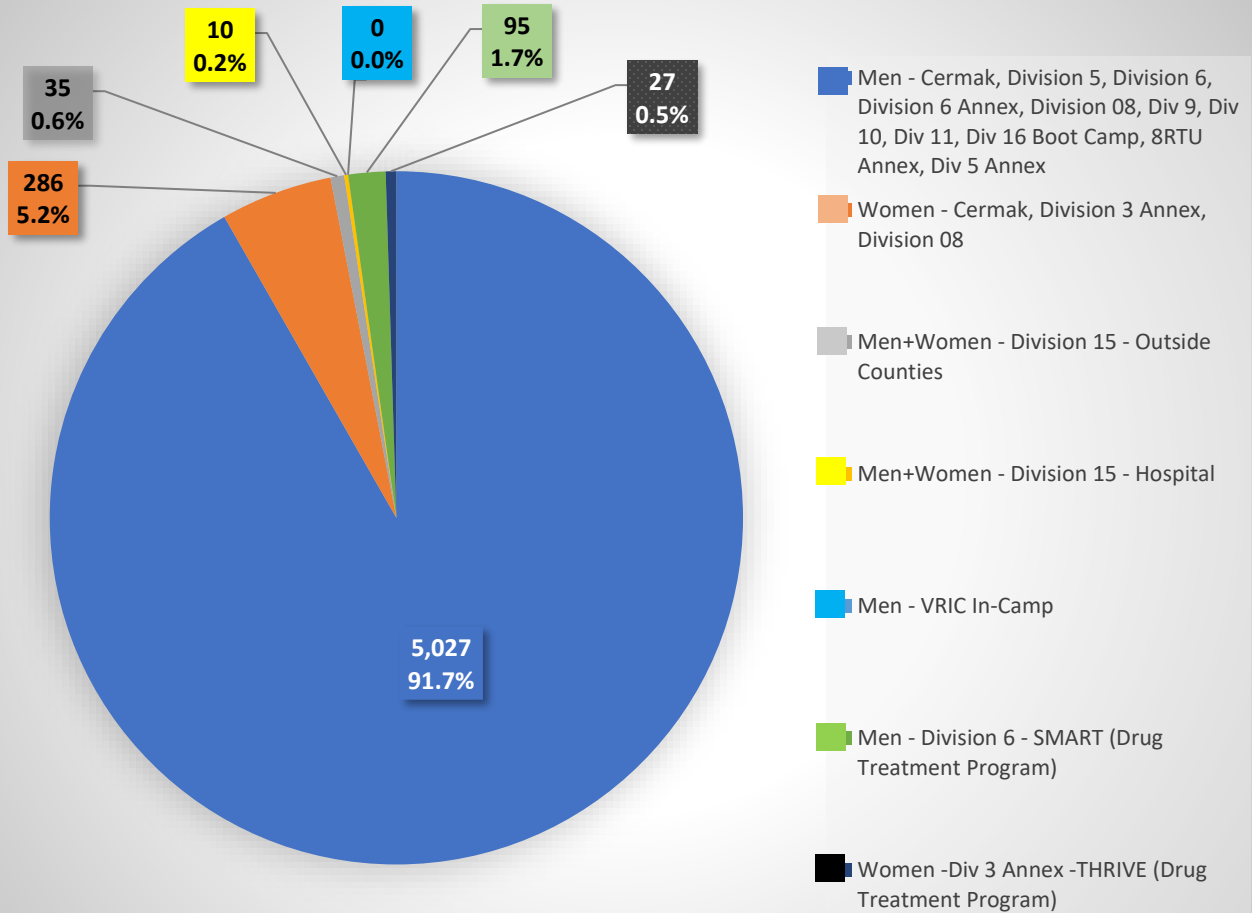

Sheriff's Daily Report

4/14/2023

Under the Custody of the Sheriff	
Total Male and Female	7,403
Jail Population	5,480
Community Corrections	1,923

Jail Population - Behind the Walls

Sheriff's Daily Report

4/14/2023

CCSO Population Demographics

In Confinement

Gender ID Distribution

Race Distribution

Age Distribution

Community Corrections

Gender ID Distribution

Race Distribution

Age Distribution