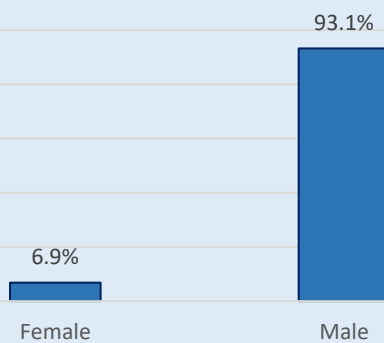

Sheriff's Daily Report

4/14/2023

Under the Custody of the Sheriff	
Total Male and Female	7,403
Jail Population	5,480
Community Corrections	1,923

Jail Population - Behind the Walls

Sheriff's Daily Report

4/14/2023

CCSO Population Demographics

In Confinement

Gender ID Distribution

Race Distribution

Age Distribution

Community Corrections

Gender ID Distribution

Race Distribution

Age Distribution