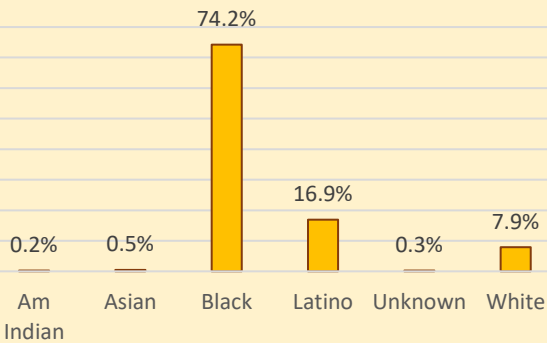

Sheriff's Daily Report

4/13/2023

Under the Custody of the Sheriff	
Total Male and Female	7,405
Jail Population	5,474
Community Corrections	1,931

Jail Population - Behind the Walls

Sheriff's Daily Report

4/13/2023

CCSO Population Demographics

In Confinement

Gender ID Distribution

Race Distribution

Age Distribution

Community Corrections

Gender ID Distribution

Race Distribution

Age Distribution