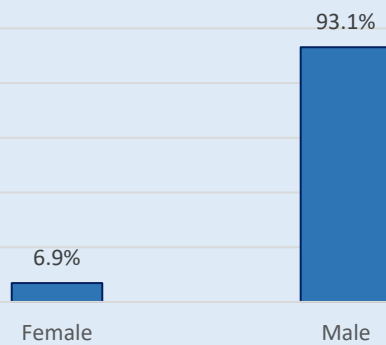

Sheriff's Daily Report

4/13/2023

Under the Custody of the Sheriff	
Total Male and Female	7,405
Jail Population	5,474
Community Corrections	1,931

Jail Population - Behind the Walls

Sheriff's Daily Report

4/13/2023

CCSO Population Demographics

In Confinement

Gender ID Distribution

Race Distribution

Age Distribution

Community Corrections

Gender ID Distribution

Race Distribution

Age Distribution