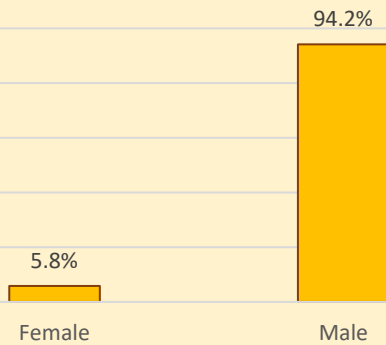

Sheriff's Daily Report

4/13/2023

Under the Custody of the Sheriff	
Total Male and Female	7,405
Jail Population	5,474
Community Corrections	1,931

Jail Population - Behind the Walls

Sheriff's Daily Report

4/13/2023

CCSO Population Demographics

In Confinement

Gender ID Distribution

Race Distribution

Age Distribution

Community Corrections

Gender ID Distribution

Race Distribution

Age Distribution