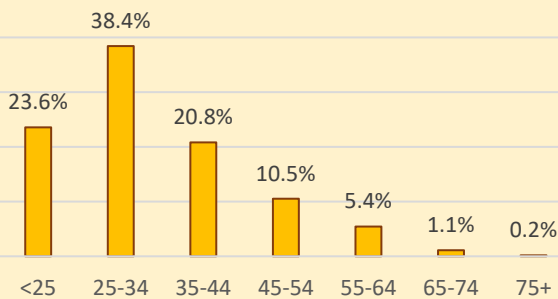

Sheriff's Daily Report

4/13/2023

Under the Custody of the Sheriff	
Total Male and Female	7,405
Jail Population	5,474
Community Corrections	1,931

Jail Population - Behind the Walls

Sheriff's Daily Report

4/13/2023

CCSO Population Demographics

In Confinement

Gender ID Distribution

Race Distribution

Age Distribution

Community Corrections

Gender ID Distribution

Race Distribution

Age Distribution