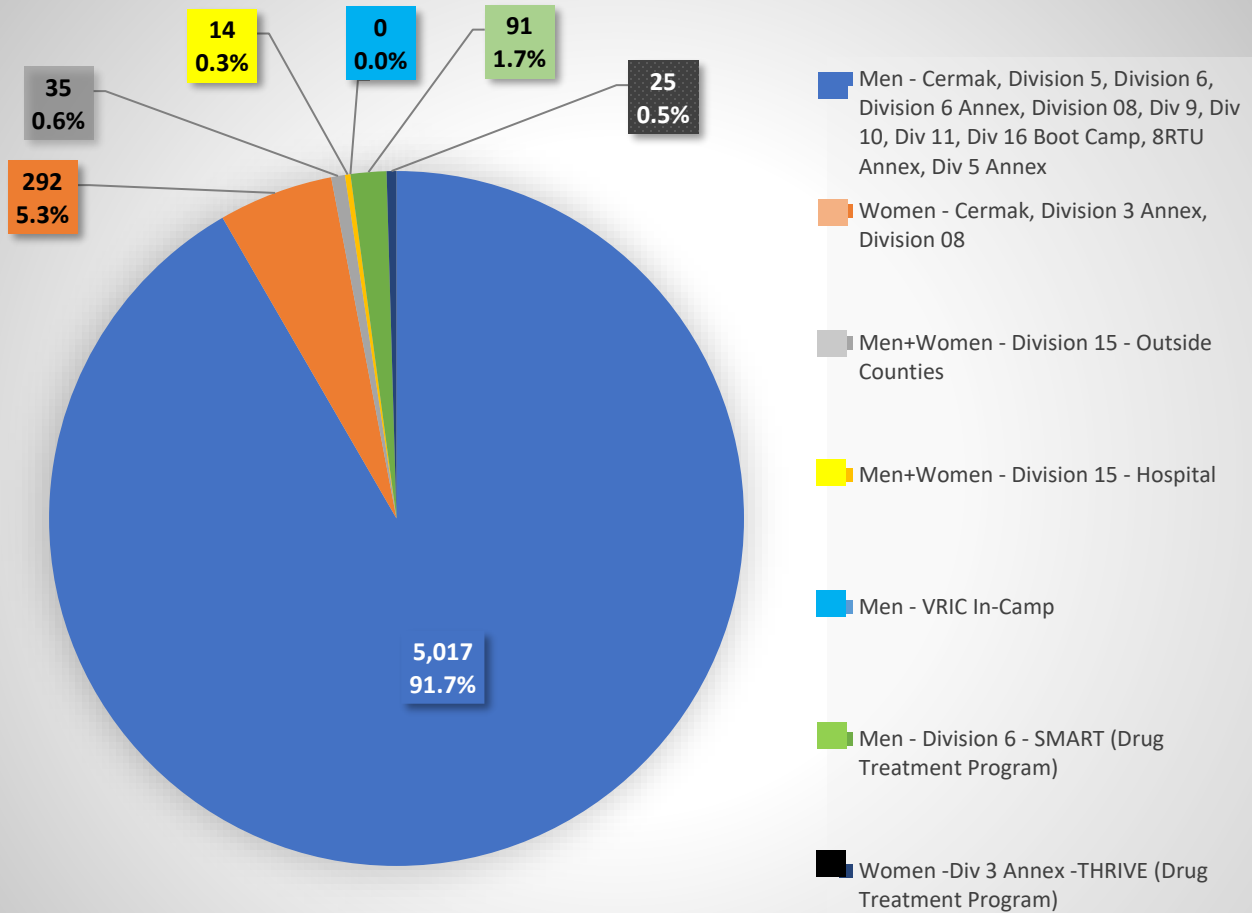

Sheriff's Daily Report

4/13/2023

Under the Custody of the Sheriff	
Total Male and Female	7,405
Jail Population	5,474
Community Corrections	1,931

Jail Population - Behind the Walls

Sheriff's Daily Report

4/13/2023

CCSO Population Demographics

In Confinement

Gender ID Distribution

Race Distribution

Age Distribution

Community Corrections

Gender ID Distribution

Race Distribution

Age Distribution