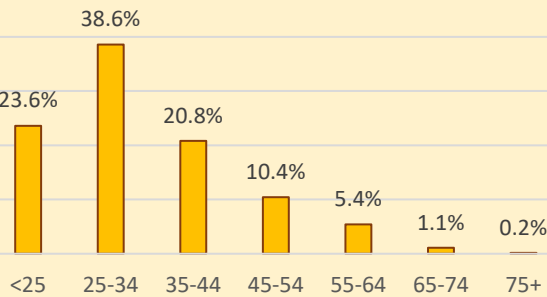

Sheriff's Daily Report

4/12/2023

Under the Custody of the Sheriff	
Total Male and Female	7,458
Jail Population	5,530
Community Corrections	1,928

Jail Population - Behind the Walls

Sheriff's Daily Report

4/12/2023

CCSO Population Demographics

In Confinement

Gender ID Distribution

Race Distribution

Age Distribution

Community Corrections

Gender ID Distribution

Race Distribution

Age Distribution