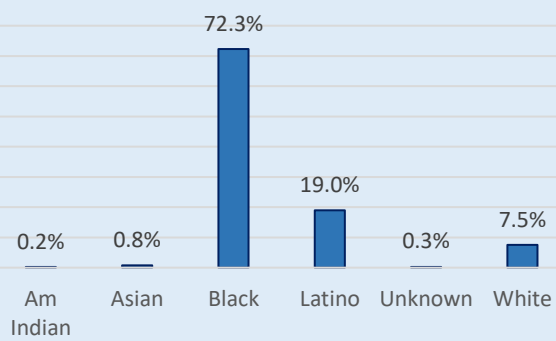

Sheriff's Daily Report

4/12/2023

Under the Custody of the Sheriff	
Total Male and Female	7,458
Jail Population	5,530
Community Corrections	1,928

Jail Population - Behind the Walls

Sheriff's Daily Report

4/12/2023

CCSO Population Demographics

In Confinement

Gender ID Distribution

Race Distribution

Age Distribution

Community Corrections

Gender ID Distribution

Race Distribution

Age Distribution