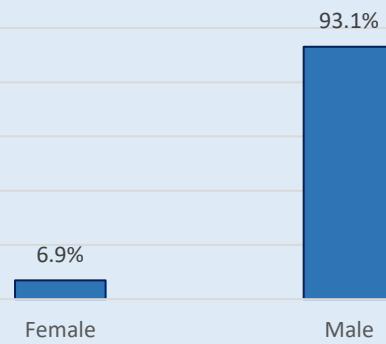

Sheriff's Daily Report

4/12/2023

Under the Custody of the Sheriff	
Total Male and Female	7,458
Jail Population	5,530
Community Corrections	1,928

Jail Population - Behind the Walls

Sheriff's Daily Report

4/12/2023

CCSO Population Demographics

In Confinement

Gender ID Distribution

Race Distribution

Age Distribution

Community Corrections

Gender ID Distribution

Race Distribution

Age Distribution