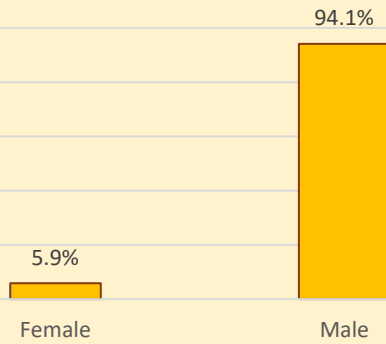

Sheriff's Daily Report

4/12/2023

Under the Custody of the Sheriff	
Total Male and Female	7,458
Jail Population	5,530
Community Corrections	1,928

Jail Population - Behind the Walls

Sheriff's Daily Report

4/12/2023

CCSO Population Demographics

In Confinement

Gender ID Distribution

Race Distribution

Age Distribution

Community Corrections

Gender ID Distribution

Race Distribution

Age Distribution