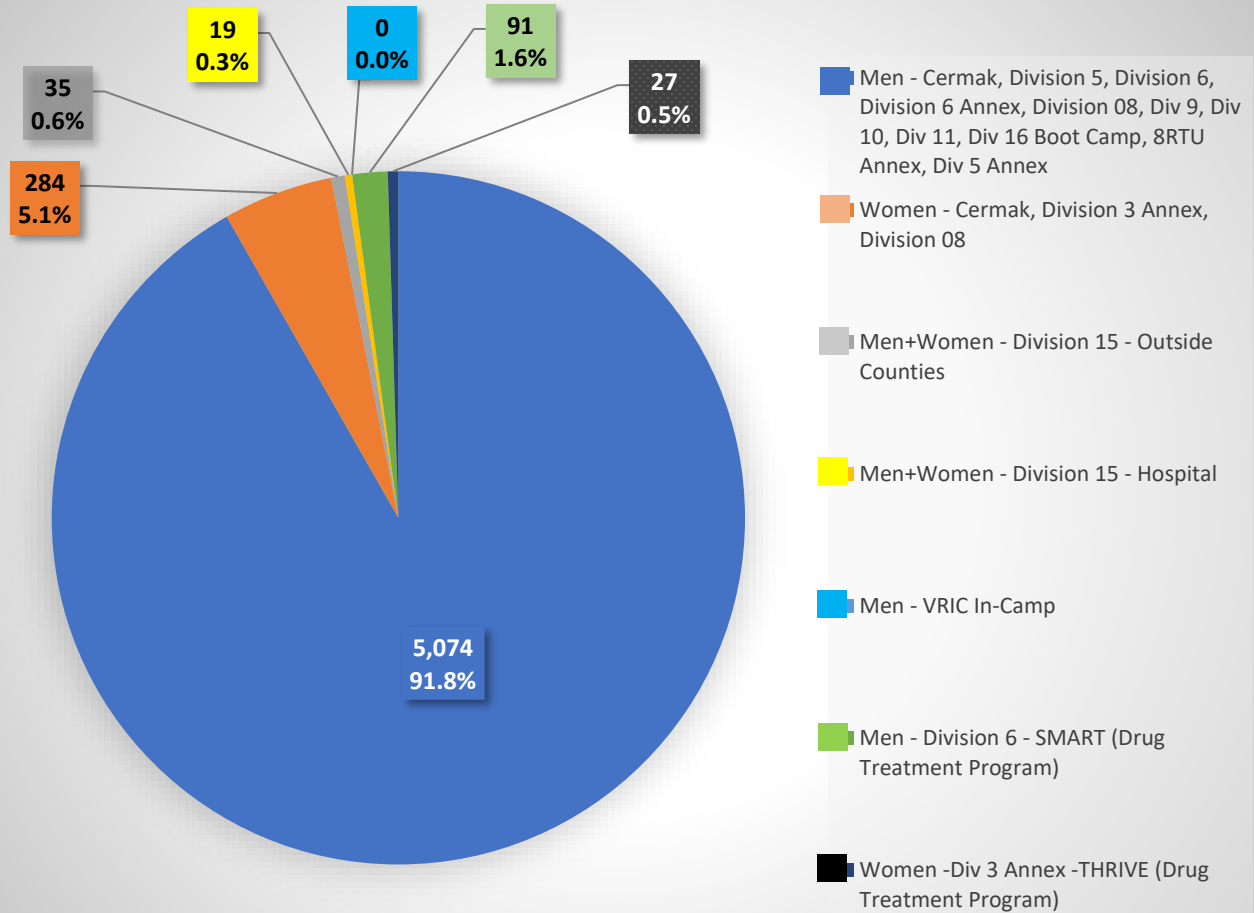

Sheriff's Daily Report

4/12/2023

Under the Custody of the Sheriff	
Total Male and Female	7,458
Jail Population	5,530
Community Corrections	1,928

Jail Population - Behind the Walls

Sheriff's Daily Report

4/12/2023

CCSO Population Demographics

In Confinement

Gender ID Distribution

Race Distribution

Age Distribution

Community Corrections

Gender ID Distribution

Race Distribution

Age Distribution