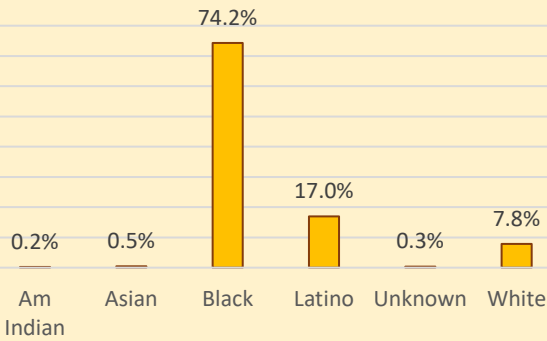

Sheriff's Daily Report

4/12/2023

Under the Custody of the Sheriff	
Total Male and Female	7,458
Jail Population	5,530
Community Corrections	1,928

Jail Population - Behind the Walls

Sheriff's Daily Report

4/12/2023

CCSO Population Demographics

In Confinement

Gender ID Distribution

Race Distribution

Age Distribution

Community Corrections

Gender ID Distribution

Race Distribution

Age Distribution