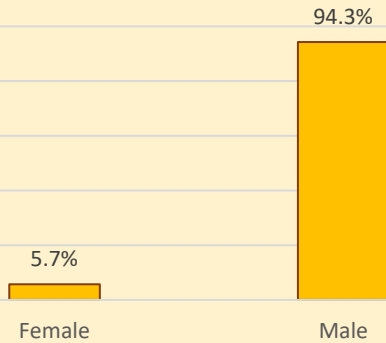

CCSO Population Demographics

In Confinement

Gender ID Distribution