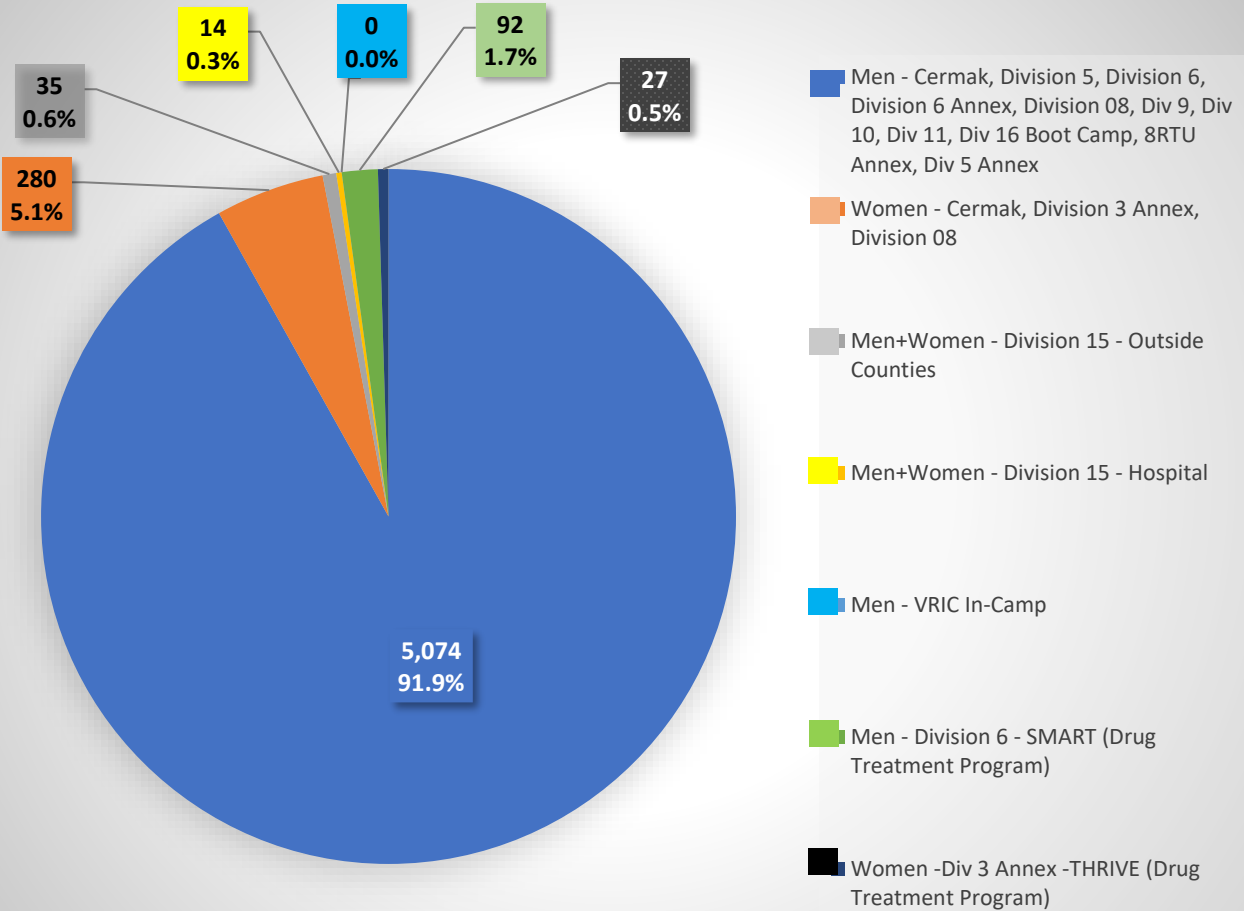

# Sheriff's Daily Report

## 4/11/2023

Under the Custody of the Sheriff	
Total Male and Female	7,452
Jail Population	5,522
Community Corrections	1,930

### Jail Population - Behind the Walls