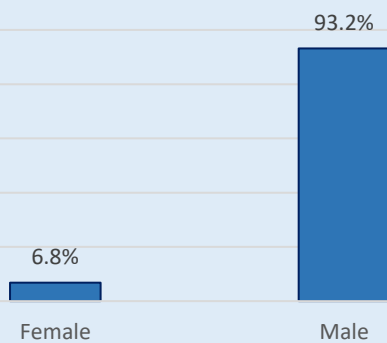

Sheriff's Daily Report

4/10/2023

Under the Custody of the Sheriff	
Total Male and Female	7,537
Jail Population	5,592
Community Corrections	1,945

Jail Population - Behind the Walls

Sheriff's Daily Report

4/10/2023

CCSO Population Demographics

In Confinement

Gender ID Distribution

Race Distribution

Age Distribution

Community Corrections

Gender ID Distribution

Race Distribution

Age Distribution