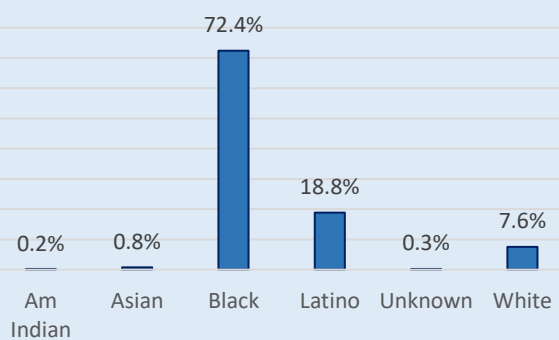

Sheriff's Daily Report

4/10/2023

Under the Custody of the Sheriff	
Total Male and Female	7,537
Jail Population	5,592
Community Corrections	1,945

Jail Population - Behind the Walls

Sheriff's Daily Report

4/10/2023

CCSO Population Demographics

In Confinement

Gender ID Distribution

Race Distribution

Age Distribution

Community Corrections

Gender ID Distribution

Race Distribution

Age Distribution