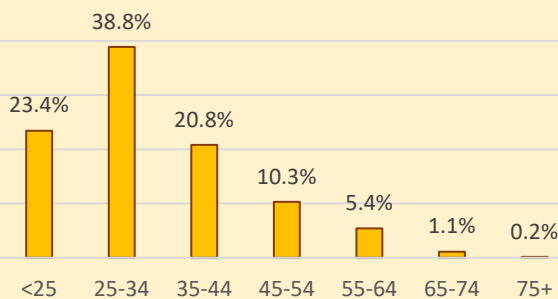

Sheriff's Daily Report

4/10/2023

Under the Custody of the Sheriff	
Total Male and Female	7,537
Jail Population	5,592
Community Corrections	1,945

Jail Population - Behind the Walls

Sheriff's Daily Report

4/10/2023

CCSO Population Demographics

In Confinement

Gender ID Distribution

Race Distribution

Age Distribution

Community Corrections

Gender ID Distribution

Race Distribution

Age Distribution