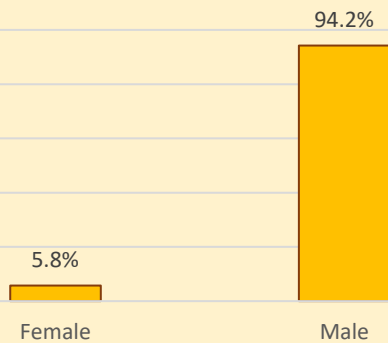

Sheriff's Daily Report

4/10/2023

Under the Custody of the Sheriff	
Total Male and Female	7,537
Jail Population	5,592
Community Corrections	1,945

Jail Population - Behind the Walls

Sheriff's Daily Report

4/10/2023

CCSO Population Demographics

In Confinement

Gender ID Distribution

Race Distribution

Age Distribution

Community Corrections

Gender ID Distribution

Race Distribution

Age Distribution