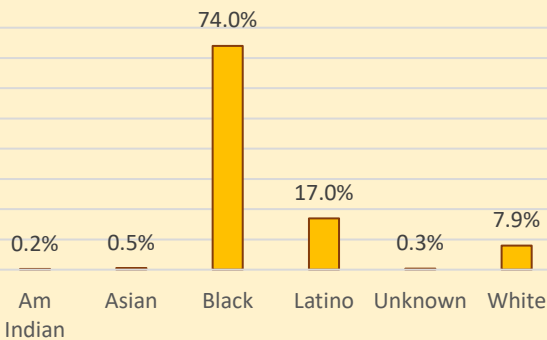

Sheriff's Daily Report

4/10/2023

Under the Custody of the Sheriff	
Total Male and Female	7,537
Jail Population	5,592
Community Corrections	1,945

Jail Population - Behind the Walls

Sheriff's Daily Report

4/10/2023

CCSO Population Demographics

In Confinement

Gender ID Distribution

Race Distribution

Age Distribution

Community Corrections

Gender ID Distribution

Race Distribution

Age Distribution