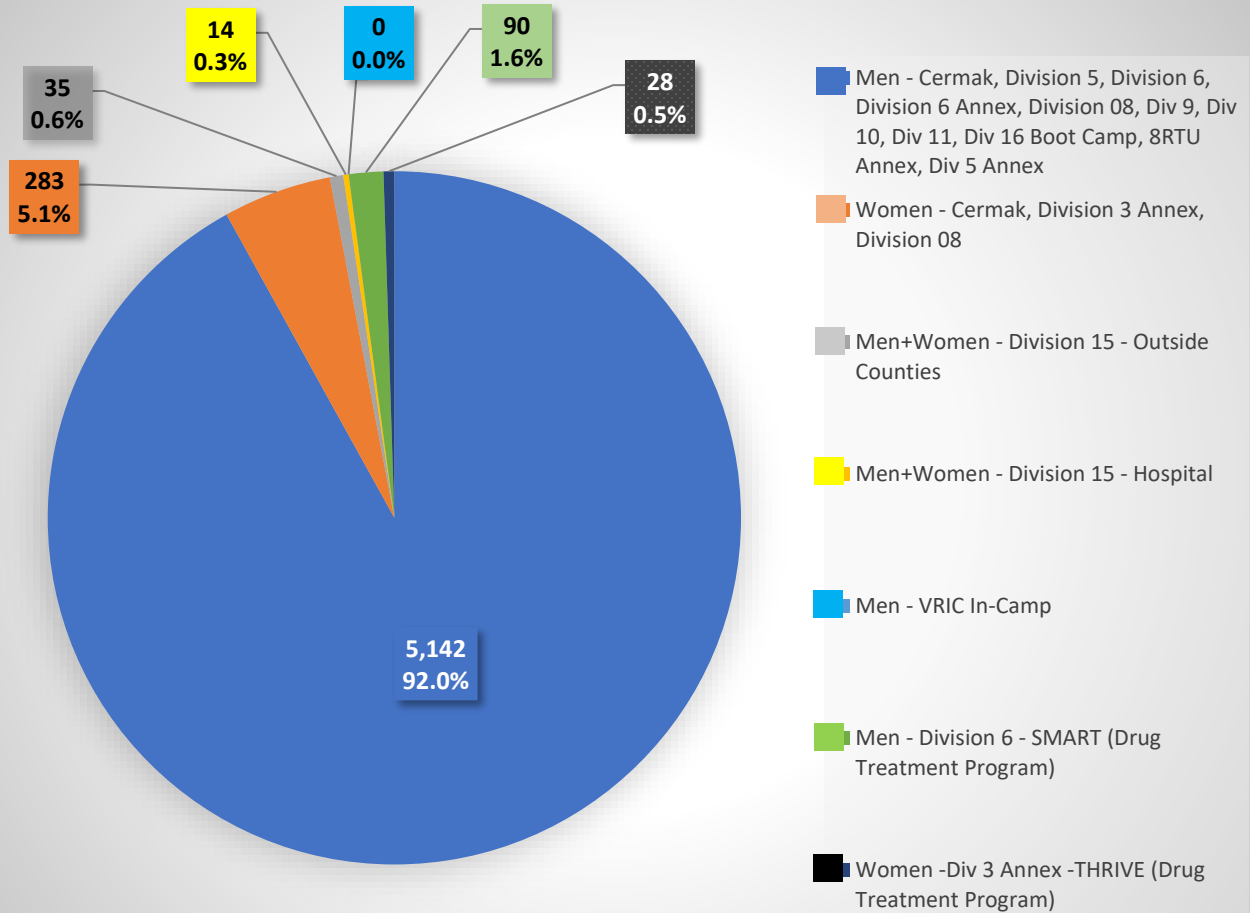

Sheriff's Daily Report

4/10/2023

Under the Custody of the Sheriff	
Total Male and Female	7,537
Jail Population	5,592
Community Corrections	1,945

Jail Population - Behind the Walls

Sheriff's Daily Report

4/10/2023

CCSO Population Demographics

In Confinement

Gender ID Distribution

Race Distribution

Age Distribution

Community Corrections

Gender ID Distribution

Race Distribution

Age Distribution