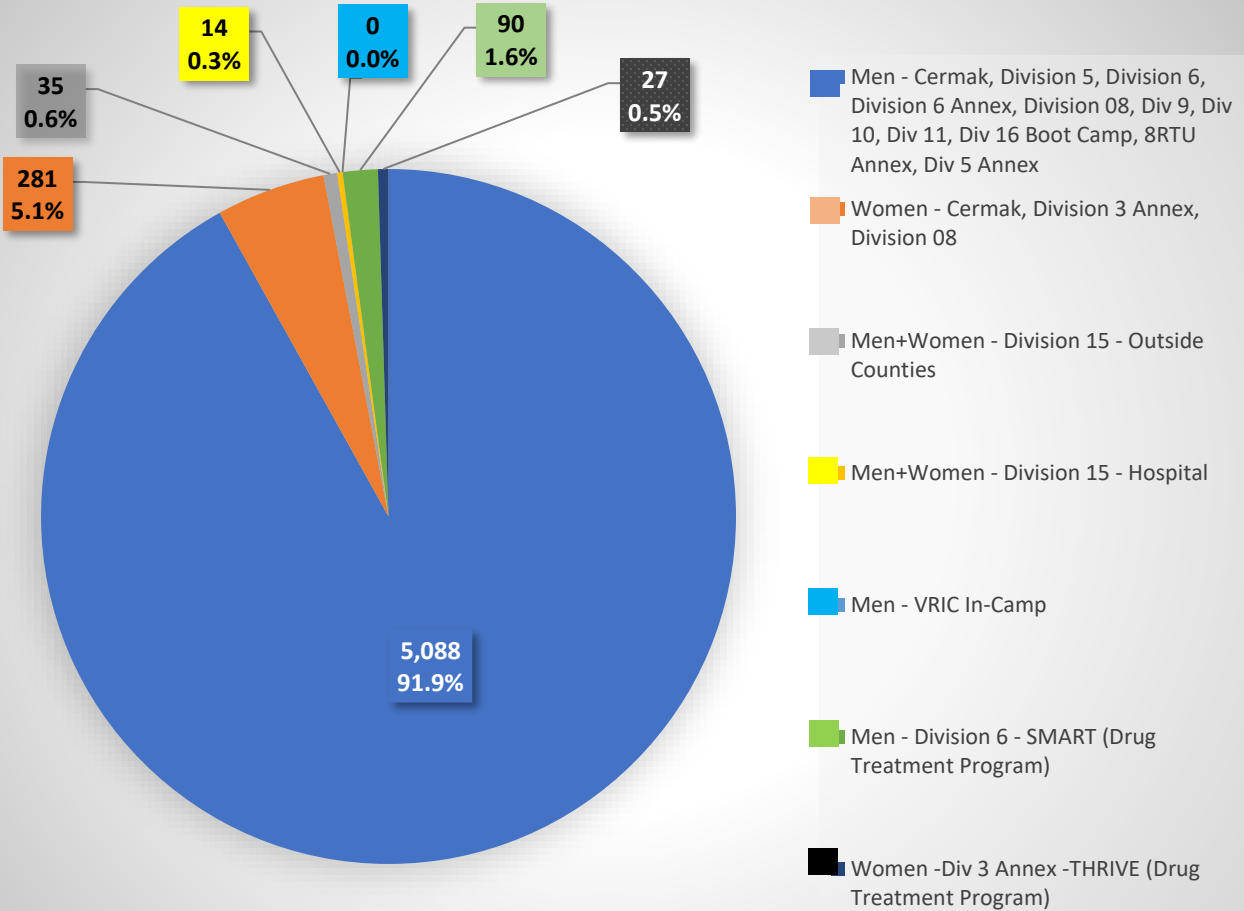

Sheriff's Daily Report

4/9/2023

Under the Custody of the Sheriff	
Total Male and Female	7,472
Jail Population	5,535
Community Corrections	1,937

Jail Population - Behind the Walls

Sheriff's Daily Report

4/9/2023

CCSO Population Demographics