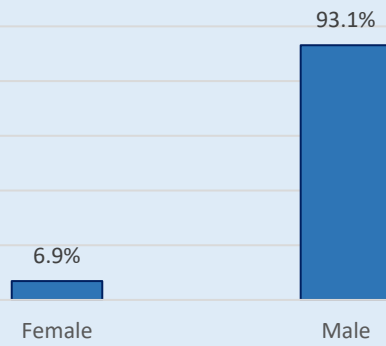

Sheriff's Daily Report

4/8/2023

Under the Custody of the Sheriff	
Total Male and Female	7,414
Jail Population	5,486
Community Corrections	1,928

Jail Population - Behind the Walls

Sheriff's Daily Report

4/8/2023

CCSO Population Demographics

In Confinement

Gender ID Distribution

Race Distribution

Age Distribution

Community Corrections

Gender ID Distribution

Race Distribution

Age Distribution