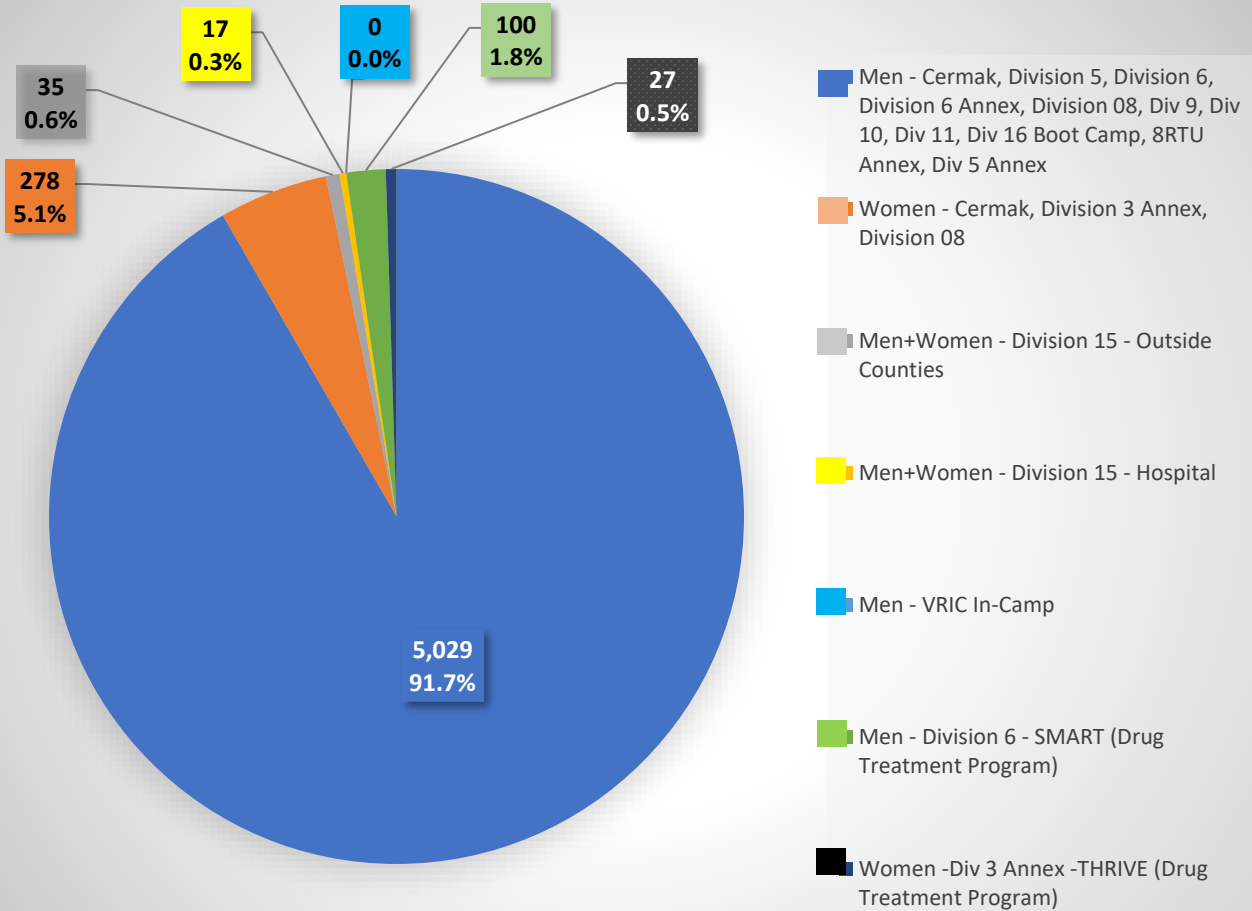

Sheriff's Daily Report

4/8/2023

Under the Custody of the Sheriff	
Total Male and Female	7,414
Jail Population	5,486
Community Corrections	1,928

Jail Population - Behind the Walls

Sheriff's Daily Report

4/8/2023

CCSO Population Demographics

In Confinement

Gender ID Distribution

Race Distribution

Age Distribution

Community Corrections

Gender ID Distribution

Race Distribution

Age Distribution