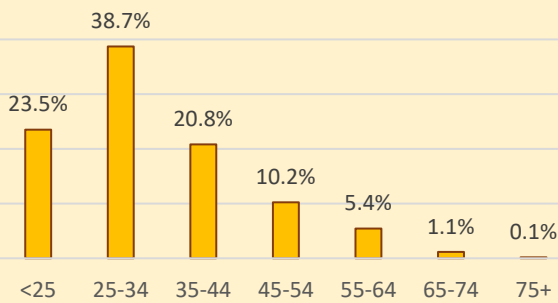

Sheriff's Daily Report

4/8/2023

Under the Custody of the Sheriff	
Total Male and Female	7,414
Jail Population	5,486
Community Corrections	1,928

Jail Population - Behind the Walls

Sheriff's Daily Report

4/8/2023

CCSO Population Demographics

In Confinement

Gender ID Distribution

Race Distribution

Age Distribution

Community Corrections

Gender ID Distribution

Race Distribution

Age Distribution