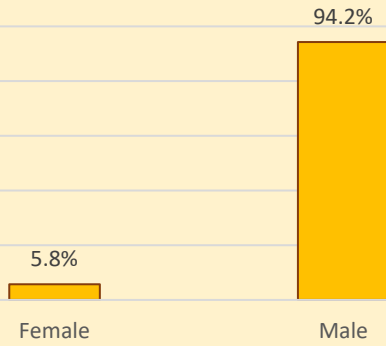

Sheriff's Daily Report

4/8/2023

Under the Custody of the Sheriff	
Total Male and Female	7,414
Jail Population	5,486
Community Corrections	1,928

Jail Population - Behind the Walls

Sheriff's Daily Report

4/8/2023

CCSO Population Demographics

In Confinement

Gender ID Distribution

Race Distribution

Age Distribution

Community Corrections

Gender ID Distribution

Race Distribution

Age Distribution