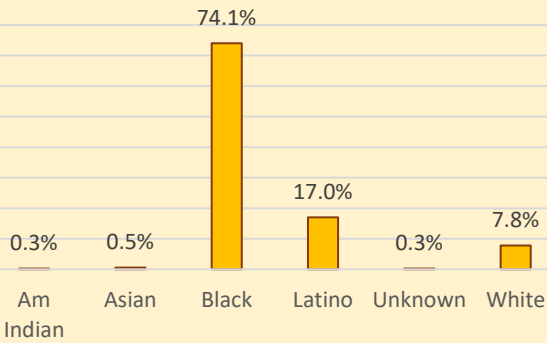

Sheriff's Daily Report

4/8/2023

Under the Custody of the Sheriff	
Total Male and Female	7,414
Jail Population	5,486
Community Corrections	1,928

Jail Population - Behind the Walls

Sheriff's Daily Report

4/8/2023

CCSO Population Demographics

In Confinement

Gender ID Distribution

Race Distribution

Age Distribution

Community Corrections

Gender ID Distribution

Race Distribution

Age Distribution