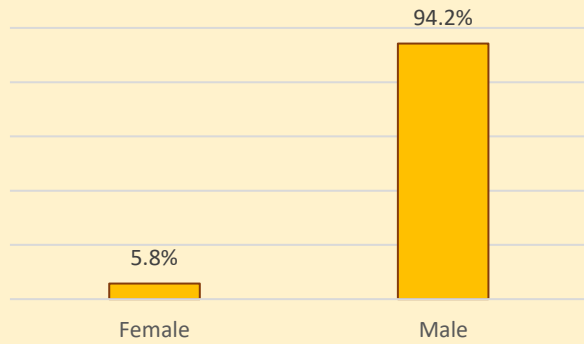

Sheriff's Daily Report

4/7/2023

Under the Custody of the Sheriff	
Total Male and Female	7,410
Jail Population	5,495
Community Corrections	1,915

Jail Population - Behind the Walls

Sheriff's Daily Report

4/7/2023

CCSO Population Demographics

In Confinement

Gender ID Distribution

Race Distribution

Age Distribution

Community Corrections

Gender ID Distribution

Race Distribution

Age Distribution