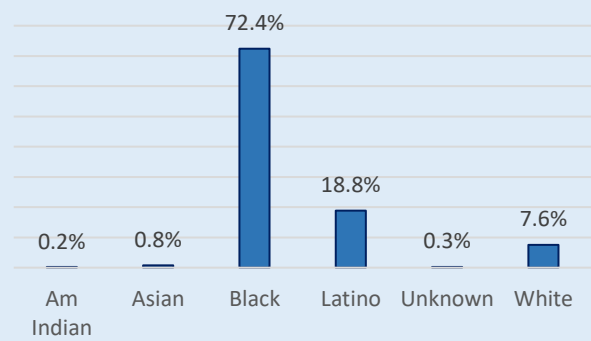

Sheriff's Daily Report

4/7/2023

Under the Custody of the Sheriff	
Total Male and Female	7,410
Jail Population	5,495
Community Corrections	1,915

Jail Population - Behind the Walls

Sheriff's Daily Report

4/7/2023

CCSO Population Demographics

In Confinement

Gender ID Distribution

Race Distribution

Age Distribution

Community Corrections

Gender ID Distribution

Race Distribution

Age Distribution