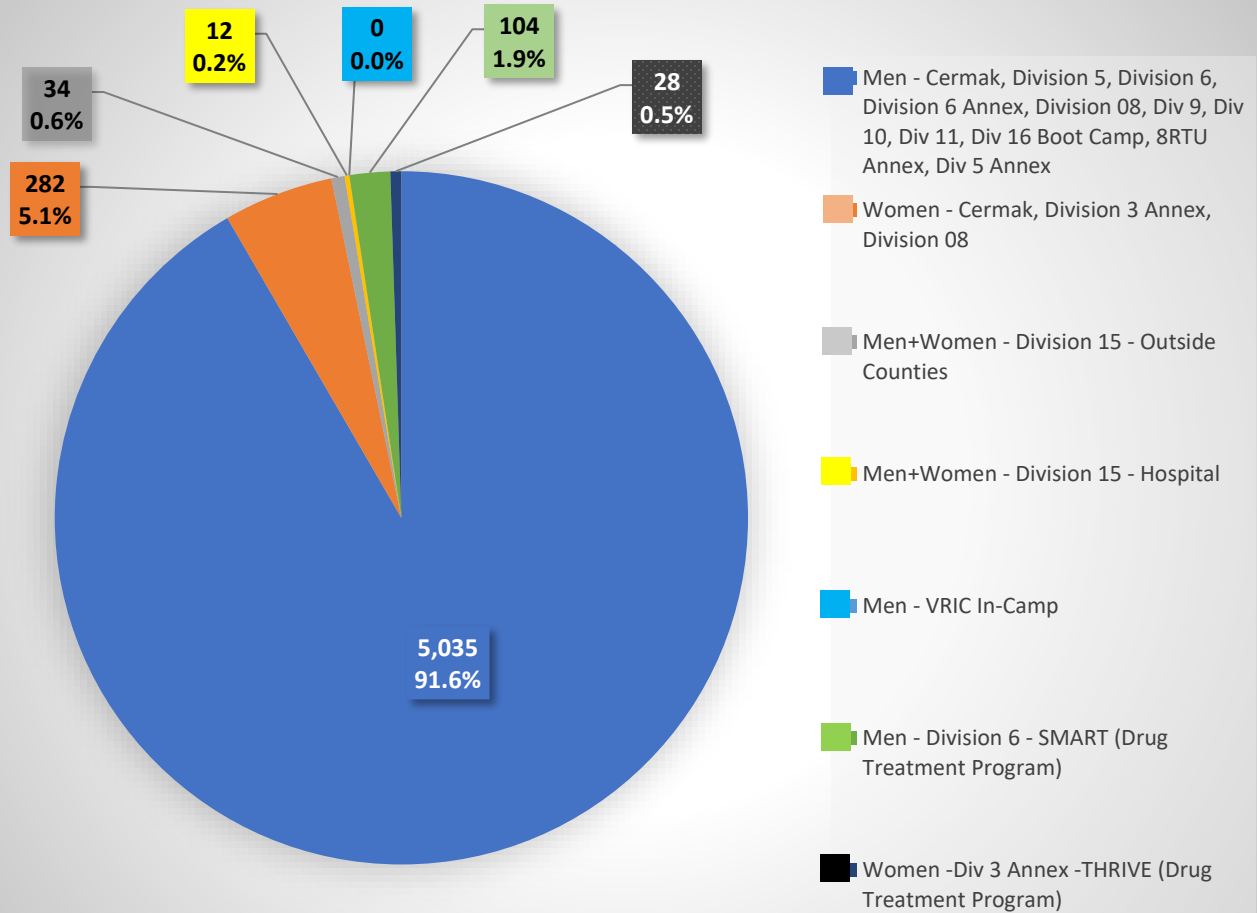

Sheriff's Daily Report

4/7/2023

Under the Custody of the Sheriff	
Total Male and Female	7,410
Jail Population	5,495
Community Corrections	1,915

Jail Population - Behind the Walls

Sheriff's Daily Report

4/7/2023

CCSO Population Demographics

In Confinement

Gender ID Distribution

Race Distribution

Age Distribution

Community Corrections

Gender ID Distribution

Race Distribution

Age Distribution