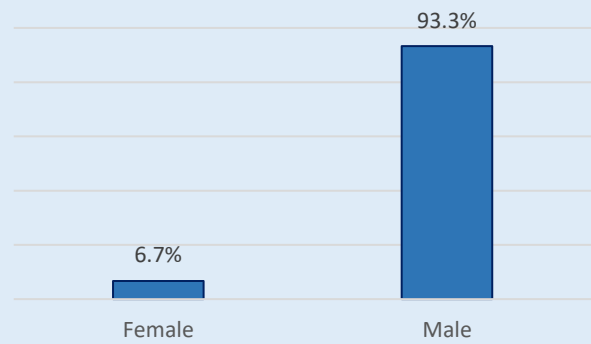

Sheriff's Daily Report

4/7/2023

Under the Custody of the Sheriff	
Total Male and Female	7,410
Jail Population	5,495
Community Corrections	1,915

Jail Population - Behind the Walls

Sheriff's Daily Report

4/7/2023

CCSO Population Demographics

In Confinement

Gender ID Distribution

Race Distribution

Age Distribution

Community Corrections

Gender ID Distribution

Race Distribution

Age Distribution