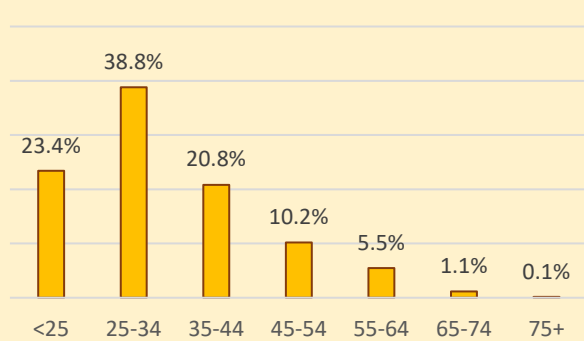

Sheriff's Daily Report

4/7/2023

Under the Custody of the Sheriff	
Total Male and Female	7,410
Jail Population	5,495
Community Corrections	1,915

Jail Population - Behind the Walls

Sheriff's Daily Report

4/7/2023

CCSO Population Demographics

In Confinement

Gender ID Distribution

Race Distribution

Age Distribution

Community Corrections

Gender ID Distribution

Race Distribution

Age Distribution