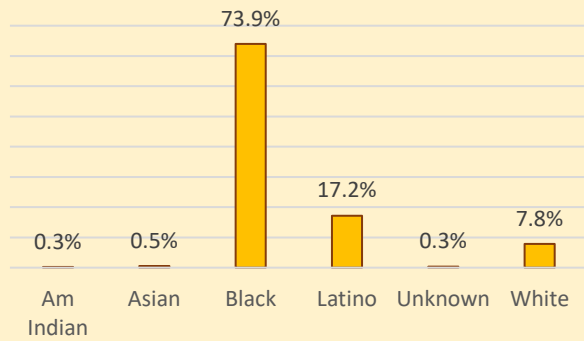

Sheriff's Daily Report

4/7/2023

Under the Custody of the Sheriff	
Total Male and Female	7,410
Jail Population	5,495
Community Corrections	1,915

Jail Population - Behind the Walls

Sheriff's Daily Report

4/7/2023

CCSO Population Demographics

In Confinement

Gender ID Distribution

Race Distribution

Age Distribution

Community Corrections

Gender ID Distribution

Race Distribution

Age Distribution