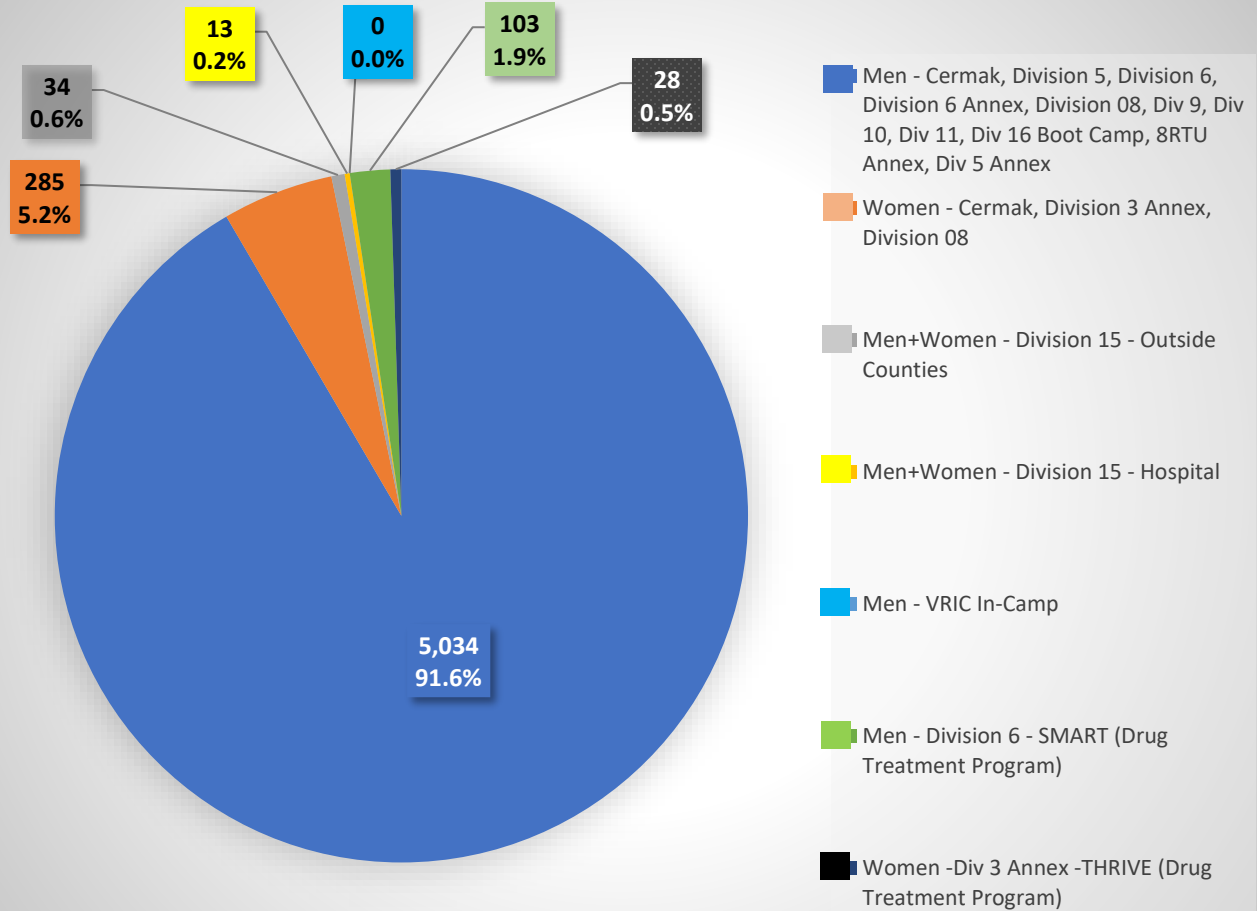

# Sheriff's Daily Report

4/6/2023

Under the Custody of the Sheriff	
Total Male and Female	7,416
Jail Population	5,497
Community Corrections	1,919

## Jail Population - Behind the Walls

### In Confinement

Gender ID Distribution

Race Distribution

Age Distribution