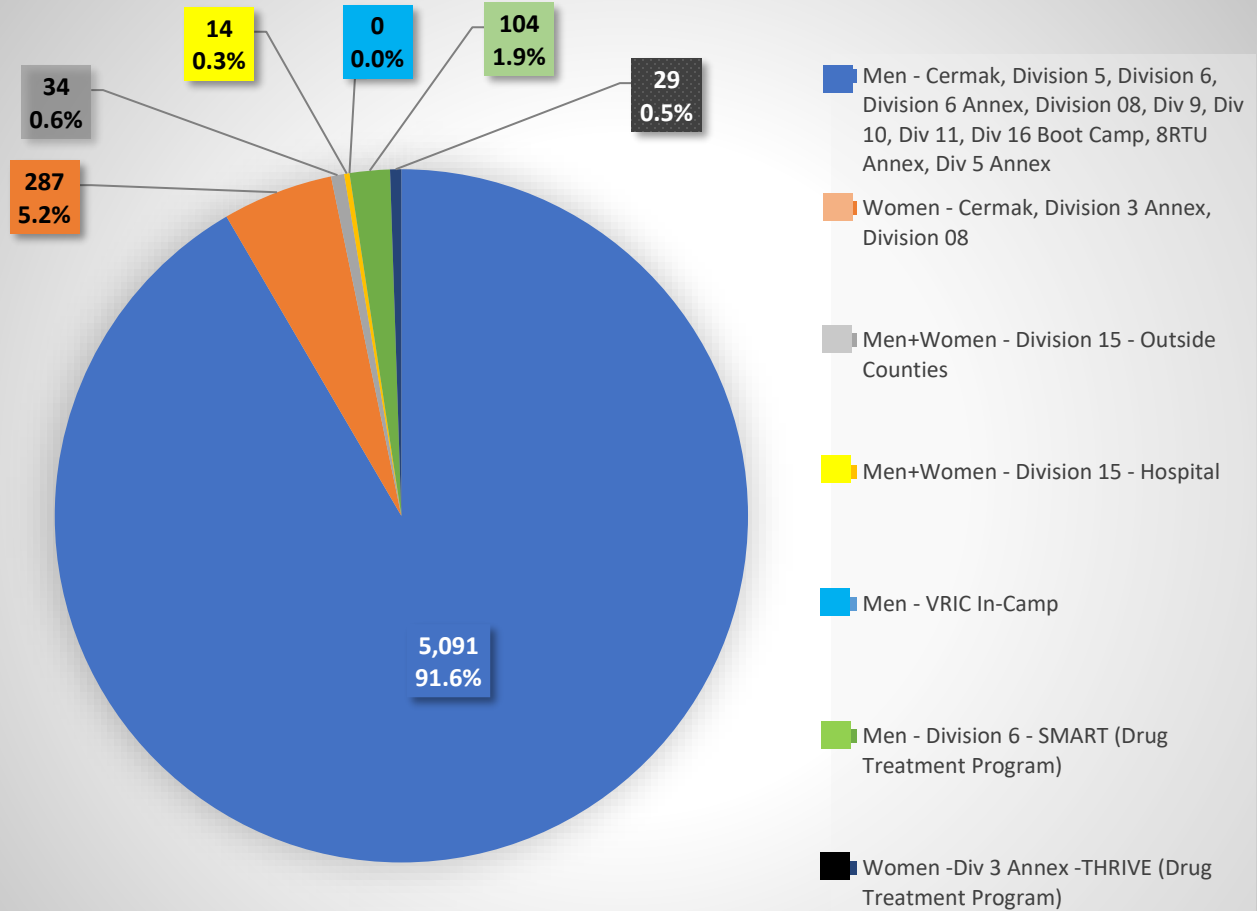

Sheriff's Daily Report

4/5/2023

Under the Custody of the Sheriff	
Total Male and Female	7,471
Jail Population	5,559
Community Corrections	1,912

Jail Population - Behind the Walls

Sheriff's Daily Report

4/5/2023

CCSO Population Demographics

In Confinement

Gender ID Distribution

Race Distribution

Age Distribution

Community Corrections

Gender ID Distribution

Race Distribution

Age Distribution