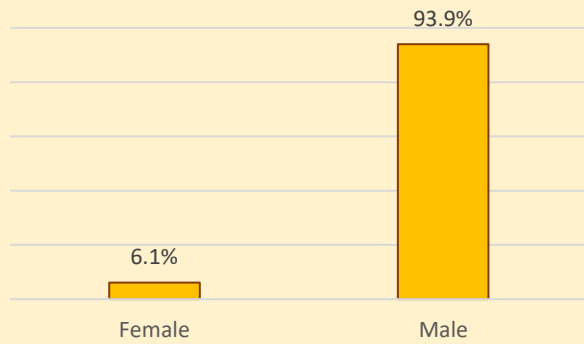

Sheriff's Daily Report

4/5/2023

Under the Custody of the Sheriff	
Total Male and Female	7,471
Jail Population	5,559
Community Corrections	1,912

Jail Population - Behind the Walls

Sheriff's Daily Report

4/5/2023

CCSO Population Demographics

In Confinement

Gender ID Distribution

Race Distribution

Age Distribution

Community Corrections

Gender ID Distribution

Race Distribution

Age Distribution