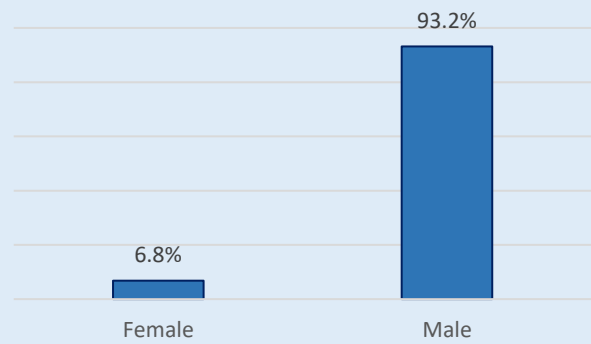

Sheriff's Daily Report

4/5/2023

Under the Custody of the Sheriff	
Total Male and Female	7,471
Jail Population	5,559
Community Corrections	1,912

Jail Population - Behind the Walls

Sheriff's Daily Report

4/5/2023

CCSO Population Demographics

In Confinement

Gender ID Distribution

Race Distribution

Age Distribution

Community Corrections

Gender ID Distribution

Race Distribution

Age Distribution