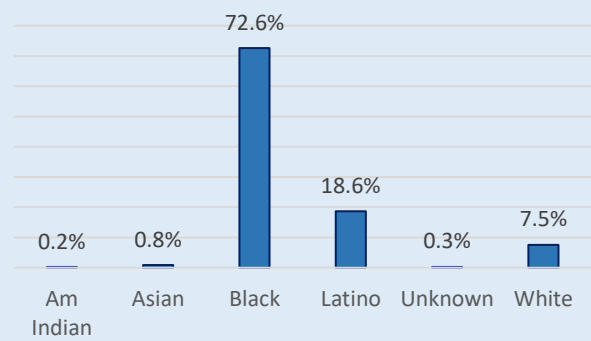

Sheriff's Daily Report

4/5/2023

Under the Custody of the Sheriff	
Total Male and Female	7,471
Jail Population	5,559
Community Corrections	1,912

Jail Population - Behind the Walls

Sheriff's Daily Report

4/5/2023

CCSO Population Demographics

In Confinement

Gender ID Distribution

Race Distribution

Age Distribution

Community Corrections

Gender ID Distribution

Race Distribution

Age Distribution