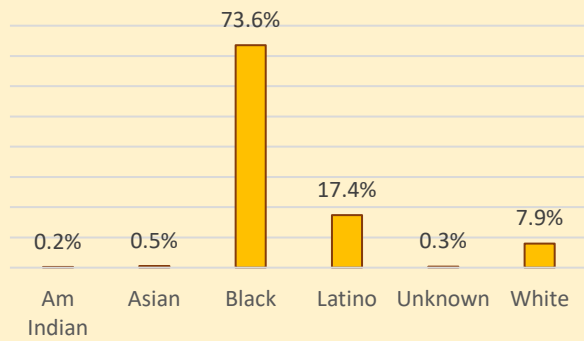

Sheriff's Daily Report

4/5/2023

Under the Custody of the Sheriff	
Total Male and Female	7,471
Jail Population	5,559
Community Corrections	1,912

Jail Population - Behind the Walls

Sheriff's Daily Report

4/5/2023

CCSO Population Demographics

In Confinement

Gender ID Distribution

Race Distribution

Age Distribution

Community Corrections

Gender ID Distribution

Race Distribution

Age Distribution