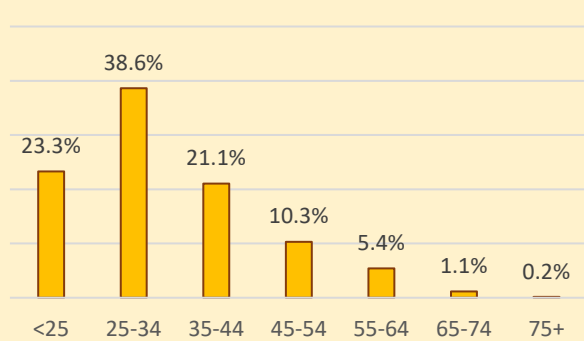

Sheriff's Daily Report

4/5/2023

Under the Custody of the Sheriff	
Total Male and Female	7,471
Jail Population	5,559
Community Corrections	1,912

Jail Population - Behind the Walls

Sheriff's Daily Report

4/5/2023

CCSO Population Demographics

In Confinement

Gender ID Distribution

Race Distribution

Age Distribution

Community Corrections

Gender ID Distribution

Race Distribution

Age Distribution