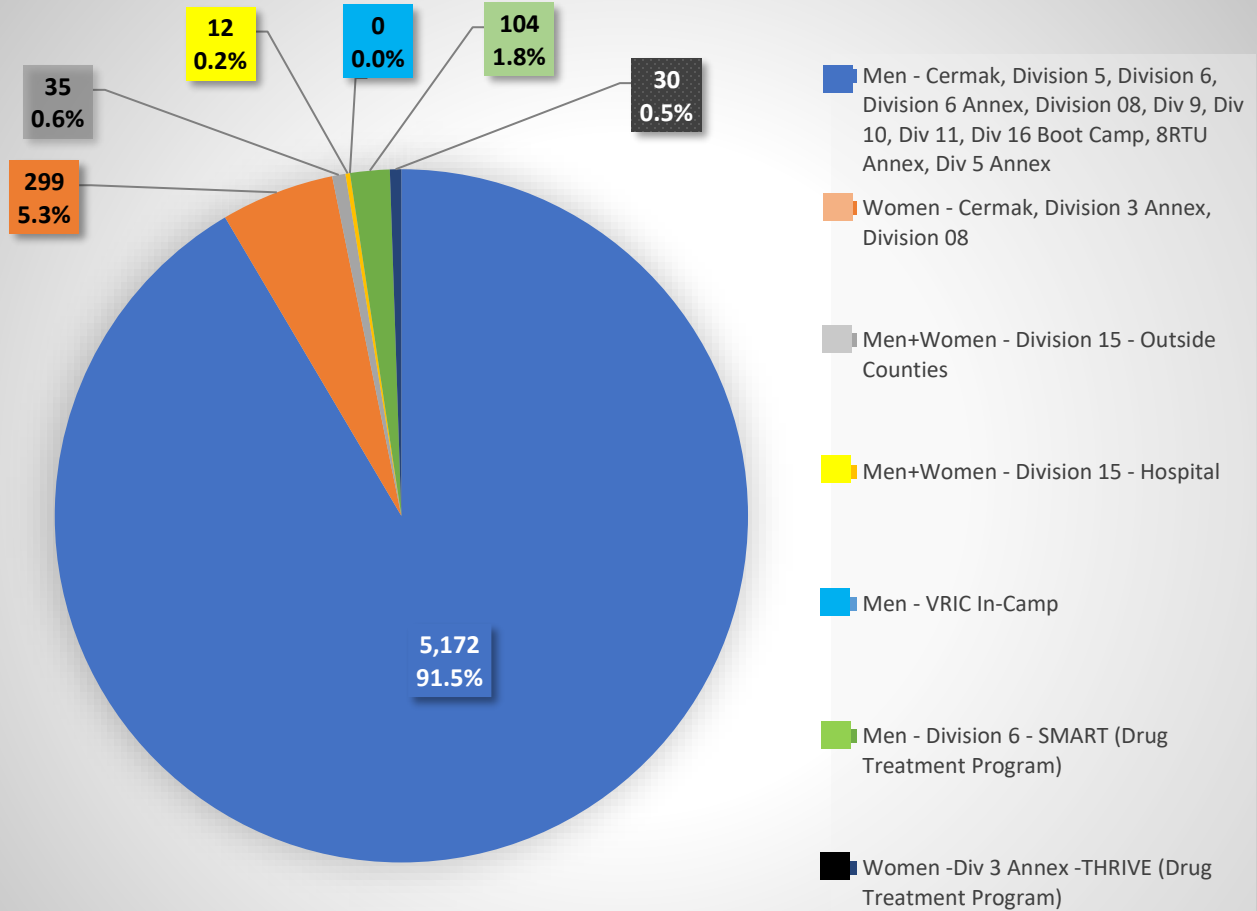

# Sheriff's Daily Report

4/3/2023

Under the Custody of the Sheriff	
Total Male and Female	7,557
Jail Population	5,652
Community Corrections	1,905

## Jail Population - Behind the Walls

## CCSO Population Demographics