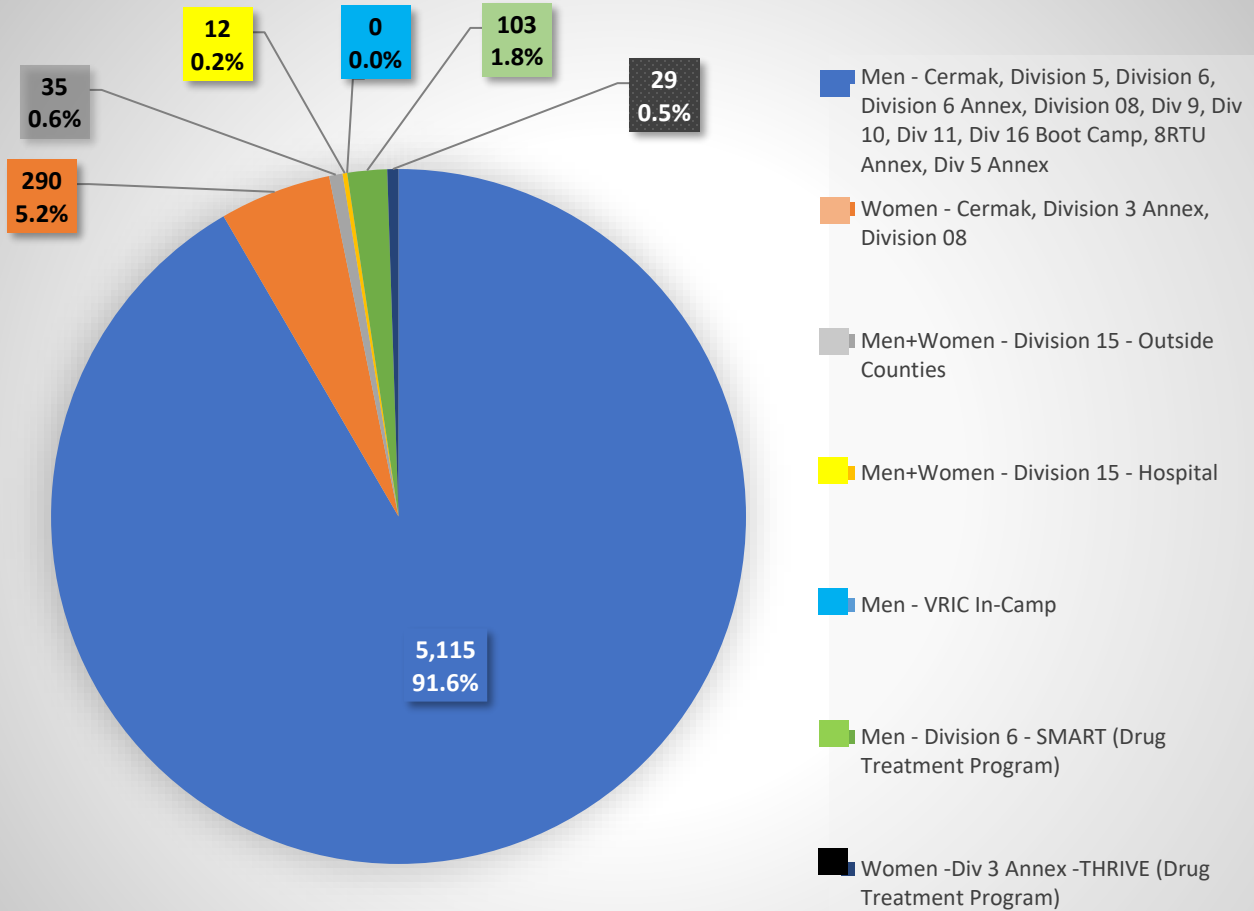

Sheriff's Daily Report

4/2/2023

Under the Custody of the Sheriff	
Total Male and Female	7,480
Jail Population	5,584
Community Corrections	1,896

Jail Population - Behind the Walls

Sheriff's Daily Report

4/2/2023

CCSO Population Demographics