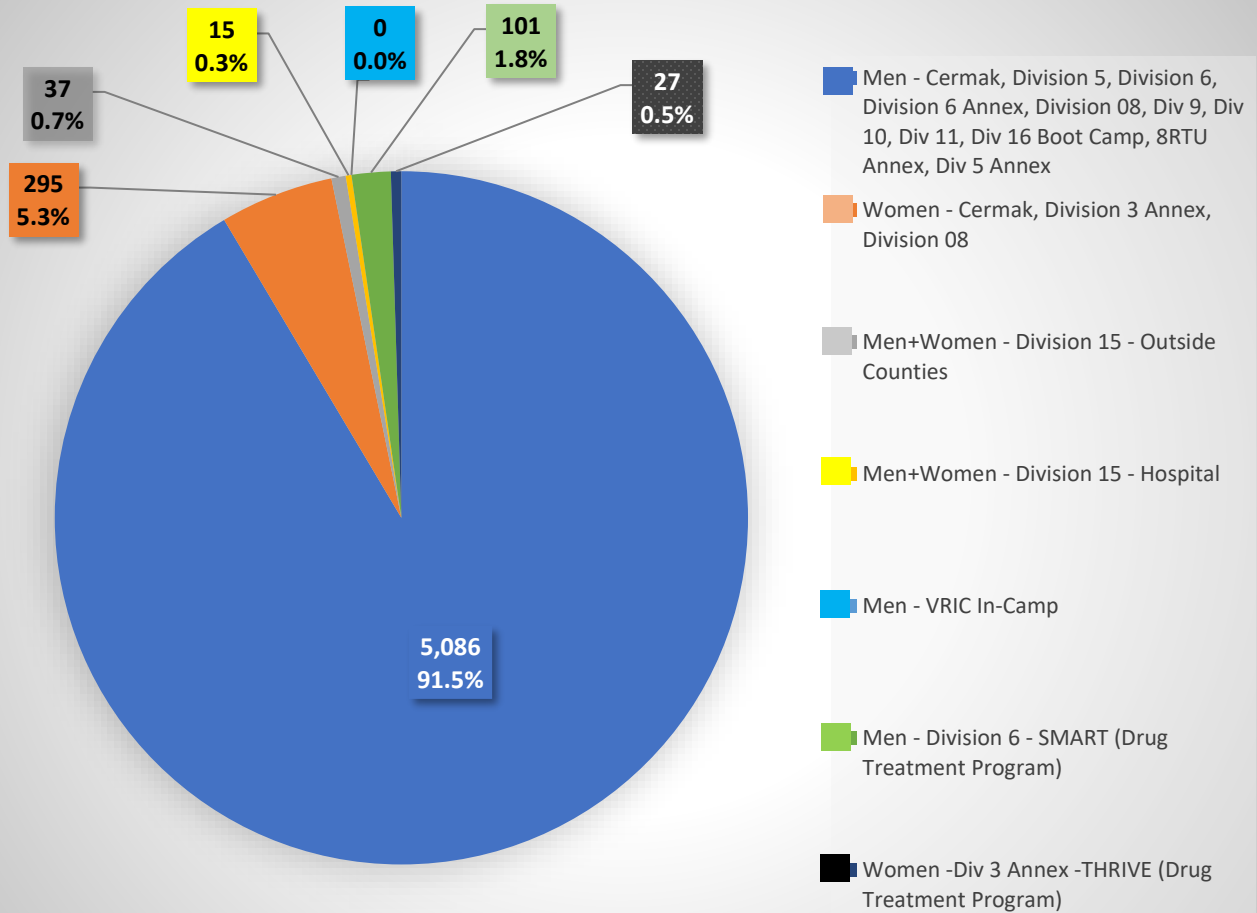

Sheriff's Daily Report

3/31/2023

Under the Custody of the Sheriff	
Total Male and Female	7,450
Jail Population	5,561
Community Corrections	1,889

Jail Population - Behind the Walls

Sheriff's Daily Report

3/31/2023

CCSO Population Demographics