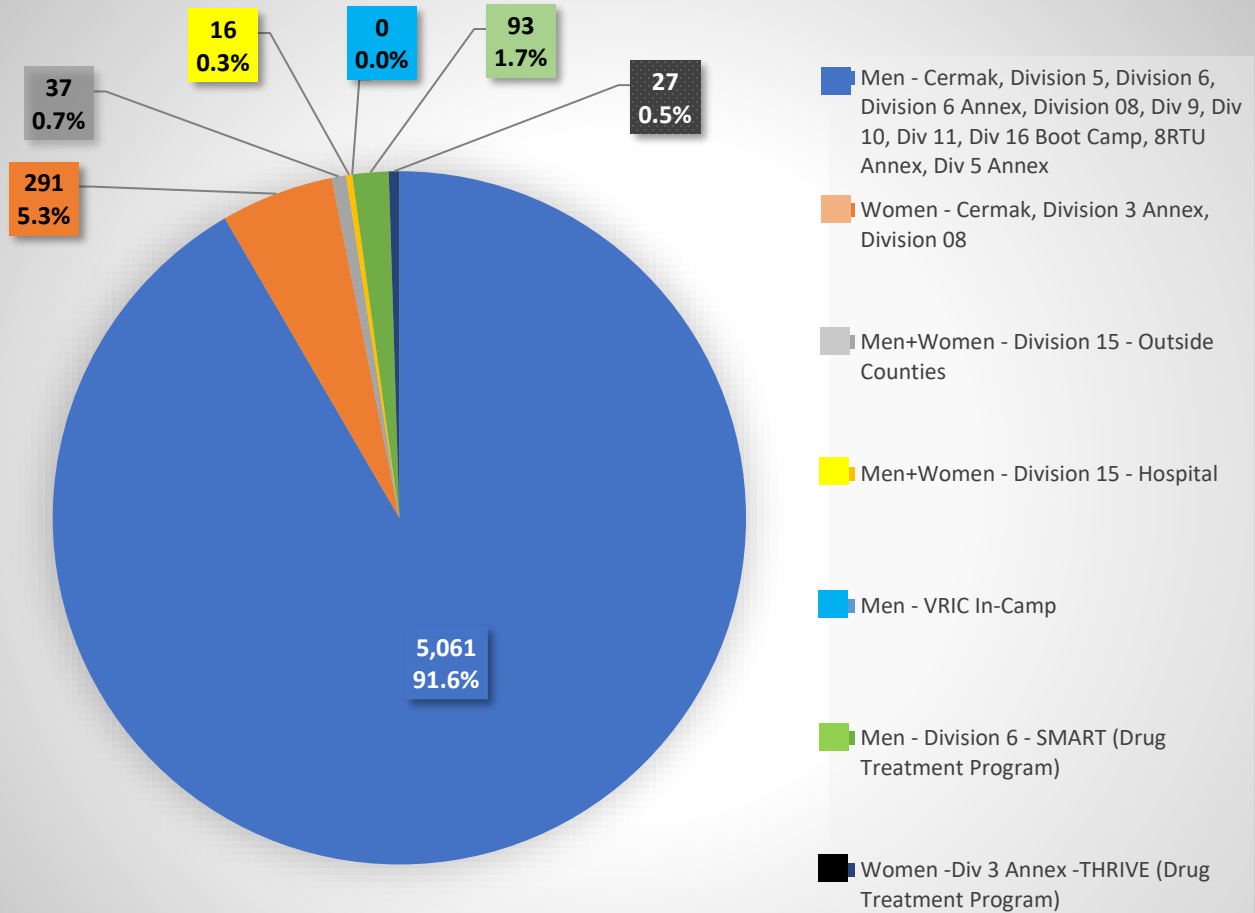

Sheriff's Daily Report

3/30/2023

Under the Custody of the Sheriff	
Total Male and Female	7,424
Jail Population	5,525
Community Corrections	1,899

Jail Population - Behind the Walls

Sheriff's Daily Report

3/30/2023

CCSO Population Demographics