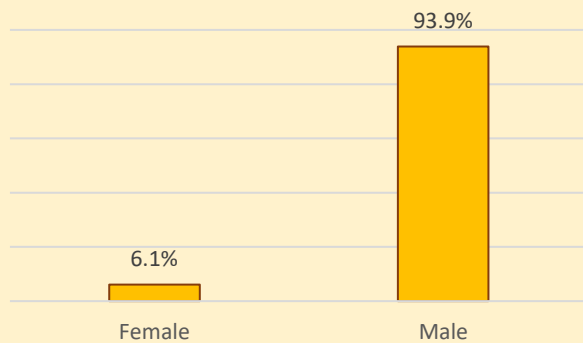

Sheriff's Daily Report

3/29/2023

Under the Custody of the Sheriff	
Total Male and Female	7,476
Jail Population	5,566
Community Corrections	1,910

Jail Population - Behind the Walls

Sheriff's Daily Report

3/29/2023

CCSO Population Demographics

In Confinement

Gender ID Distribution

Race Distribution

Age Distribution

Community Corrections

Gender ID Distribution

Race Distribution

Age Distribution