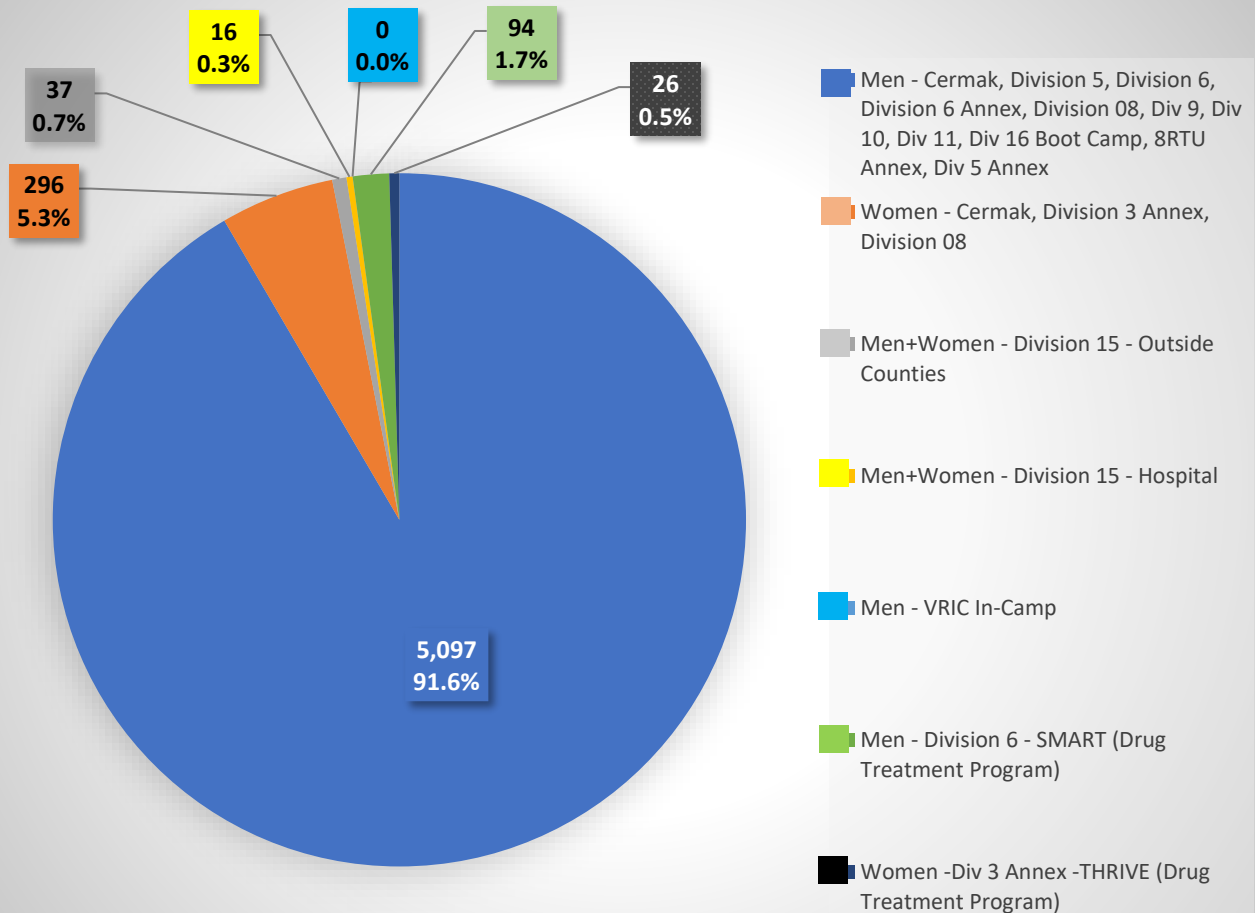

Sheriff's Daily Report

3/29/2023

Under the Custody of the Sheriff	
Total Male and Female	7,476
Jail Population	5,566
Community Corrections	1,910

Jail Population - Behind the Walls

Sheriff's Daily Report

3/29/2023

CCSO Population Demographics

In Confinement

Gender ID Distribution

Race Distribution

Age Distribution

Community Corrections

Gender ID Distribution

Race Distribution

Age Distribution