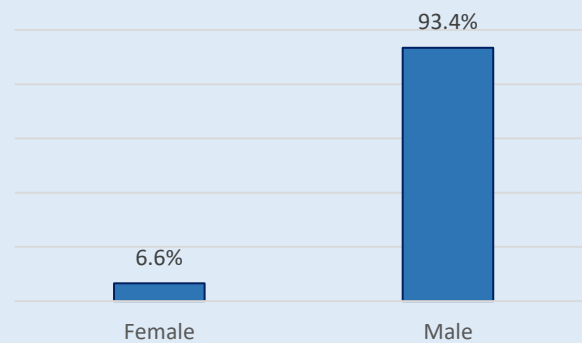

Sheriff's Daily Report

3/29/2023

Under the Custody of the Sheriff	
Total Male and Female	7,476
Jail Population	5,566
Community Corrections	1,910

Jail Population - Behind the Walls

Sheriff's Daily Report

3/29/2023

CCSO Population Demographics

In Confinement

Gender ID Distribution

Race Distribution

Age Distribution

Community Corrections

Gender ID Distribution

Race Distribution

Age Distribution