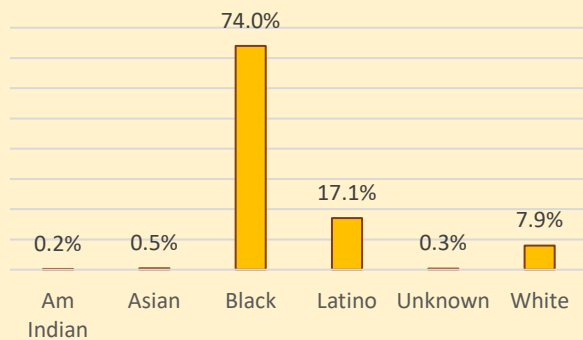

Sheriff's Daily Report

3/29/2023

Under the Custody of the Sheriff	
Total Male and Female	7,476
Jail Population	5,566
Community Corrections	1,910

Jail Population - Behind the Walls

Sheriff's Daily Report

3/29/2023

CCSO Population Demographics

In Confinement

Gender ID Distribution

Race Distribution

Age Distribution

Community Corrections

Gender ID Distribution

Race Distribution

Age Distribution