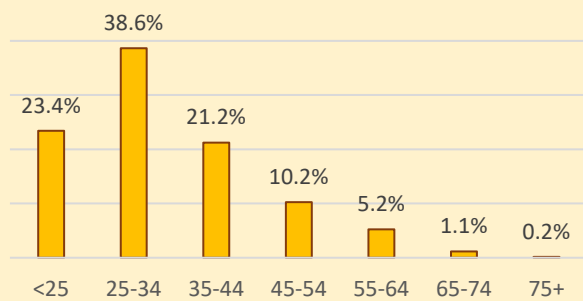

Sheriff's Daily Report

3/29/2023

Under the Custody of the Sheriff	
Total Male and Female	7,476
Jail Population	5,566
Community Corrections	1,910

Jail Population - Behind the Walls

Sheriff's Daily Report

3/29/2023

CCSO Population Demographics

In Confinement

Gender ID Distribution

Race Distribution

Age Distribution

Community Corrections

Gender ID Distribution

Race Distribution

Age Distribution