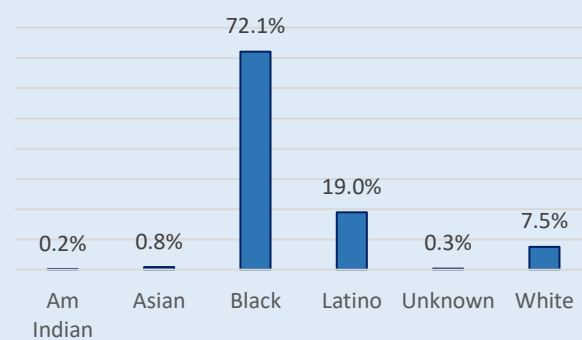

Sheriff's Daily Report

3/29/2023

Under the Custody of the Sheriff	
Total Male and Female	7,476
Jail Population	5,566
Community Corrections	1,910

Jail Population - Behind the Walls

Sheriff's Daily Report

3/29/2023

CCSO Population Demographics

In Confinement

Gender ID Distribution

Race Distribution

Age Distribution

Community Corrections

Gender ID Distribution

Race Distribution

Age Distribution