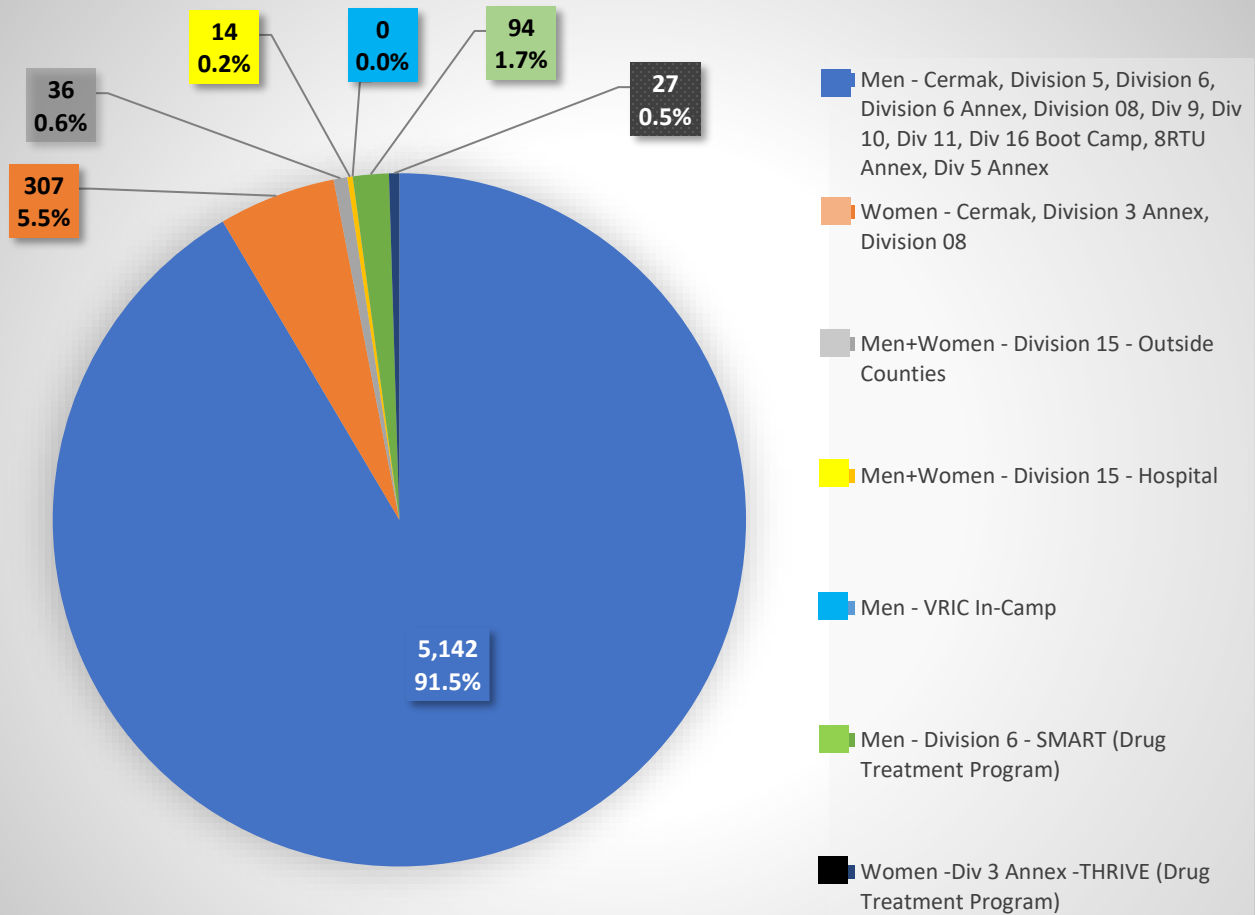

# Sheriff's Daily Report

## 3/27/2023

Under the Custody of the Sheriff	
<b>Total Male and Female</b>	<b>7,529</b>
Jail Population	5,620
Community Corrections	1,909

### Jail Population - Behind the Walls