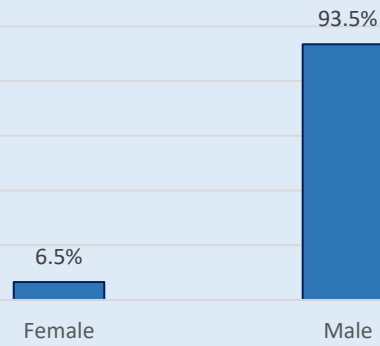

Sheriff's Daily Report

3/26/2023

Under the Custody of the Sheriff	
Total Male and Female	7,498
Jail Population	5,590
Community Corrections	1,908

Jail Population - Behind the Walls

Sheriff's Daily Report

3/26/2023

CCSO Population Demographics

In Confinement

Gender ID Distribution

Race Distribution

Age Distribution

Community Corrections

Gender ID Distribution

Race Distribution

Age Distribution