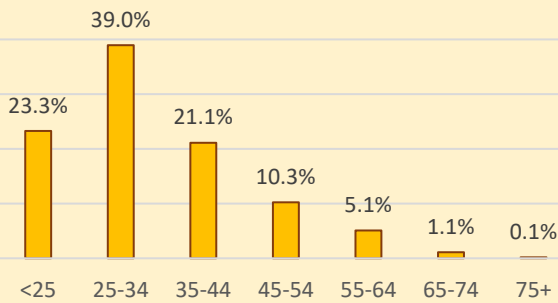

Sheriff's Daily Report

3/26/2023

Under the Custody of the Sheriff	
Total Male and Female	7,498
Jail Population	5,590
Community Corrections	1,908

Jail Population - Behind the Walls

Sheriff's Daily Report

3/26/2023

CCSO Population Demographics

In Confinement

Gender ID Distribution

Race Distribution

Age Distribution

Community Corrections

Gender ID Distribution

Race Distribution

Age Distribution