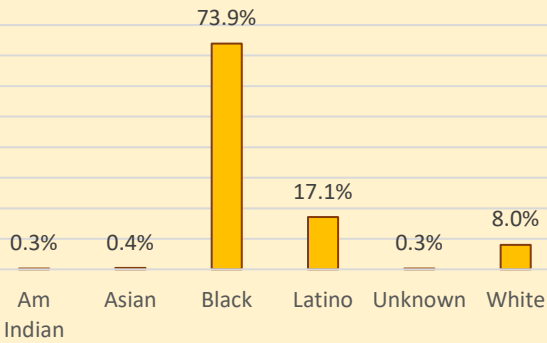

Sheriff's Daily Report

3/26/2023

Under the Custody of the Sheriff	
Total Male and Female	7,498
Jail Population	5,590
Community Corrections	1,908

Jail Population - Behind the Walls

Sheriff's Daily Report

3/26/2023

CCSO Population Demographics

In Confinement

Gender ID Distribution

Race Distribution

Age Distribution

Community Corrections

Gender ID Distribution

Race Distribution

Age Distribution