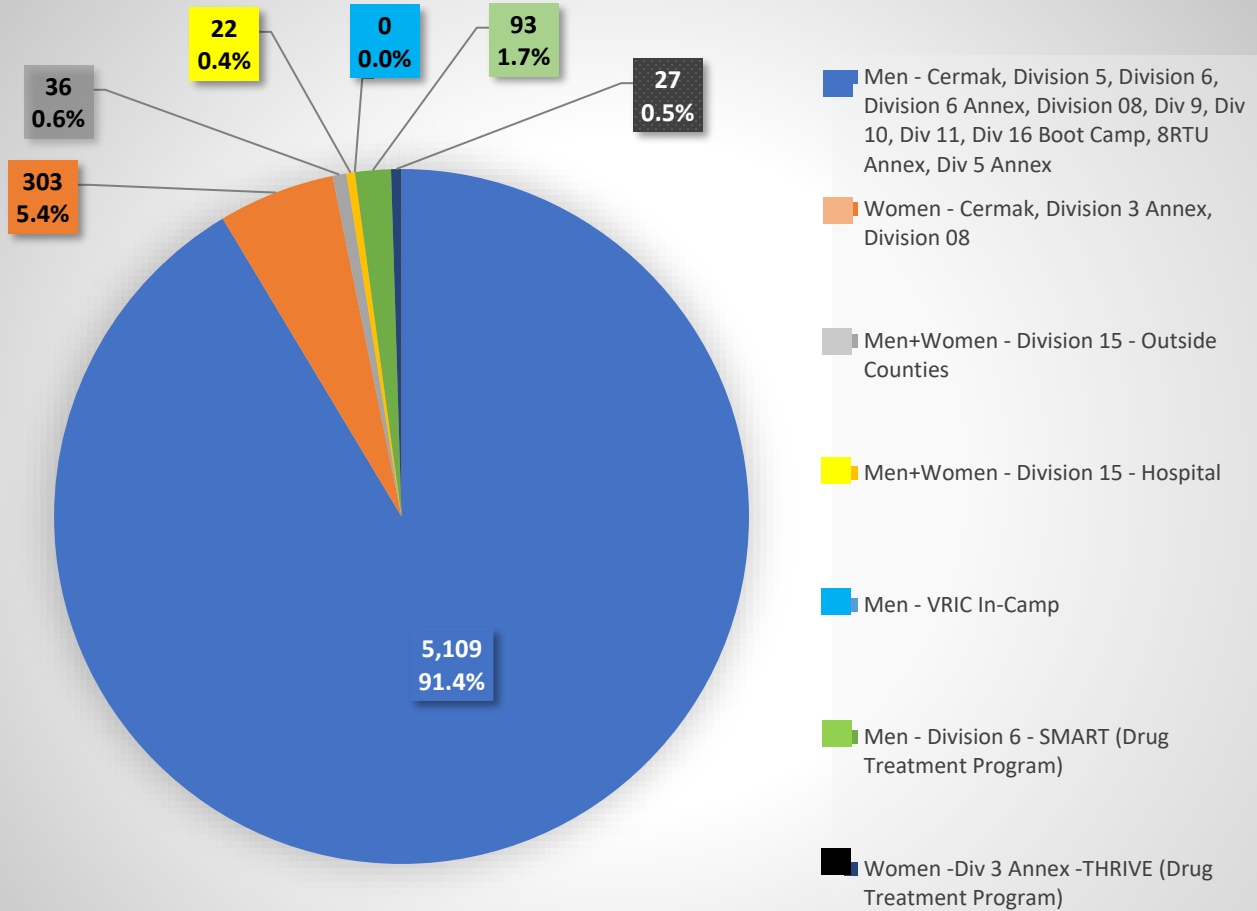

Sheriff's Daily Report

3/26/2023

Under the Custody of the Sheriff	
Total Male and Female	7,498
Jail Population	5,590
Community Corrections	1,908

Jail Population - Behind the Walls

Sheriff's Daily Report

3/26/2023

CCSO Population Demographics

In Confinement

Gender ID Distribution

Race Distribution

Age Distribution

Community Corrections

Gender ID Distribution

Race Distribution

Age Distribution