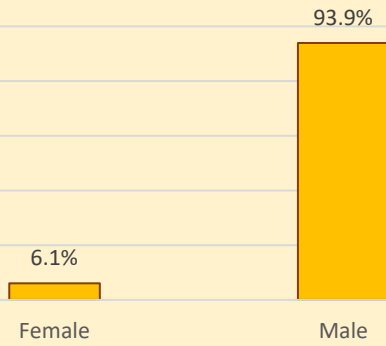

Sheriff's Daily Report

3/26/2023

Under the Custody of the Sheriff	
Total Male and Female	7,498
Jail Population	5,590
Community Corrections	1,908

Jail Population - Behind the Walls

Sheriff's Daily Report

3/26/2023

CCSO Population Demographics

In Confinement

Gender ID Distribution

Race Distribution

Age Distribution

Community Corrections

Gender ID Distribution

Race Distribution

Age Distribution