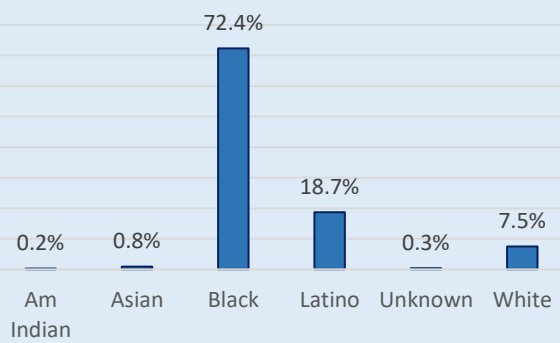

Sheriff's Daily Report

3/26/2023

Under the Custody of the Sheriff	
Total Male and Female	7,498
Jail Population	5,590
Community Corrections	1,908

Jail Population - Behind the Walls

Sheriff's Daily Report

3/26/2023

CCSO Population Demographics

In Confinement

Gender ID Distribution

Race Distribution

Age Distribution

Community Corrections

Gender ID Distribution

Race Distribution

Age Distribution