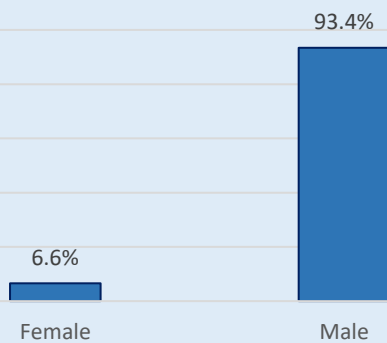

Sheriff's Daily Report

3/22/2023

Under the Custody of the Sheriff	
Total Male and Female	7,475
Jail Population	5,553
Community Corrections	1,922

Jail Population - Behind the Walls

Sheriff's Daily Report

3/22/2023

CCSO Population Demographics

In Confinement

Gender ID Distribution

Race Distribution

Age Distribution

Community Corrections

Gender ID Distribution

Race Distribution

Age Distribution