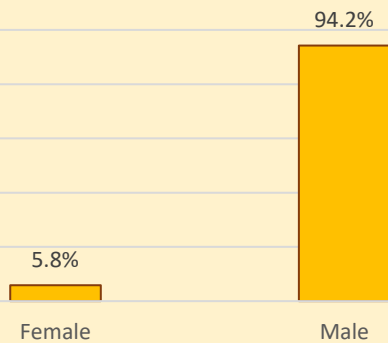

Sheriff's Daily Report

3/22/2023

Under the Custody of the Sheriff	
Total Male and Female	7,475
Jail Population	5,553
Community Corrections	1,922

Jail Population - Behind the Walls

Sheriff's Daily Report

3/22/2023

CCSO Population Demographics

In Confinement

Gender ID Distribution

Race Distribution

Age Distribution

Community Corrections

Gender ID Distribution

Race Distribution

Age Distribution