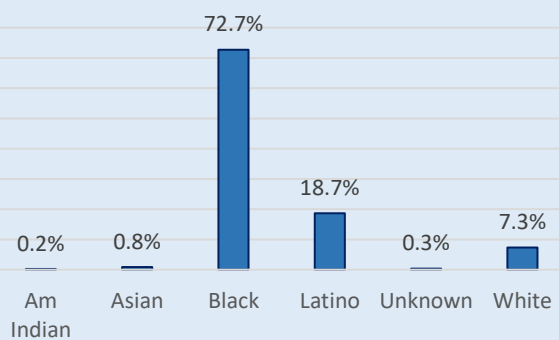

Sheriff's Daily Report

3/22/2023

Under the Custody of the Sheriff	
Total Male and Female	7,475
Jail Population	5,553
Community Corrections	1,922

Jail Population - Behind the Walls

Sheriff's Daily Report

3/22/2023

CCSO Population Demographics

In Confinement

Gender ID Distribution

Race Distribution

Age Distribution

Community Corrections

Gender ID Distribution

Race Distribution

Age Distribution