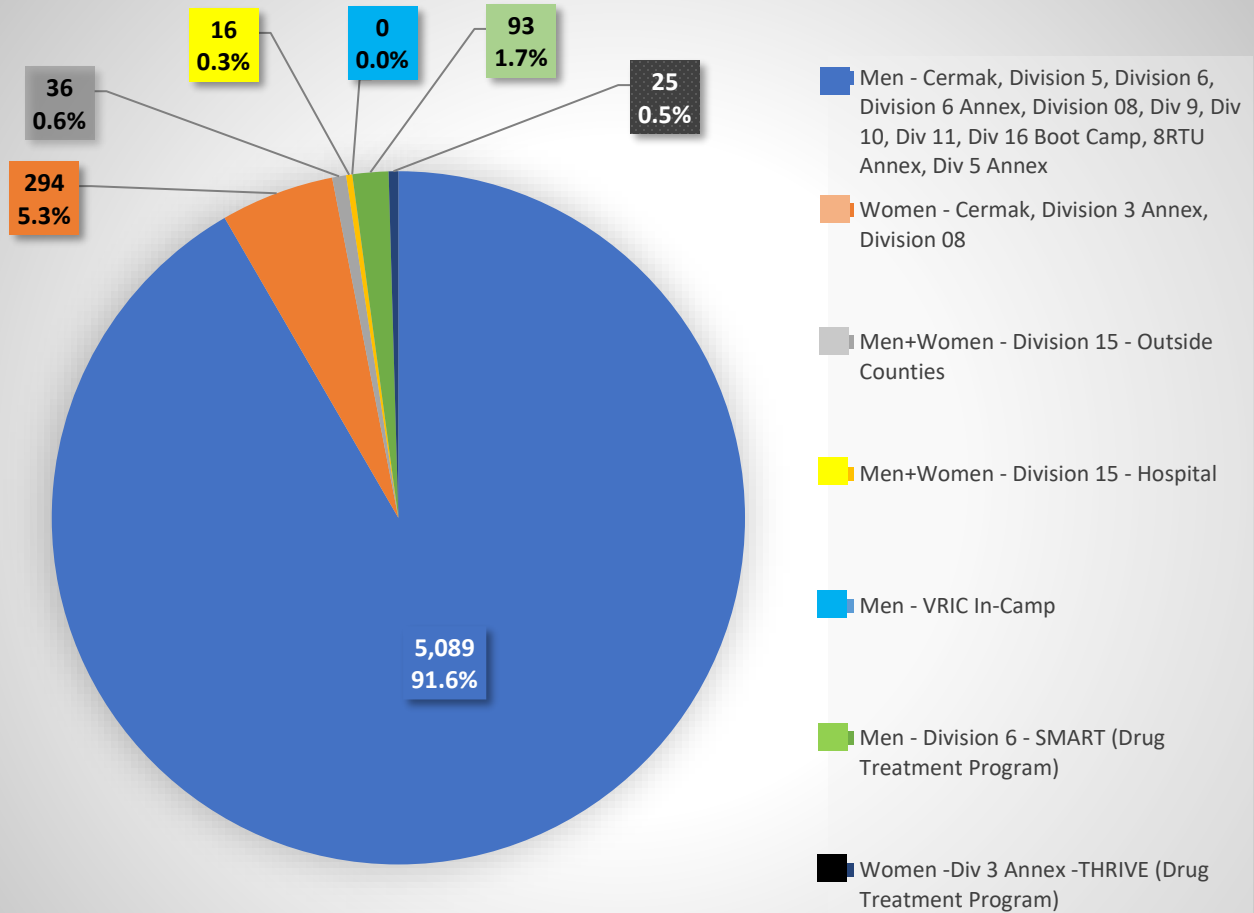

Sheriff's Daily Report

3/22/2023

Under the Custody of the Sheriff	
Total Male and Female	7,475
Jail Population	5,553
Community Corrections	1,922

Jail Population - Behind the Walls

Sheriff's Daily Report

3/22/2023

CCSO Population Demographics

In Confinement

Gender ID Distribution

Race Distribution

Age Distribution

Community Corrections

Gender ID Distribution

Race Distribution

Age Distribution