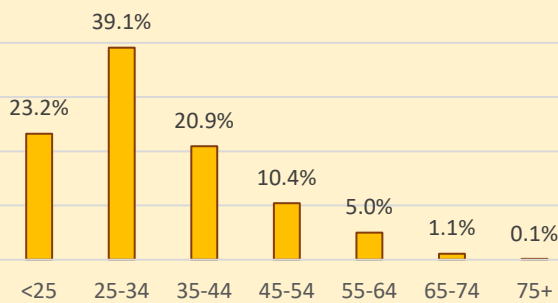

Sheriff's Daily Report

3/22/2023

Under the Custody of the Sheriff	
Total Male and Female	7,475
Jail Population	5,553
Community Corrections	1,922

Jail Population - Behind the Walls

Sheriff's Daily Report

3/22/2023

CCSO Population Demographics

In Confinement

Gender ID Distribution

Race Distribution

Age Distribution

Community Corrections

Gender ID Distribution

Race Distribution

Age Distribution