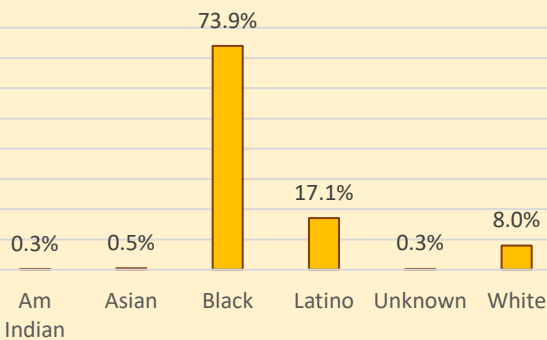

Sheriff's Daily Report

3/22/2023

Under the Custody of the Sheriff	
Total Male and Female	7,475
Jail Population	5,553
Community Corrections	1,922

Jail Population - Behind the Walls

Sheriff's Daily Report

3/22/2023

CCSO Population Demographics

In Confinement

Gender ID Distribution

Race Distribution

Age Distribution

Community Corrections

Gender ID Distribution

Race Distribution

Age Distribution