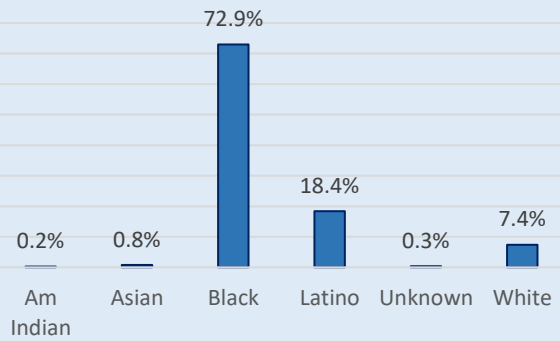

Sheriff's Daily Report

3/19/2023

Under the Custody of the Sheriff	
Total Male and Female	7,482
Jail Population	5,562
Community Corrections	1,920

Jail Population - Behind the Walls

Sheriff's Daily Report

3/19/2023

CCSO Population Demographics

In Confinement

Gender ID Distribution

Race Distribution

Age Distribution

Community Corrections

Gender ID Distribution

Race Distribution

Age Distribution