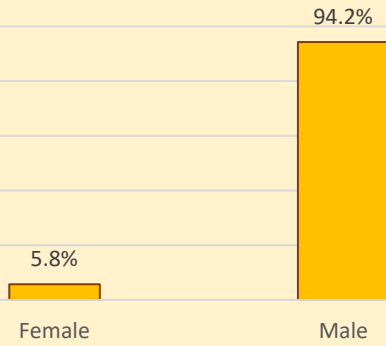

Sheriff's Daily Report

3/19/2023

Under the Custody of the Sheriff	
Total Male and Female	7,482
Jail Population	5,562
Community Corrections	1,920

Jail Population - Behind the Walls

Sheriff's Daily Report

3/19/2023

CCSO Population Demographics

In Confinement

Gender ID Distribution

Race Distribution

Age Distribution

Community Corrections

Gender ID Distribution

Race Distribution

Age Distribution