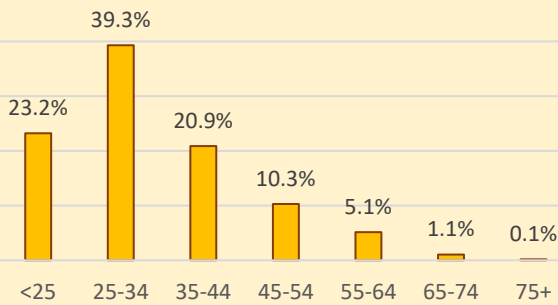

Sheriff's Daily Report

3/19/2023

Under the Custody of the Sheriff	
Total Male and Female	7,482
Jail Population	5,562
Community Corrections	1,920

Jail Population - Behind the Walls

Sheriff's Daily Report

3/19/2023

CCSO Population Demographics

In Confinement

Gender ID Distribution

Race Distribution

Age Distribution

Community Corrections

Gender ID Distribution

Race Distribution

Age Distribution