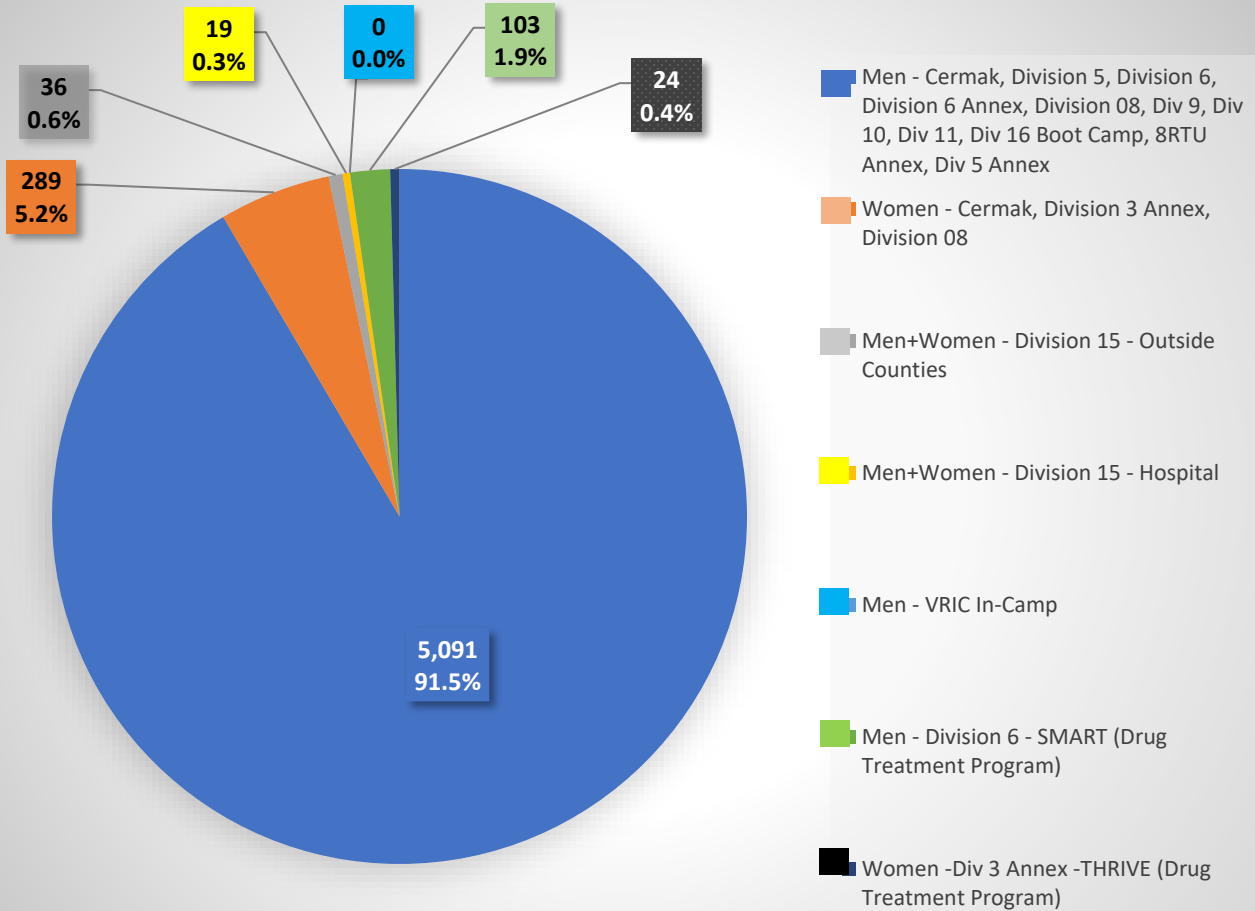

Sheriff's Daily Report

3/19/2023

Under the Custody of the Sheriff	
Total Male and Female	7,482
Jail Population	5,562
Community Corrections	1,920

Jail Population - Behind the Walls

Sheriff's Daily Report

3/19/2023

CCSO Population Demographics

In Confinement

Gender ID Distribution

Race Distribution

Age Distribution

Community Corrections

Gender ID Distribution

Race Distribution

Age Distribution