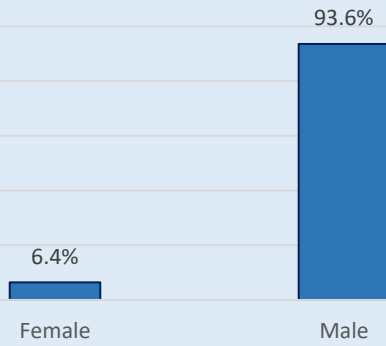

Sheriff's Daily Report

3/19/2023

Under the Custody of the Sheriff	
Total Male and Female	7,482
Jail Population	5,562
Community Corrections	1,920

Jail Population - Behind the Walls

Sheriff's Daily Report

3/19/2023

CCSO Population Demographics

In Confinement

Gender ID Distribution

Race Distribution

Age Distribution

Community Corrections

Gender ID Distribution

Race Distribution

Age Distribution