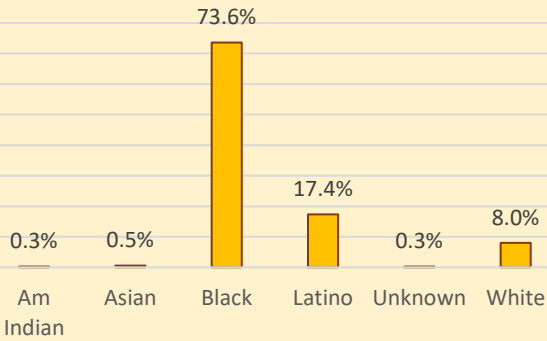

Sheriff's Daily Report

3/19/2023

Under the Custody of the Sheriff	
Total Male and Female	7,482
Jail Population	5,562
Community Corrections	1,920

Jail Population - Behind the Walls

Sheriff's Daily Report

3/19/2023

CCSO Population Demographics

In Confinement

Gender ID Distribution

Race Distribution

Age Distribution

Community Corrections

Gender ID Distribution

Race Distribution

Age Distribution