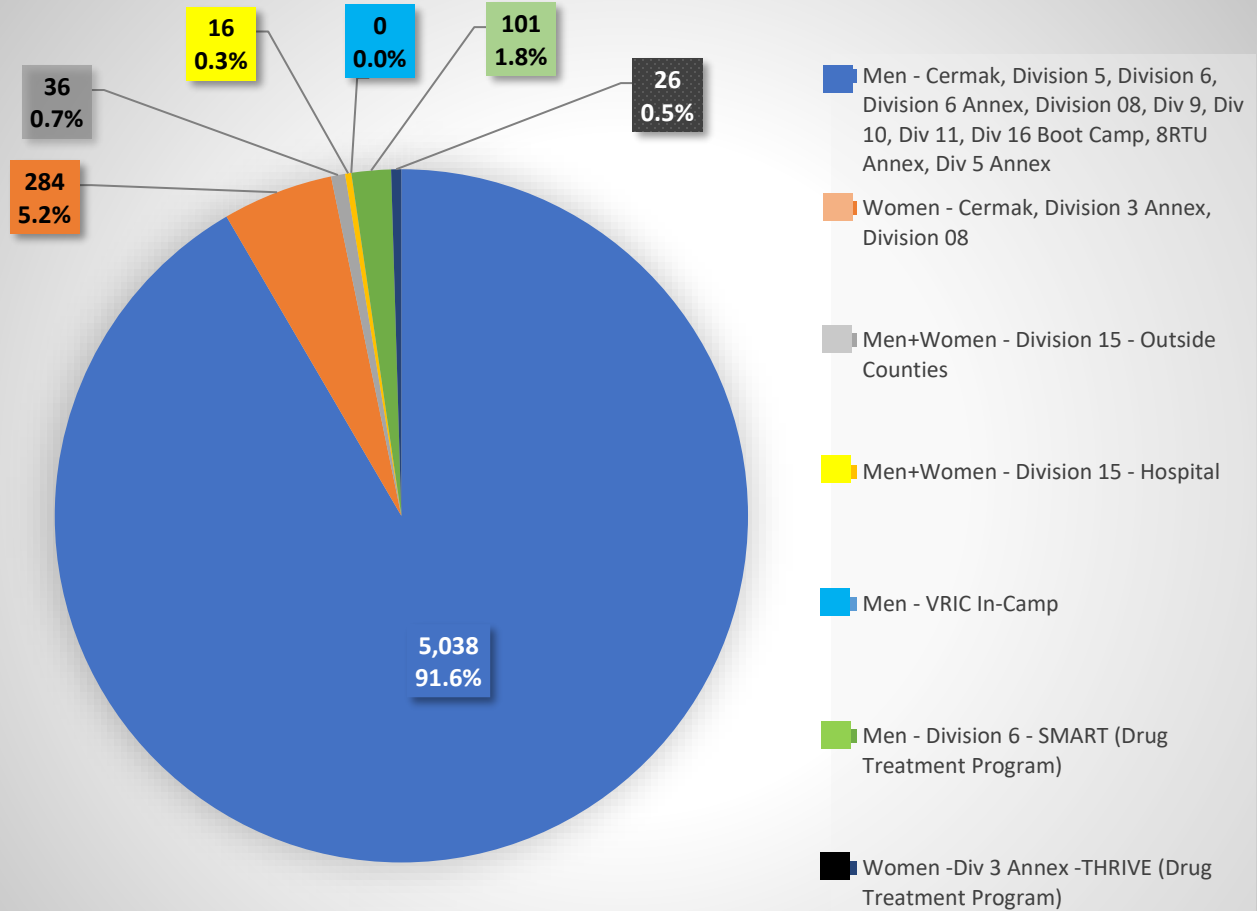

# Sheriff's Daily Report

3/16/2023

Under the Custody of the Sheriff	
Total Male and Female	7,418
Jail Population	5,501
Community Corrections	1,917

## Jail Population - Behind the Walls

## CCSO Population Demographics