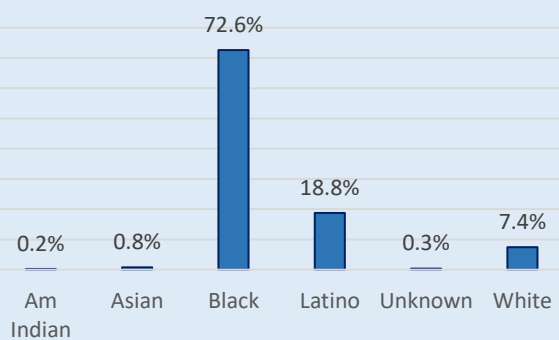

Sheriff's Daily Report

3/15/2023

Under the Custody of the Sheriff	
Total Male and Female	7,475
Jail Population	5,565
Community Corrections	1,910

Jail Population - Behind the Walls

Sheriff's Daily Report

3/15/2023

CCSO Population Demographics

In Confinement

Gender ID Distribution

Race Distribution

Age Distribution

Community Corrections

Gender ID Distribution

Race Distribution

Age Distribution