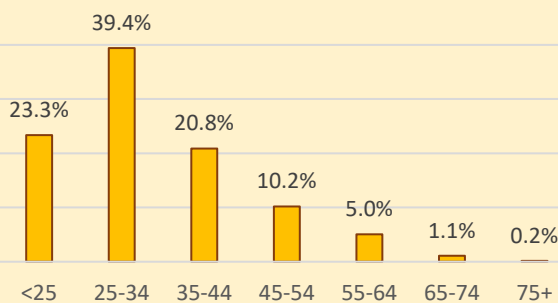

Sheriff's Daily Report

3/15/2023

Under the Custody of the Sheriff	
Total Male and Female	7,475
Jail Population	5,565
Community Corrections	1,910

Jail Population - Behind the Walls

Sheriff's Daily Report

3/15/2023

CCSO Population Demographics

In Confinement

Gender ID Distribution

Race Distribution

Age Distribution

Community Corrections

Gender ID Distribution

Race Distribution

Age Distribution