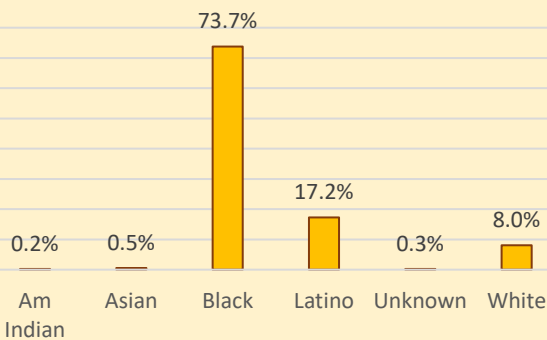

Sheriff's Daily Report

3/15/2023

Under the Custody of the Sheriff	
Total Male and Female	7,475
Jail Population	5,565
Community Corrections	1,910

Jail Population - Behind the Walls

Sheriff's Daily Report

3/15/2023

CCSO Population Demographics

In Confinement

Gender ID Distribution

Race Distribution

Age Distribution

Community Corrections

Gender ID Distribution

Race Distribution

Age Distribution