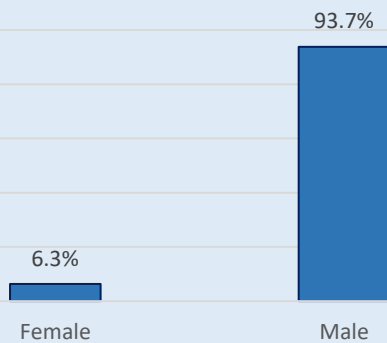

Sheriff's Daily Report

3/15/2023

Under the Custody of the Sheriff	
Total Male and Female	7,475
Jail Population	5,565
Community Corrections	1,910

Jail Population - Behind the Walls

Sheriff's Daily Report

3/15/2023

CCSO Population Demographics

In Confinement

Gender ID Distribution

Race Distribution

Age Distribution

Community Corrections

Gender ID Distribution

Race Distribution

Age Distribution