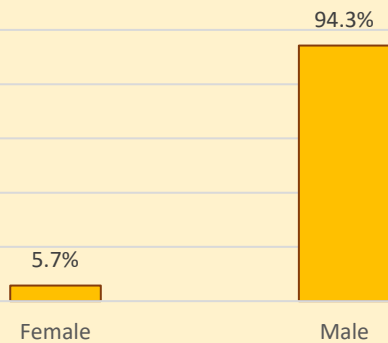

Sheriff's Daily Report

3/15/2023

Under the Custody of the Sheriff	
Total Male and Female	7,475
Jail Population	5,565
Community Corrections	1,910

Jail Population - Behind the Walls

Sheriff's Daily Report

3/15/2023

CCSO Population Demographics

In Confinement

Gender ID Distribution

Race Distribution

Age Distribution

Community Corrections

Gender ID Distribution

Race Distribution

Age Distribution