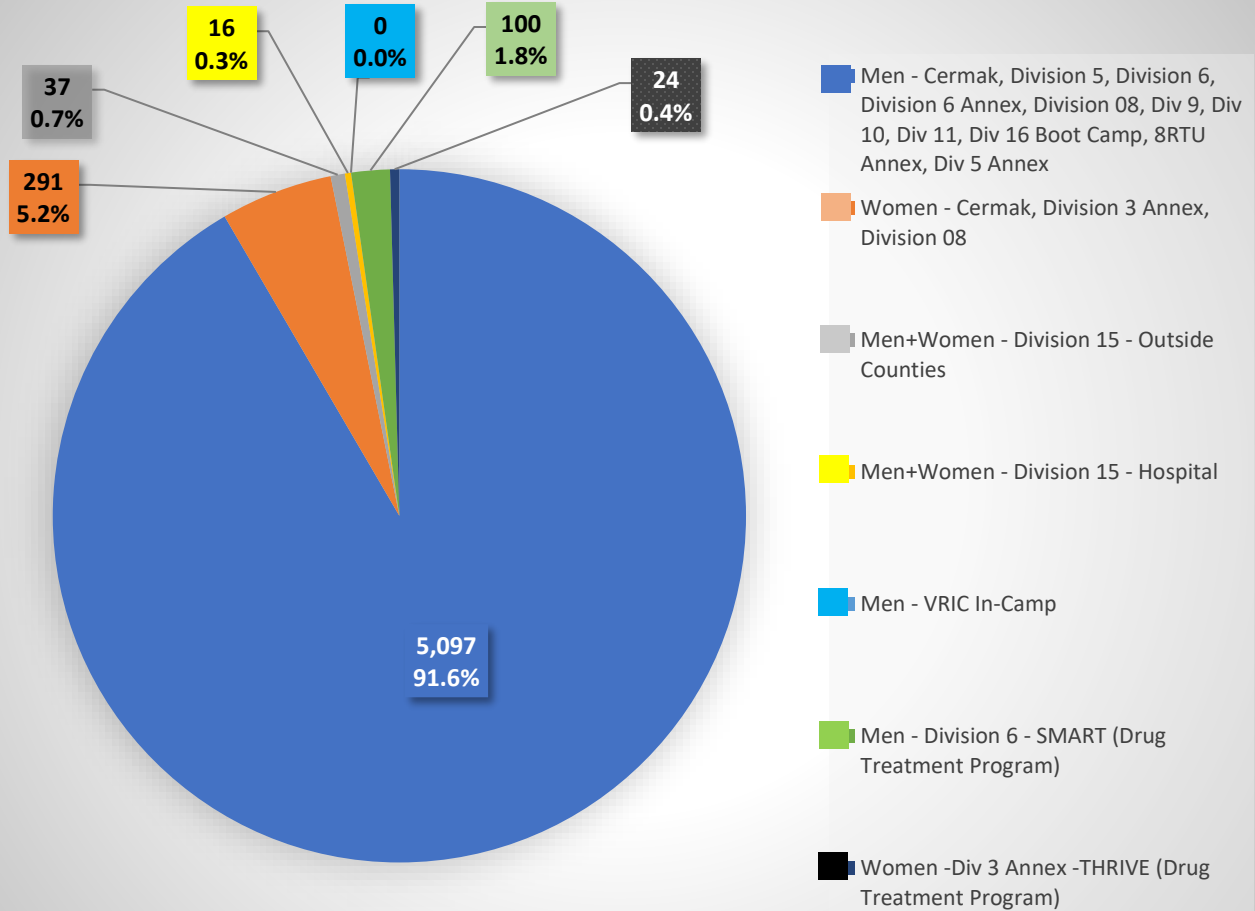

Sheriff's Daily Report

3/15/2023

Under the Custody of the Sheriff	
Total Male and Female	7,475
Jail Population	5,565
Community Corrections	1,910

Jail Population - Behind the Walls

Sheriff's Daily Report

3/15/2023

CCSO Population Demographics

In Confinement

Gender ID Distribution

Race Distribution

Age Distribution

Community Corrections

Gender ID Distribution

Race Distribution

Age Distribution