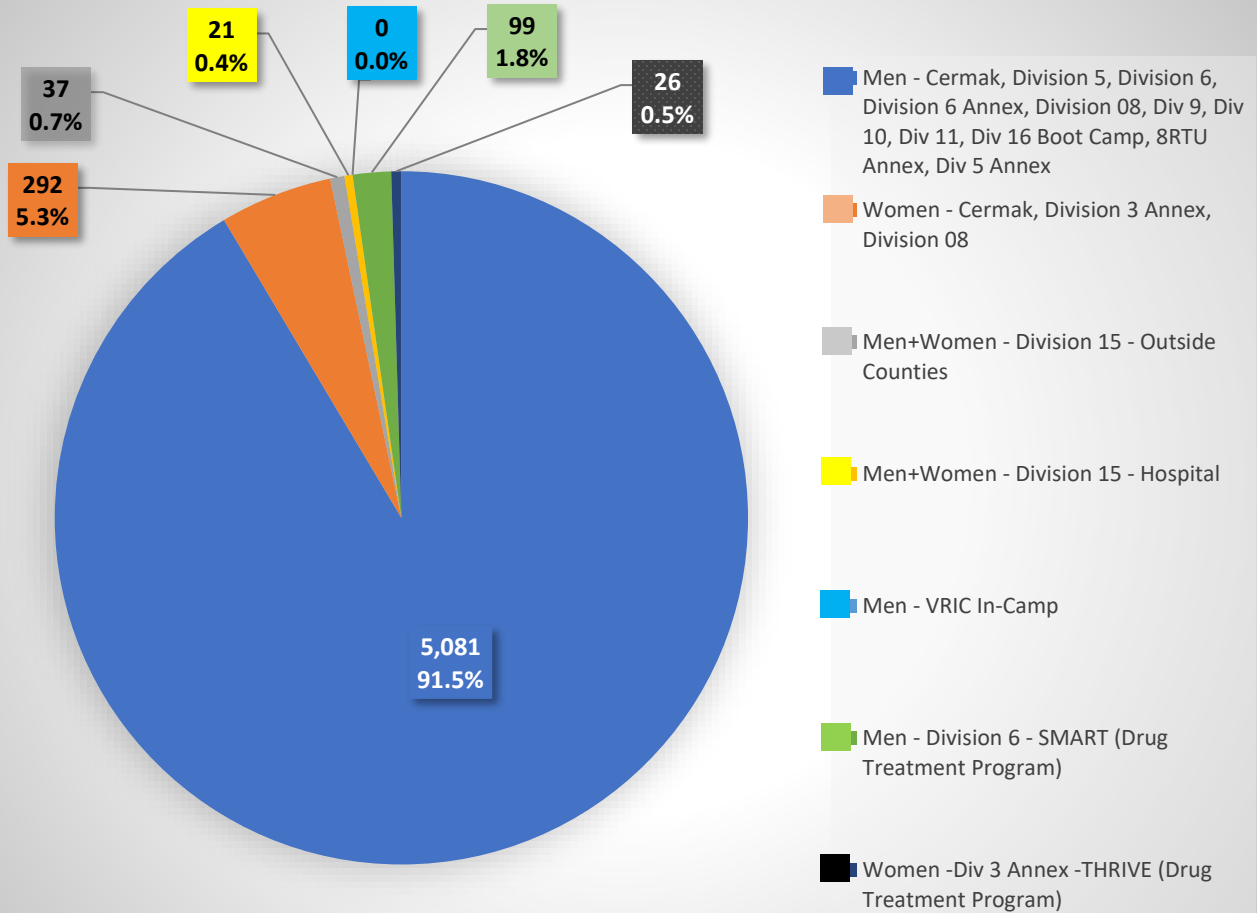

# Sheriff's Daily Report

## 3/14/2023

Under the Custody of the Sheriff	
<b>Total Male and Female</b>	<b>7,460</b>
Jail Population	5,556
Community Corrections	1,904

### Jail Population - Behind the Walls

## CCSO Population Demographics