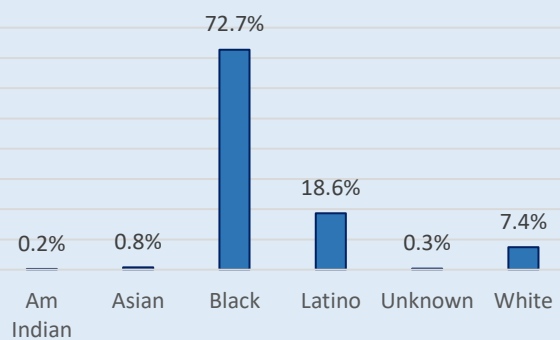

Sheriff's Daily Report

3/13/2023

Under the Custody of the Sheriff	
Total Male and Female	7,524
Jail Population	5,607
Community Corrections	1,917

Jail Population - Behind the Walls

Sheriff's Daily Report

3/13/2023

CCSO Population Demographics

In Confinement

Gender ID Distribution

Race Distribution

Age Distribution

Community Corrections

Gender ID Distribution

Race Distribution

Age Distribution