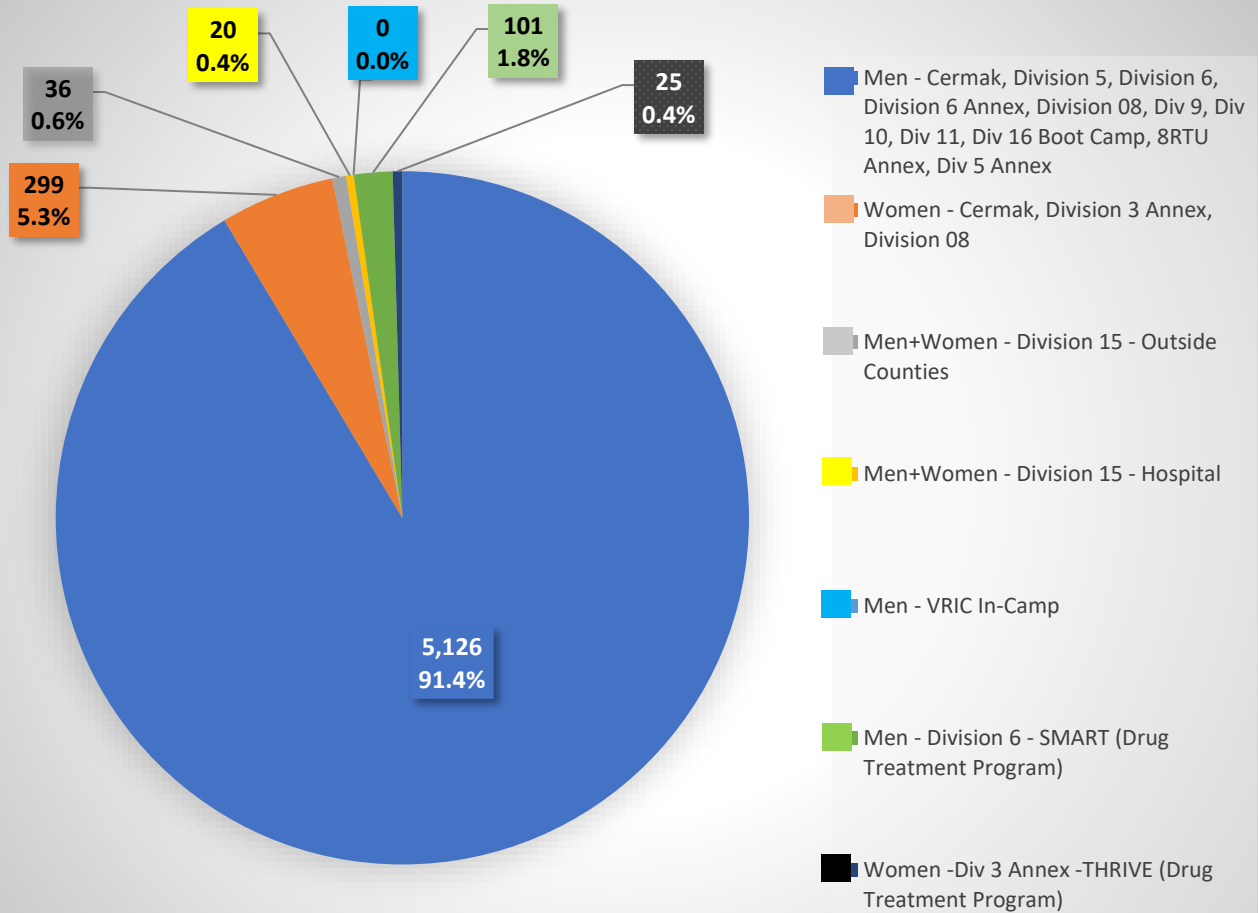

Sheriff's Daily Report

3/13/2023

Under the Custody of the Sheriff	
Total Male and Female	7,524
Jail Population	5,607
Community Corrections	1,917

Jail Population - Behind the Walls

Sheriff's Daily Report

3/13/2023

CCSO Population Demographics

In Confinement

Gender ID Distribution

Race Distribution

Age Distribution

Community Corrections

Gender ID Distribution

Race Distribution

Age Distribution