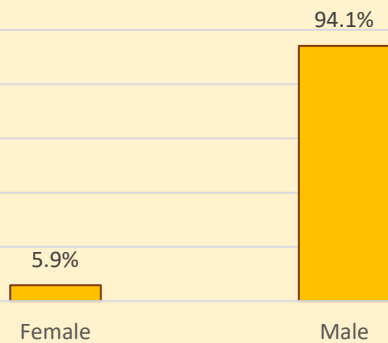

Sheriff's Daily Report

3/13/2023

Under the Custody of the Sheriff	
Total Male and Female	7,524
Jail Population	5,607
Community Corrections	1,917

Jail Population - Behind the Walls

Sheriff's Daily Report

3/13/2023

CCSO Population Demographics

In Confinement

Gender ID Distribution

Race Distribution

Age Distribution

Community Corrections

Gender ID Distribution

Race Distribution

Age Distribution