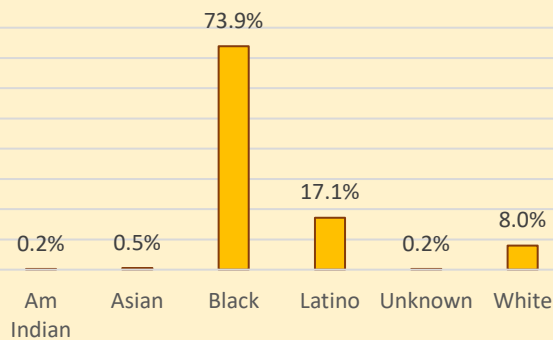

Sheriff's Daily Report

3/13/2023

Under the Custody of the Sheriff	
Total Male and Female	7,524
Jail Population	5,607
Community Corrections	1,917

Jail Population - Behind the Walls

Sheriff's Daily Report

3/13/2023

CCSO Population Demographics

In Confinement

Gender ID Distribution

Race Distribution

Age Distribution

Community Corrections

Gender ID Distribution

Race Distribution

Age Distribution