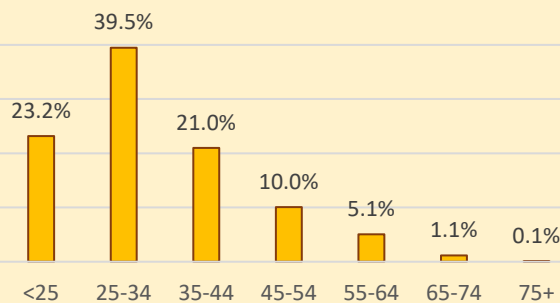

Sheriff's Daily Report

3/13/2023

Under the Custody of the Sheriff	
Total Male and Female	7,524
Jail Population	5,607
Community Corrections	1,917

Jail Population - Behind the Walls

Sheriff's Daily Report

3/13/2023

CCSO Population Demographics

In Confinement

Gender ID Distribution

Race Distribution

Age Distribution

Community Corrections

Gender ID Distribution

Race Distribution

Age Distribution