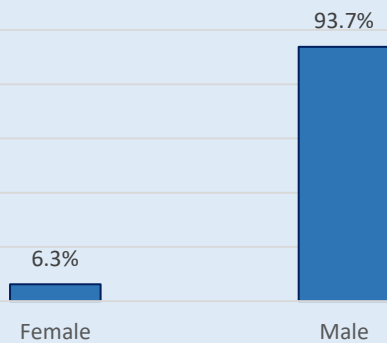

Sheriff's Daily Report

3/13/2023

Under the Custody of the Sheriff	
Total Male and Female	7,524
Jail Population	5,607
Community Corrections	1,917

Jail Population - Behind the Walls

Sheriff's Daily Report

3/13/2023

CCSO Population Demographics

In Confinement

Gender ID Distribution

Race Distribution

Age Distribution

Community Corrections

Gender ID Distribution

Race Distribution

Age Distribution