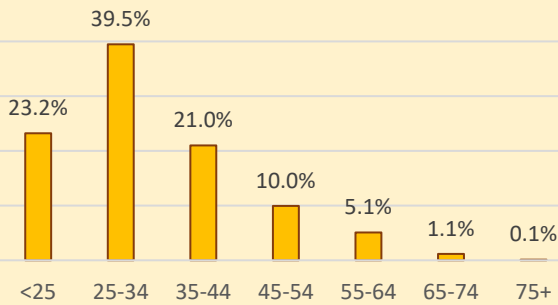

Sheriff's Daily Report

3/12/2023

Under the Custody of the Sheriff	
Total Male and Female	7,480
Jail Population	5,565
Community Corrections	1,915

Jail Population - Behind the Walls

Sheriff's Daily Report

3/12/2023

CCSO Population Demographics

In Confinement

Gender ID Distribution

Race Distribution

Age Distribution

Community Corrections

Gender ID Distribution

Race Distribution

Age Distribution