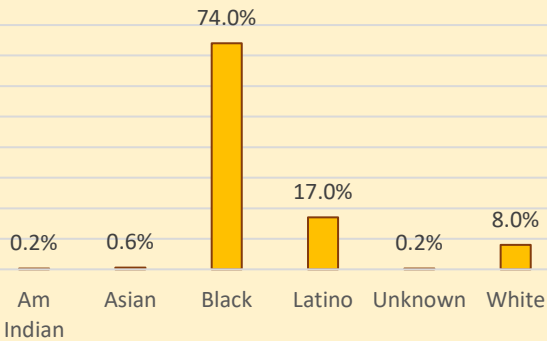

Sheriff's Daily Report

3/12/2023

Under the Custody of the Sheriff	
Total Male and Female	7,480
Jail Population	5,565
Community Corrections	1,915

Jail Population - Behind the Walls

Sheriff's Daily Report

3/12/2023

CCSO Population Demographics

In Confinement

Gender ID Distribution

Race Distribution

Age Distribution

Community Corrections

Gender ID Distribution

Race Distribution

Age Distribution