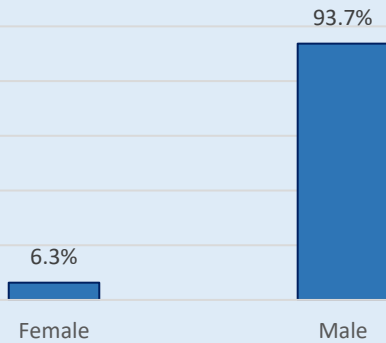

Sheriff's Daily Report

3/12/2023

Under the Custody of the Sheriff	
Total Male and Female	7,480
Jail Population	5,565
Community Corrections	1,915

Jail Population - Behind the Walls

Sheriff's Daily Report

3/12/2023

CCSO Population Demographics

In Confinement

Gender ID Distribution

Race Distribution

Age Distribution

Community Corrections

Gender ID Distribution

Race Distribution

Age Distribution