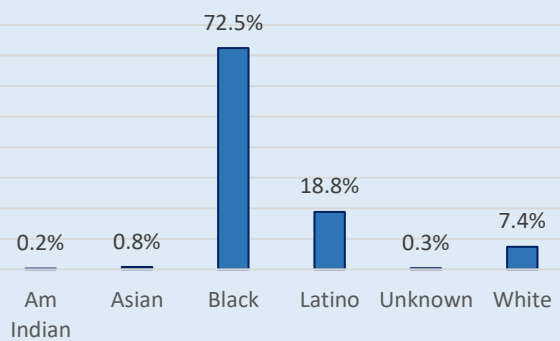

Sheriff's Daily Report

3/12/2023

Under the Custody of the Sheriff	
Total Male and Female	7,480
Jail Population	5,565
Community Corrections	1,915

Jail Population - Behind the Walls

Sheriff's Daily Report

3/12/2023

CCSO Population Demographics

In Confinement

Gender ID Distribution

Race Distribution

Age Distribution

Community Corrections

Gender ID Distribution

Race Distribution

Age Distribution