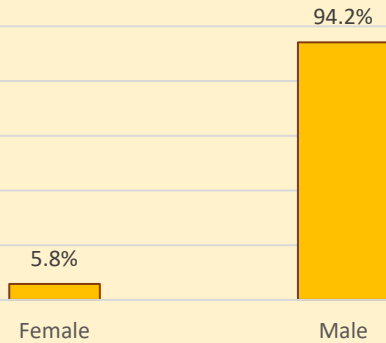

Sheriff's Daily Report

3/12/2023

Under the Custody of the Sheriff	
Total Male and Female	7,480
Jail Population	5,565
Community Corrections	1,915

Jail Population - Behind the Walls

Sheriff's Daily Report

3/12/2023

CCSO Population Demographics

In Confinement

Gender ID Distribution

Race Distribution

Age Distribution

Community Corrections

Gender ID Distribution

Race Distribution

Age Distribution