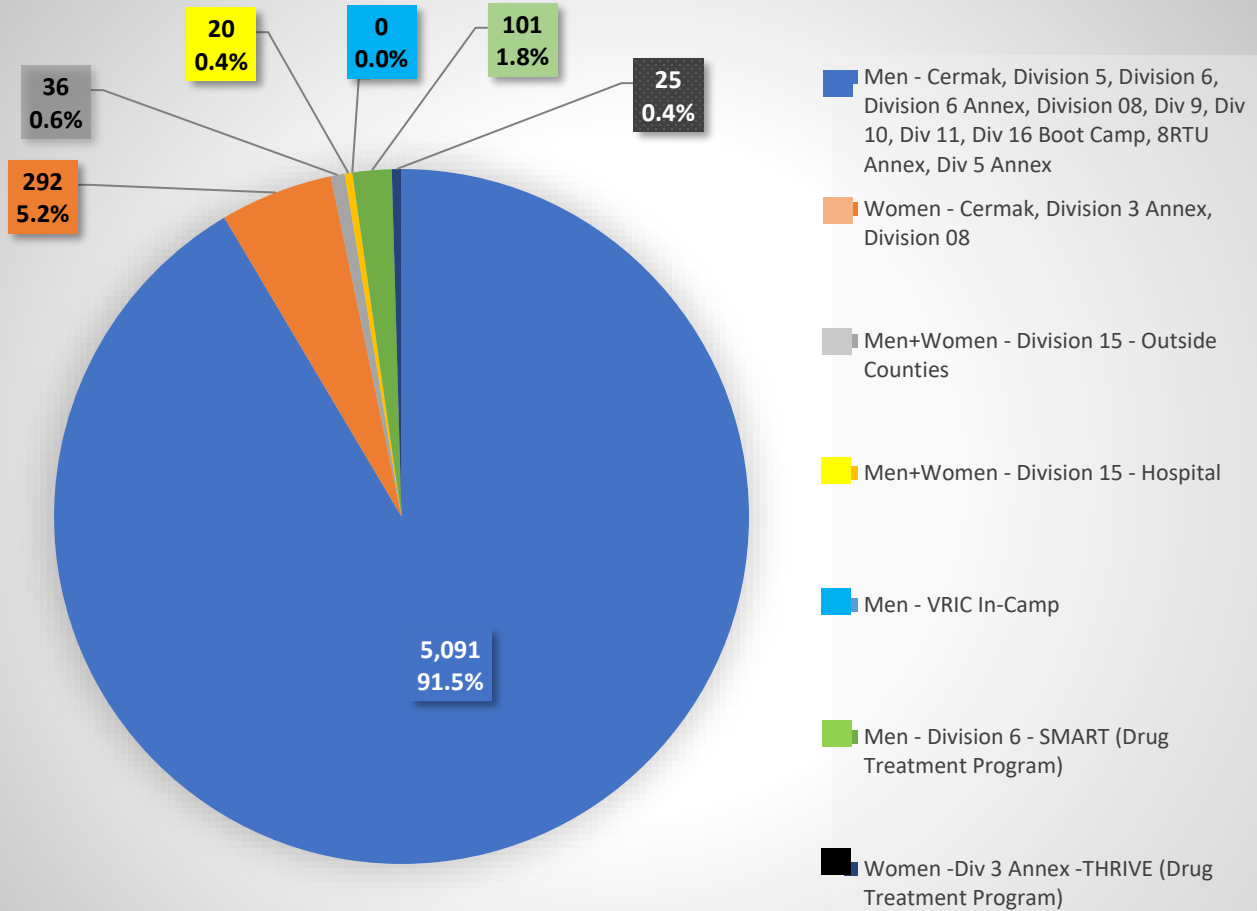

Sheriff's Daily Report

3/12/2023

Under the Custody of the Sheriff	
Total Male and Female	7,480
Jail Population	5,565
Community Corrections	1,915

Jail Population - Behind the Walls

Sheriff's Daily Report

3/12/2023

CCSO Population Demographics

In Confinement

Gender ID Distribution

Race Distribution

Age Distribution

Community Corrections

Gender ID Distribution

Race Distribution

Age Distribution