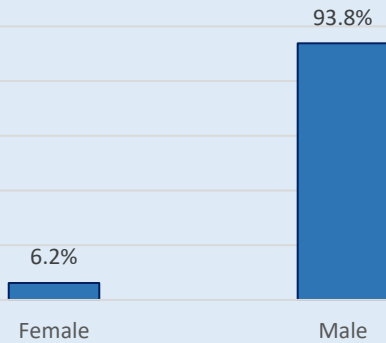

Sheriff's Daily Report

3/11/2023

Under the Custody of the Sheriff	
Total Male and Female	7,440
Jail Population	5,530
Community Corrections	1,910

Jail Population - Behind the Walls

Sheriff's Daily Report

3/11/2023

CCSO Population Demographics

In Confinement

Gender ID Distribution

Race Distribution

Age Distribution

Community Corrections

Gender ID Distribution

Race Distribution

Age Distribution