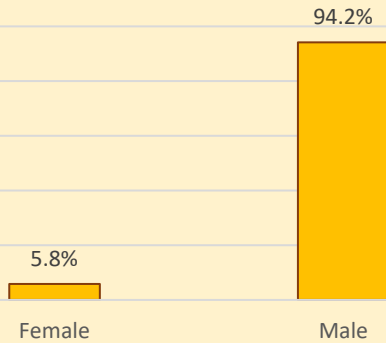

Sheriff's Daily Report

3/11/2023

Under the Custody of the Sheriff	
Total Male and Female	7,440
Jail Population	5,530
Community Corrections	1,910

Jail Population - Behind the Walls

Sheriff's Daily Report

3/11/2023

CCSO Population Demographics

In Confinement

Gender ID Distribution

Race Distribution

Age Distribution

Community Corrections

Gender ID Distribution

Race Distribution

Age Distribution