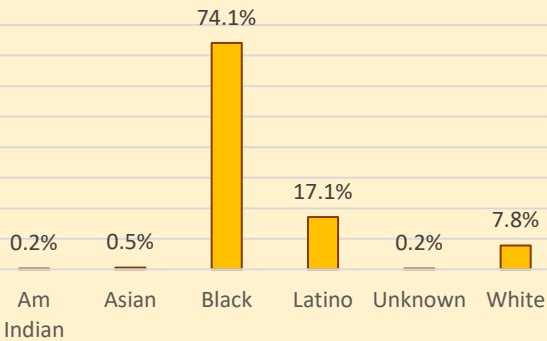

Sheriff's Daily Report

3/11/2023

Under the Custody of the Sheriff	
Total Male and Female	7,440
Jail Population	5,530
Community Corrections	1,910

Jail Population - Behind the Walls

Sheriff's Daily Report

3/11/2023

CCSO Population Demographics

In Confinement

Gender ID Distribution

Race Distribution

Age Distribution

Community Corrections

Gender ID Distribution

Race Distribution

Age Distribution