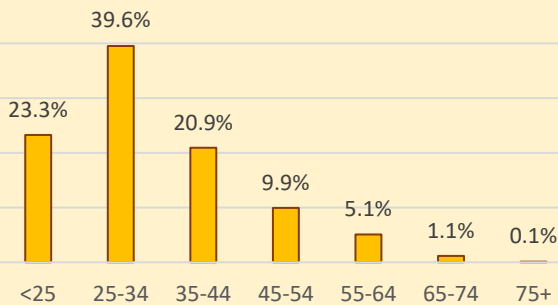

Sheriff's Daily Report

3/11/2023

Under the Custody of the Sheriff	
Total Male and Female	7,440
Jail Population	5,530
Community Corrections	1,910

Jail Population - Behind the Walls

Sheriff's Daily Report

3/11/2023

CCSO Population Demographics

In Confinement

Gender ID Distribution

Race Distribution

Age Distribution

Community Corrections

Gender ID Distribution

Race Distribution

Age Distribution