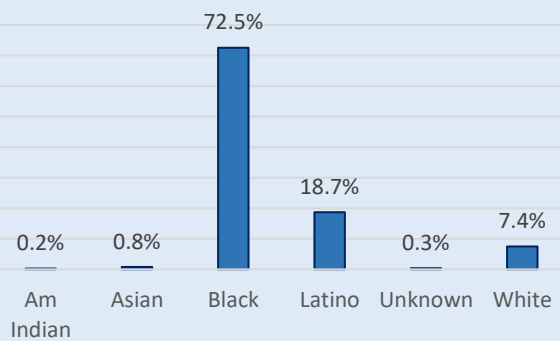

Sheriff's Daily Report

3/11/2023

Under the Custody of the Sheriff	
Total Male and Female	7,440
Jail Population	5,530
Community Corrections	1,910

Jail Population - Behind the Walls

Sheriff's Daily Report

3/11/2023

CCSO Population Demographics

In Confinement

Gender ID Distribution

Race Distribution

Age Distribution

Community Corrections

Gender ID Distribution

Race Distribution

Age Distribution