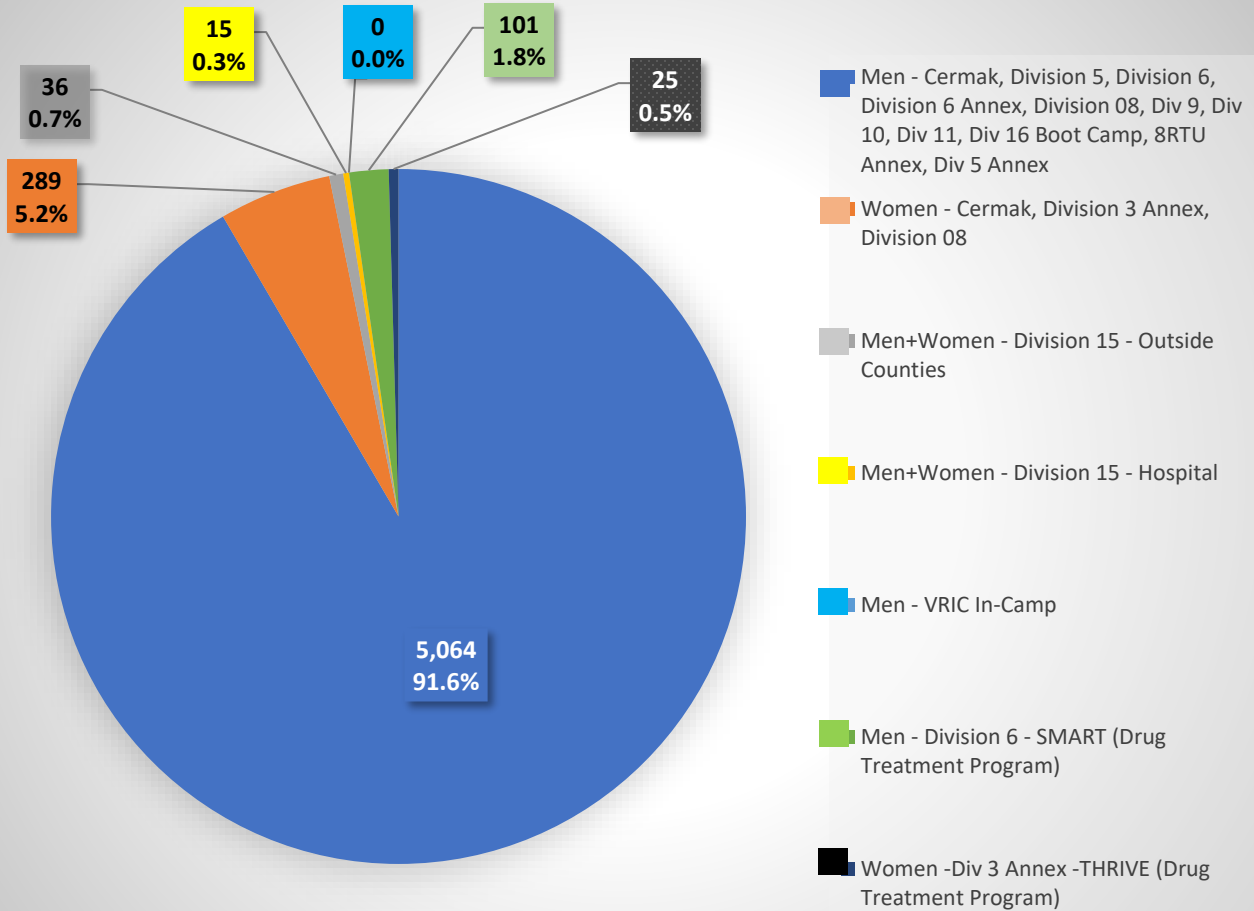

Sheriff's Daily Report

3/11/2023

Under the Custody of the Sheriff	
Total Male and Female	7,440
Jail Population	5,530
Community Corrections	1,910

Jail Population - Behind the Walls

Sheriff's Daily Report

3/11/2023

CCSO Population Demographics

In Confinement

Gender ID Distribution

Race Distribution

Age Distribution

Community Corrections

Gender ID Distribution

Race Distribution

Age Distribution