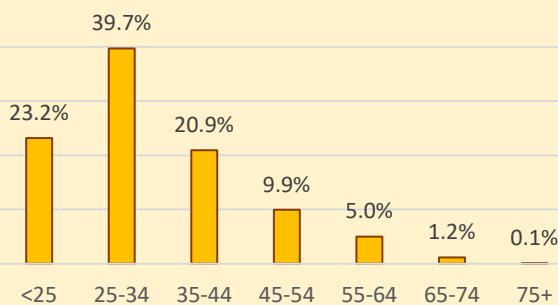

Sheriff's Daily Report

3/10/2023

Under the Custody of the Sheriff	
Total Male and Female	7,447
Jail Population	5,535
Community Corrections	1,912

Jail Population - Behind the Walls

Sheriff's Daily Report

3/10/2023

CCSO Population Demographics

In Confinement

Gender ID Distribution

Race Distribution

Age Distribution

Community Corrections

Gender ID Distribution

Race Distribution

Age Distribution