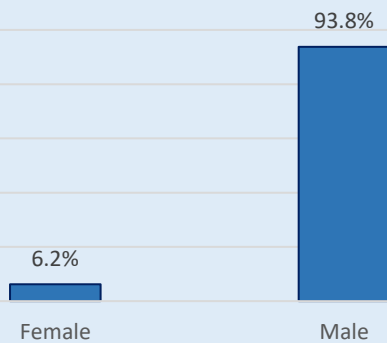

Sheriff's Daily Report

3/10/2023

Under the Custody of the Sheriff	
Total Male and Female	7,447
Jail Population	5,535
Community Corrections	1,912

Jail Population - Behind the Walls

Sheriff's Daily Report

3/10/2023

CCSO Population Demographics

In Confinement

Gender ID Distribution

Race Distribution

Age Distribution

Community Corrections

Gender ID Distribution

Race Distribution

Age Distribution