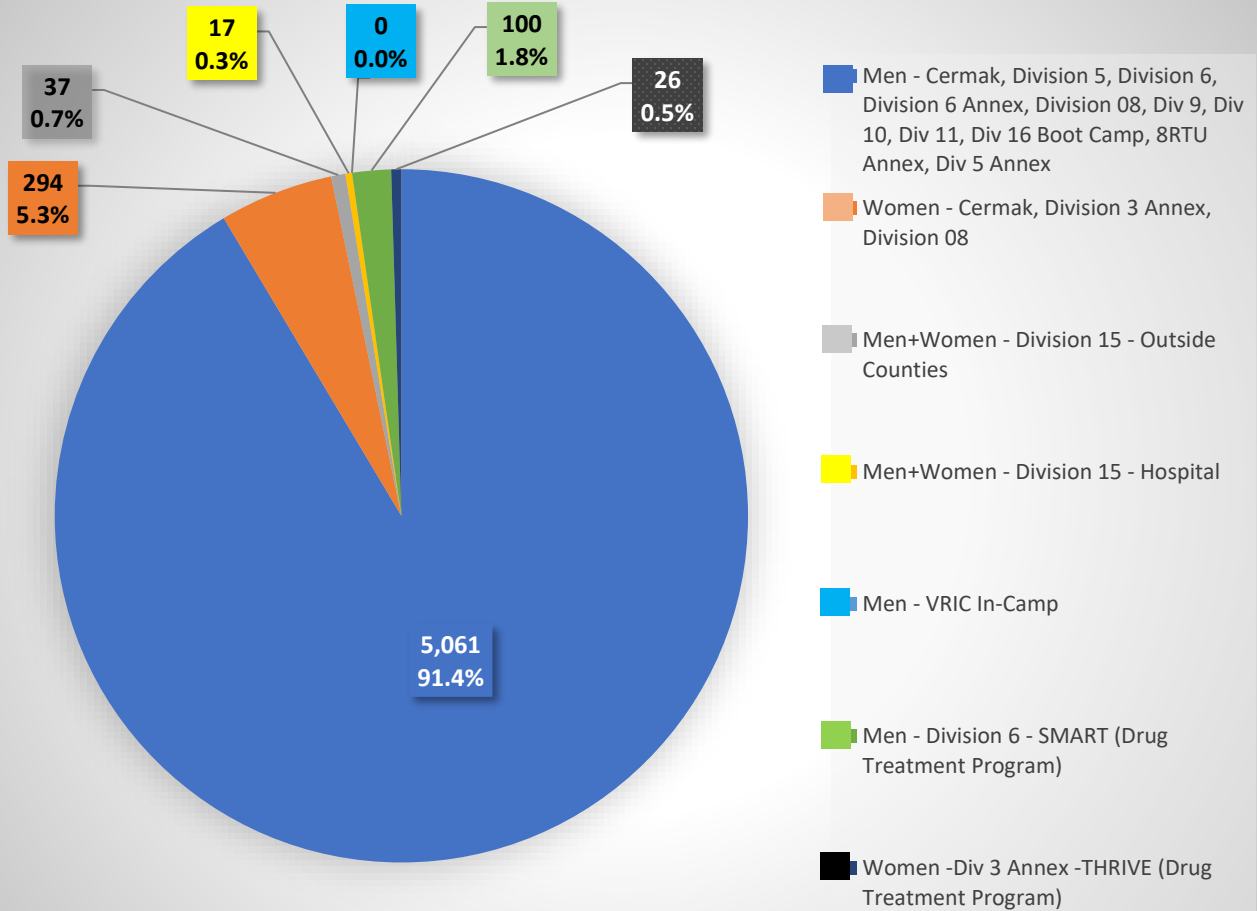

Sheriff's Daily Report

3/10/2023

Under the Custody of the Sheriff	
Total Male and Female	7,447
Jail Population	5,535
Community Corrections	1,912

Jail Population - Behind the Walls

Sheriff's Daily Report

3/10/2023

CCSO Population Demographics

In Confinement

Gender ID Distribution

Race Distribution

Age Distribution

Community Corrections

Gender ID Distribution

Race Distribution

Age Distribution