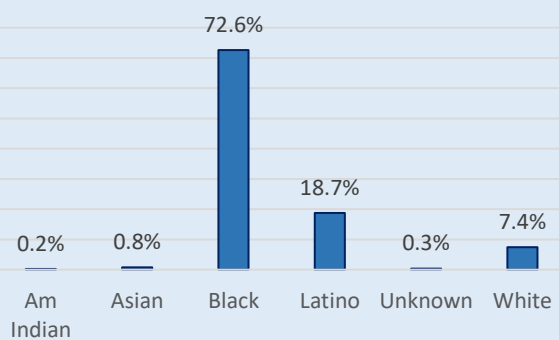

Sheriff's Daily Report

3/10/2023

Under the Custody of the Sheriff	
Total Male and Female	7,447
Jail Population	5,535
Community Corrections	1,912

Jail Population - Behind the Walls

Sheriff's Daily Report

3/10/2023

CCSO Population Demographics

In Confinement

Gender ID Distribution

Race Distribution

Age Distribution

Community Corrections

Gender ID Distribution

Race Distribution

Age Distribution