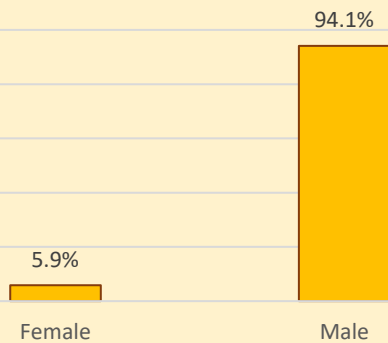

Sheriff's Daily Report

3/10/2023

Under the Custody of the Sheriff	
Total Male and Female	7,447
Jail Population	5,535
Community Corrections	1,912

Jail Population - Behind the Walls

Sheriff's Daily Report

3/10/2023

CCSO Population Demographics

In Confinement

Gender ID Distribution

Race Distribution

Age Distribution

Community Corrections

Gender ID Distribution

Race Distribution

Age Distribution