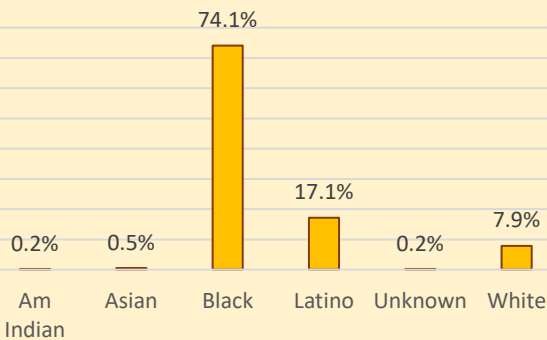

Sheriff's Daily Report

3/10/2023

Under the Custody of the Sheriff	
Total Male and Female	7,447
Jail Population	5,535
Community Corrections	1,912

Jail Population - Behind the Walls

Sheriff's Daily Report

3/10/2023

CCSO Population Demographics

In Confinement

Gender ID Distribution

Race Distribution

Age Distribution

Community Corrections

Gender ID Distribution

Race Distribution

Age Distribution