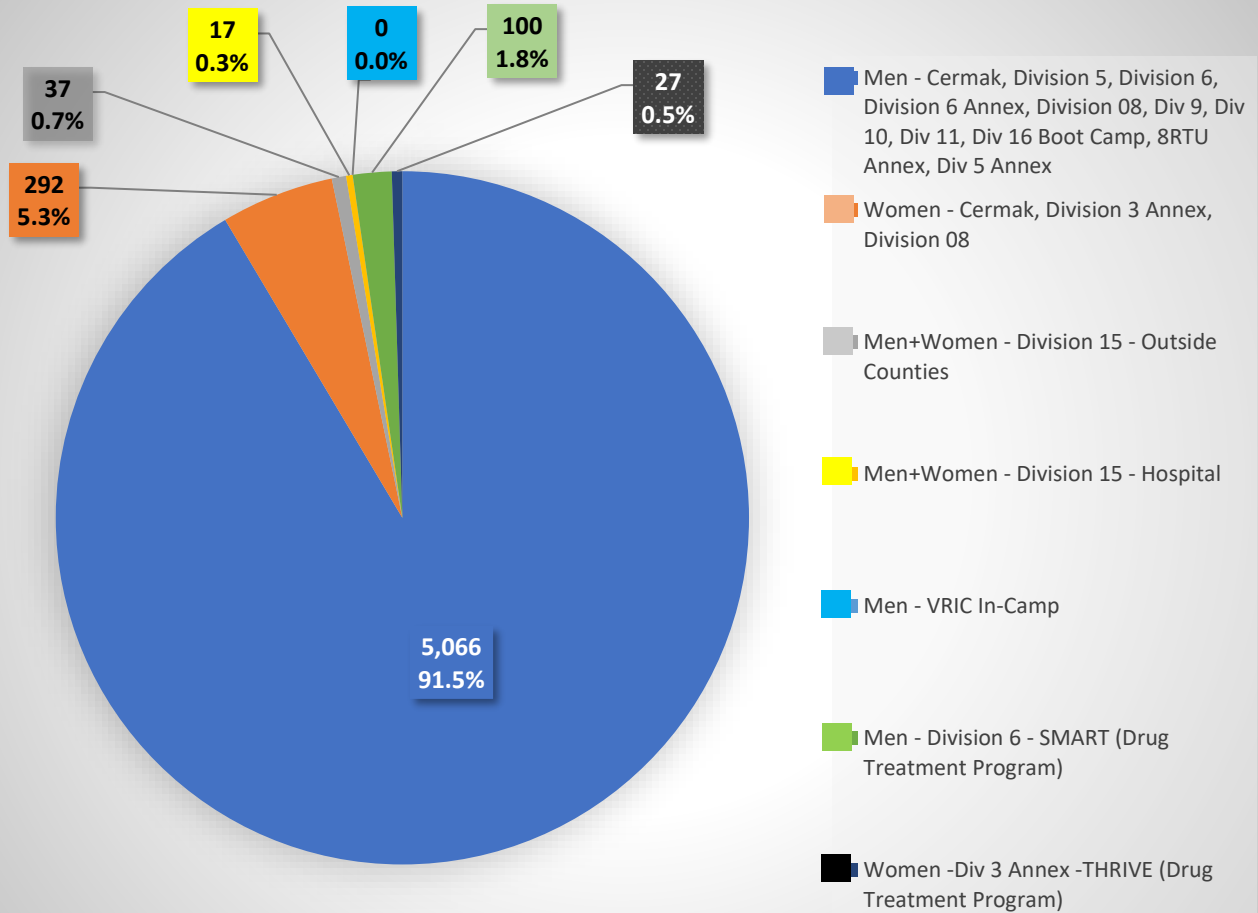

Sheriff's Daily Report

3/9/2023

Under the Custody of the Sheriff	
Total Male and Female	7,450
Jail Population	5,539
Community Corrections	1,911

Jail Population - Behind the Walls

Sheriff's Daily Report

3/9/2023

CCSO Population Demographics

In Confinement

Gender ID Distribution

Race Distribution

Age Distribution

Community Corrections

Gender ID Distribution

Race Distribution

Age Distribution