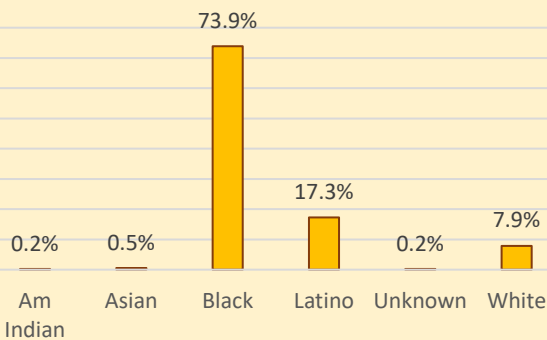

Sheriff's Daily Report

3/9/2023

Under the Custody of the Sheriff	
Total Male and Female	7,450
Jail Population	5,539
Community Corrections	1,911

Jail Population - Behind the Walls

Sheriff's Daily Report

3/9/2023

CCSO Population Demographics

In Confinement

Gender ID Distribution

Race Distribution

Age Distribution

Community Corrections

Gender ID Distribution

Race Distribution

Age Distribution