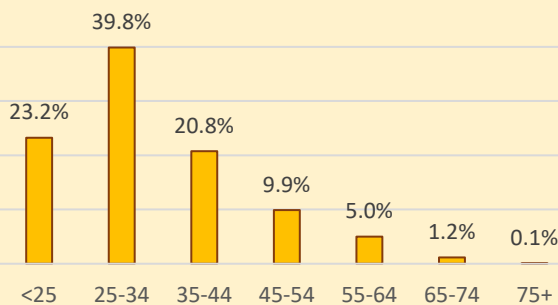

Sheriff's Daily Report

3/9/2023

Under the Custody of the Sheriff	
Total Male and Female	7,450
Jail Population	5,539
Community Corrections	1,911

Jail Population - Behind the Walls

Sheriff's Daily Report

3/9/2023

CCSO Population Demographics

In Confinement

Gender ID Distribution

Race Distribution

Age Distribution

Community Corrections

Gender ID Distribution

Race Distribution

Age Distribution