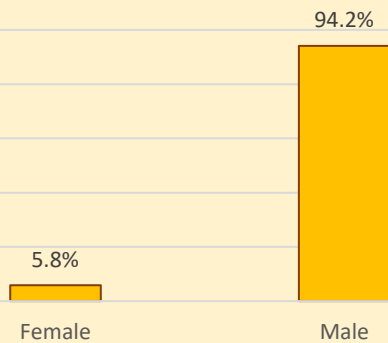

Sheriff's Daily Report

3/9/2023

Under the Custody of the Sheriff	
Total Male and Female	7,450
Jail Population	5,539
Community Corrections	1,911

Jail Population - Behind the Walls

Sheriff's Daily Report

3/9/2023

CCSO Population Demographics

In Confinement

Gender ID Distribution

Race Distribution

Age Distribution

Community Corrections

Gender ID Distribution

Race Distribution

Age Distribution