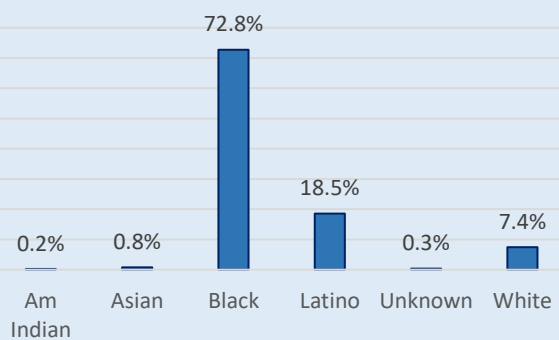

Sheriff's Daily Report

3/9/2023

Under the Custody of the Sheriff	
Total Male and Female	7,450
Jail Population	5,539
Community Corrections	1,911

Jail Population - Behind the Walls

Sheriff's Daily Report

3/9/2023

CCSO Population Demographics

In Confinement

Gender ID Distribution

Race Distribution

Age Distribution

Community Corrections

Gender ID Distribution

Race Distribution

Age Distribution