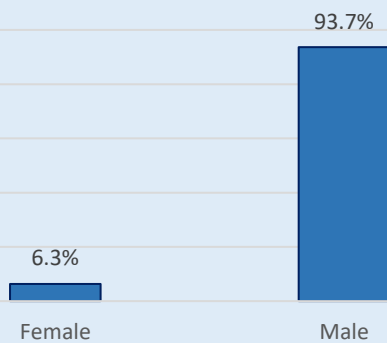

Sheriff's Daily Report

3/9/2023

Under the Custody of the Sheriff	
Total Male and Female	7,450
Jail Population	5,539
Community Corrections	1,911

Jail Population - Behind the Walls

Sheriff's Daily Report

3/9/2023

CCSO Population Demographics

In Confinement

Gender ID Distribution

Race Distribution

Age Distribution

Community Corrections

Gender ID Distribution

Race Distribution

Age Distribution