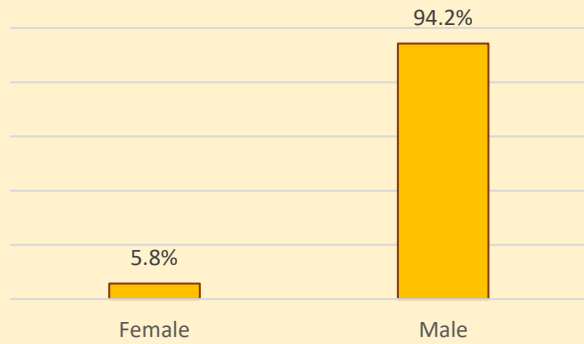

CCSO Population Demographics

In Confinement

Gender ID Distribution