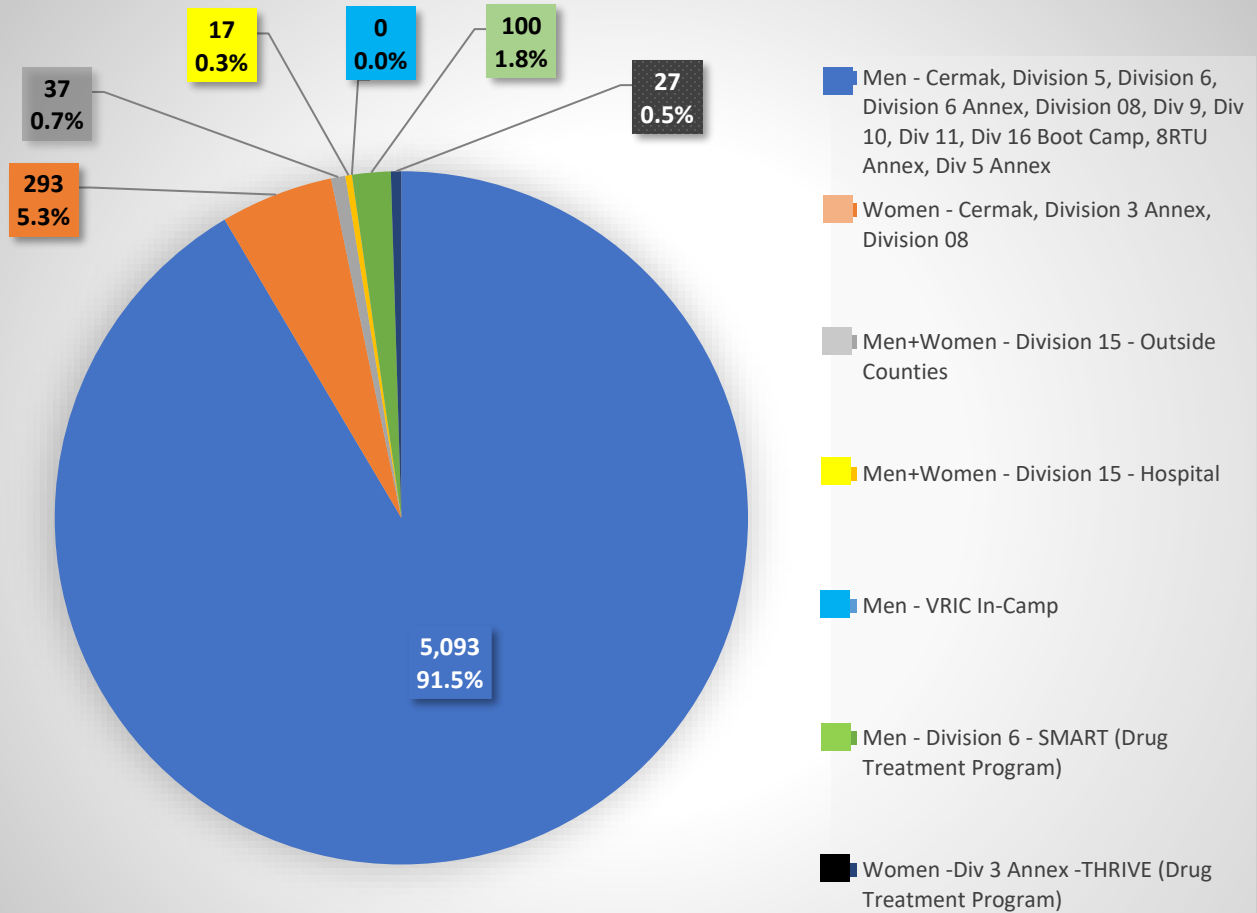

# Sheriff's Daily Report

3/7/2023

Under the Custody of the Sheriff	
Total Male and Female	7,478
Jail Population	5,567
Community Corrections	1,911

## Jail Population - Behind the Walls

### In Confinement

Gender ID Distribution

Race Distribution

Age Distribution