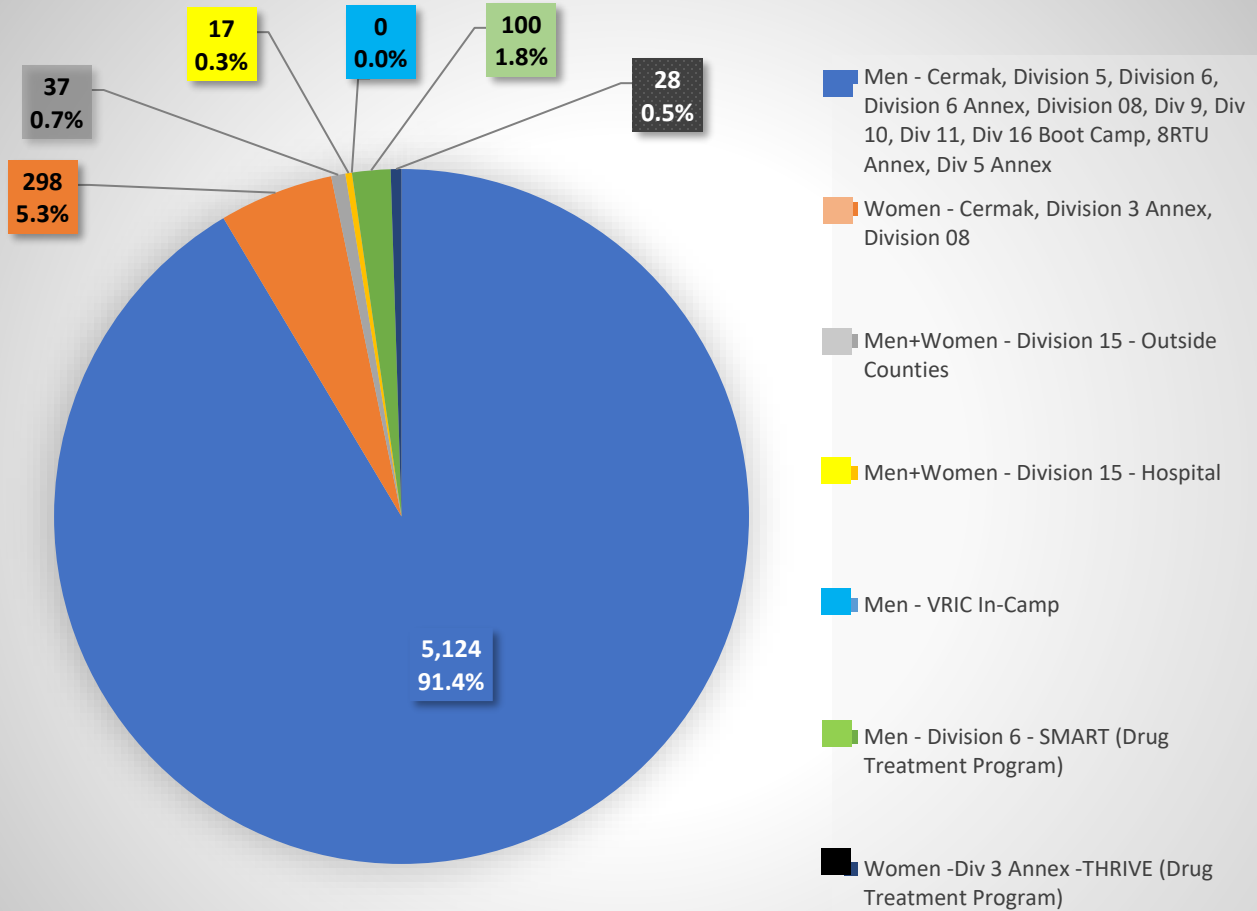

# Sheriff's Daily Report

## 3/6/2023

Under the Custody of the Sheriff	
Total Male and Female	7,504
Jail Population	5,604
Community Corrections	1,900

### Jail Population - Behind the Walls