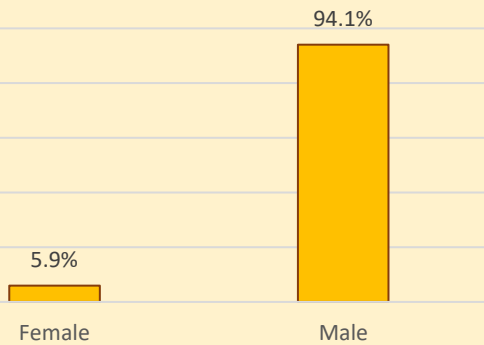

CCSO Population Demographics

In Confinement

Gender ID Distribution