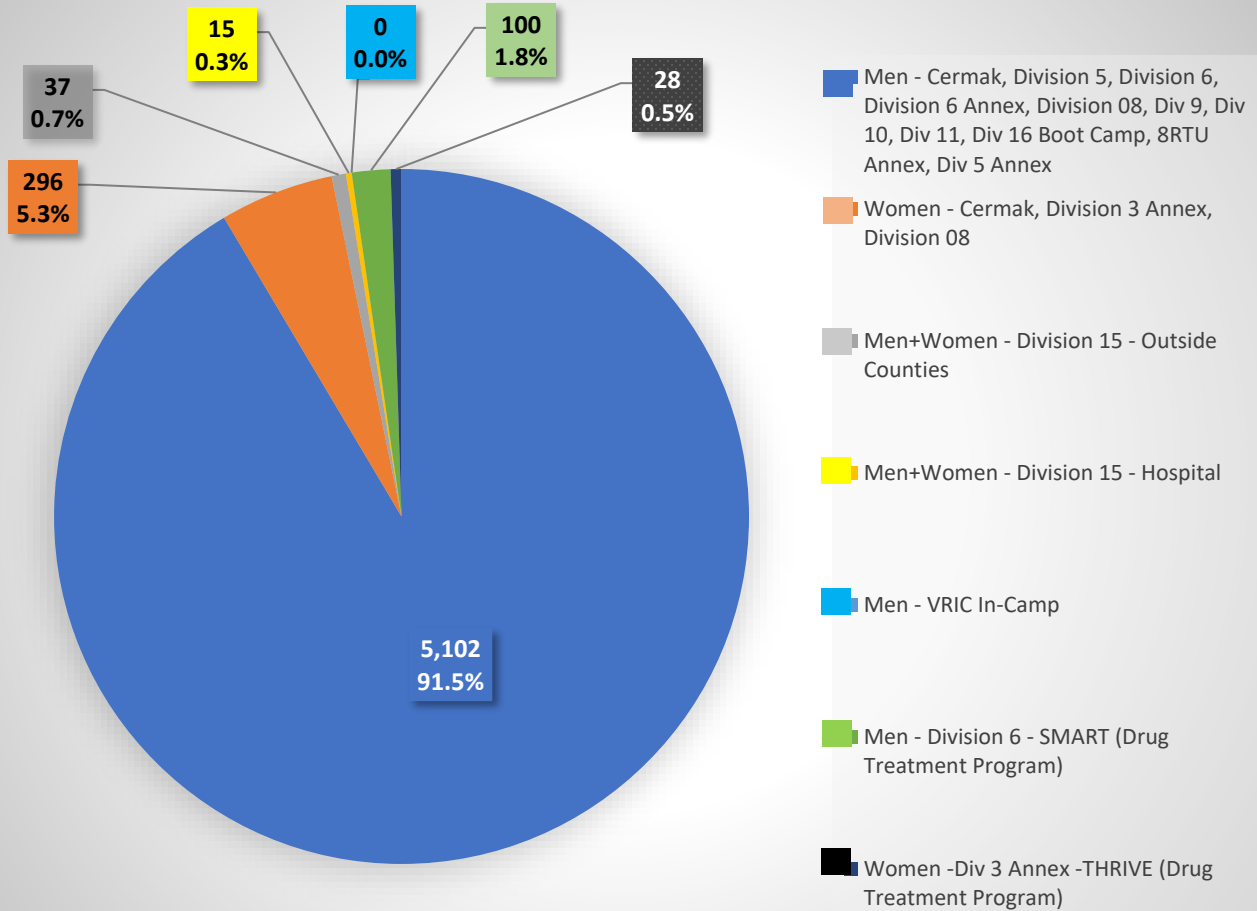

Sheriff's Daily Report

3/5/2023

Under the Custody of the Sheriff	
Total Male and Female	7,471
Jail Population	5,578
Community Corrections	1,893

Jail Population - Behind the Walls

Sheriff's Daily Report

3/5/2023

CCSO Population Demographics