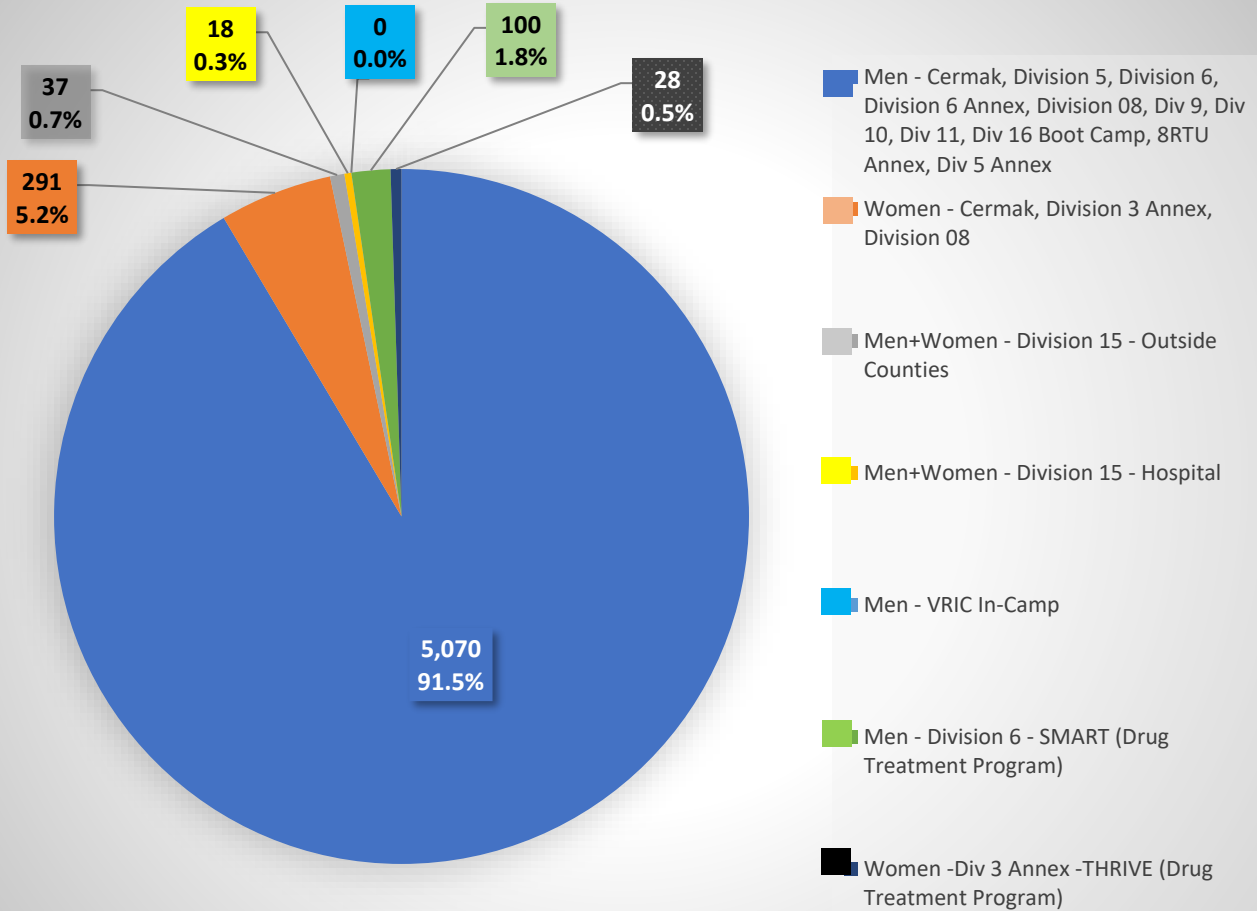

Sheriff's Daily Report

3/4/2023

Under the Custody of the Sheriff	
Total Male and Female	7,426
Jail Population	5,544
Community Corrections	1,882

Jail Population - Behind the Walls

Sheriff's Daily Report

3/4/2023

CCSO Population Demographics

In Confinement

Gender ID Distribution

Race Distribution

Age Distribution

Community Corrections

Gender ID Distribution

Race Distribution

Age Distribution