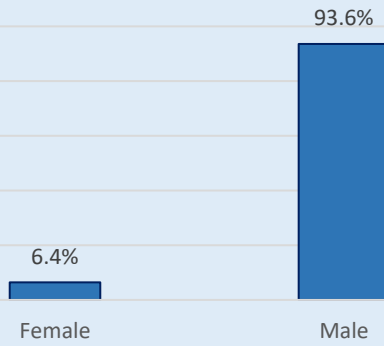

Sheriff's Daily Report

3/4/2023

Under the Custody of the Sheriff	
Total Male and Female	7,426
Jail Population	5,544
Community Corrections	1,882

Jail Population - Behind the Walls

Sheriff's Daily Report

3/4/2023

CCSO Population Demographics

In Confinement

Gender ID Distribution

Race Distribution

Age Distribution

Community Corrections

Gender ID Distribution

Race Distribution

Age Distribution