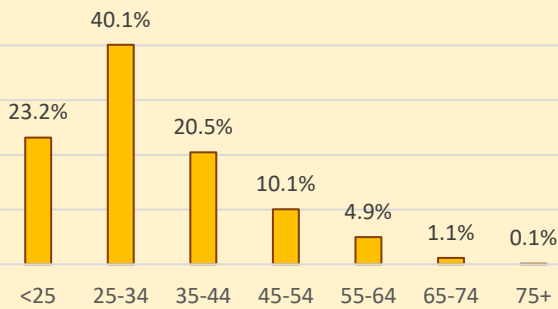

Sheriff's Daily Report

3/4/2023

Under the Custody of the Sheriff	
Total Male and Female	7,426
Jail Population	5,544
Community Corrections	1,882

Jail Population - Behind the Walls

Sheriff's Daily Report

3/4/2023

CCSO Population Demographics

In Confinement

Gender ID Distribution

Race Distribution

Age Distribution

Community Corrections

Gender ID Distribution

Race Distribution

Age Distribution