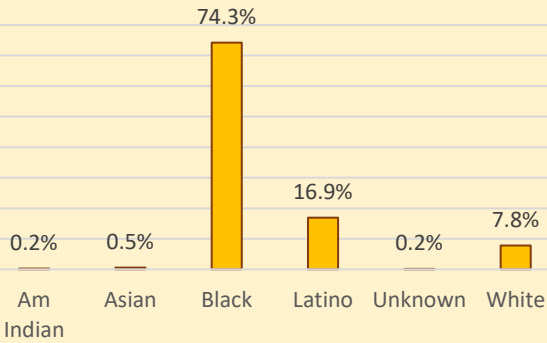

Sheriff's Daily Report

3/4/2023

Under the Custody of the Sheriff	
Total Male and Female	7,426
Jail Population	5,544
Community Corrections	1,882

Jail Population - Behind the Walls

Sheriff's Daily Report

3/4/2023

CCSO Population Demographics

In Confinement

Gender ID Distribution

Race Distribution

Age Distribution

Community Corrections

Gender ID Distribution

Race Distribution

Age Distribution