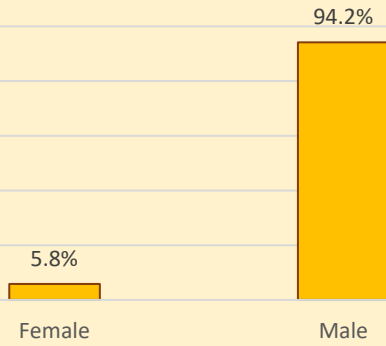

Sheriff's Daily Report

3/4/2023

Under the Custody of the Sheriff	
Total Male and Female	7,426
Jail Population	5,544
Community Corrections	1,882

Jail Population - Behind the Walls

Sheriff's Daily Report

3/4/2023

CCSO Population Demographics

In Confinement

Gender ID Distribution

Race Distribution

Age Distribution

Community Corrections

Gender ID Distribution

Race Distribution

Age Distribution